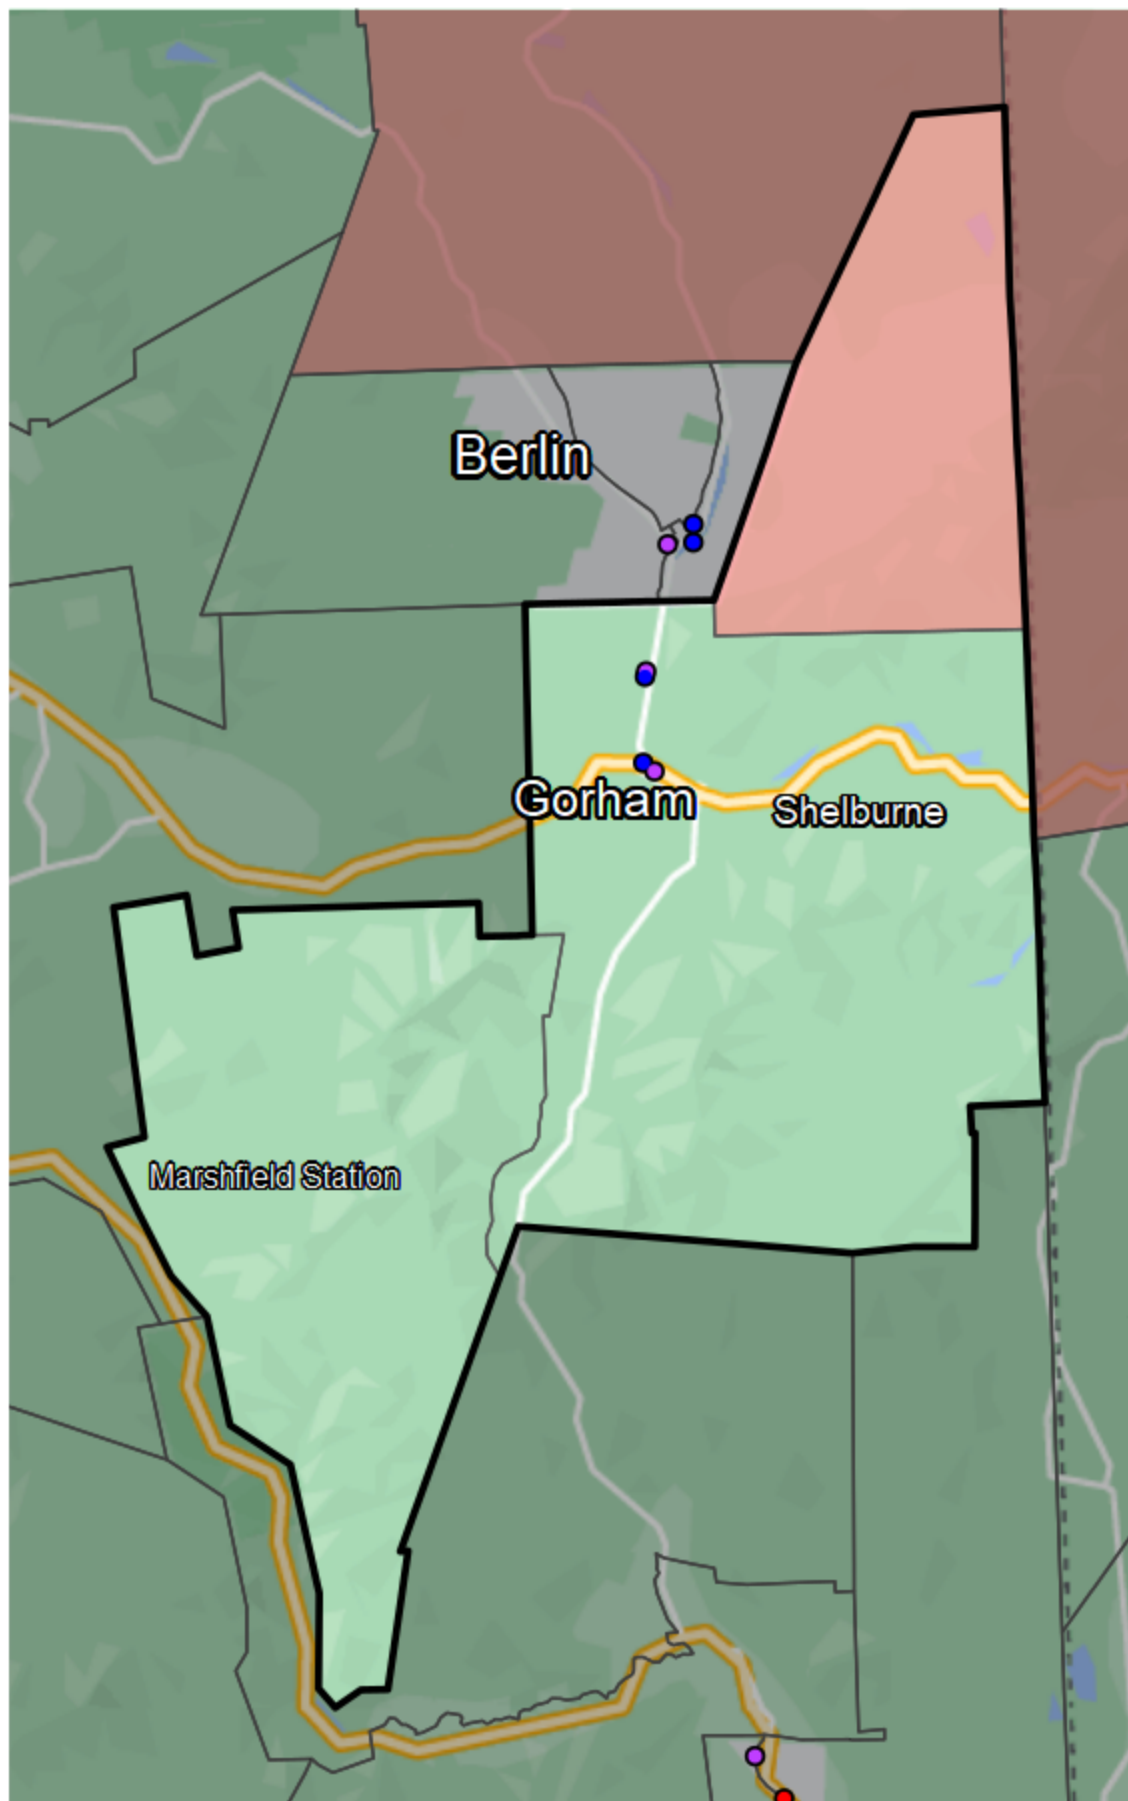

New Hampshire - State House District Coos County No. 6

Banking Desert

No Branches within 10 Miles of Population Center

Financial Institutions

- Bank: 2
- Bank, Out-of-State: 0
- Credit Union: 2
- Credit Union, Out-of-State: 0