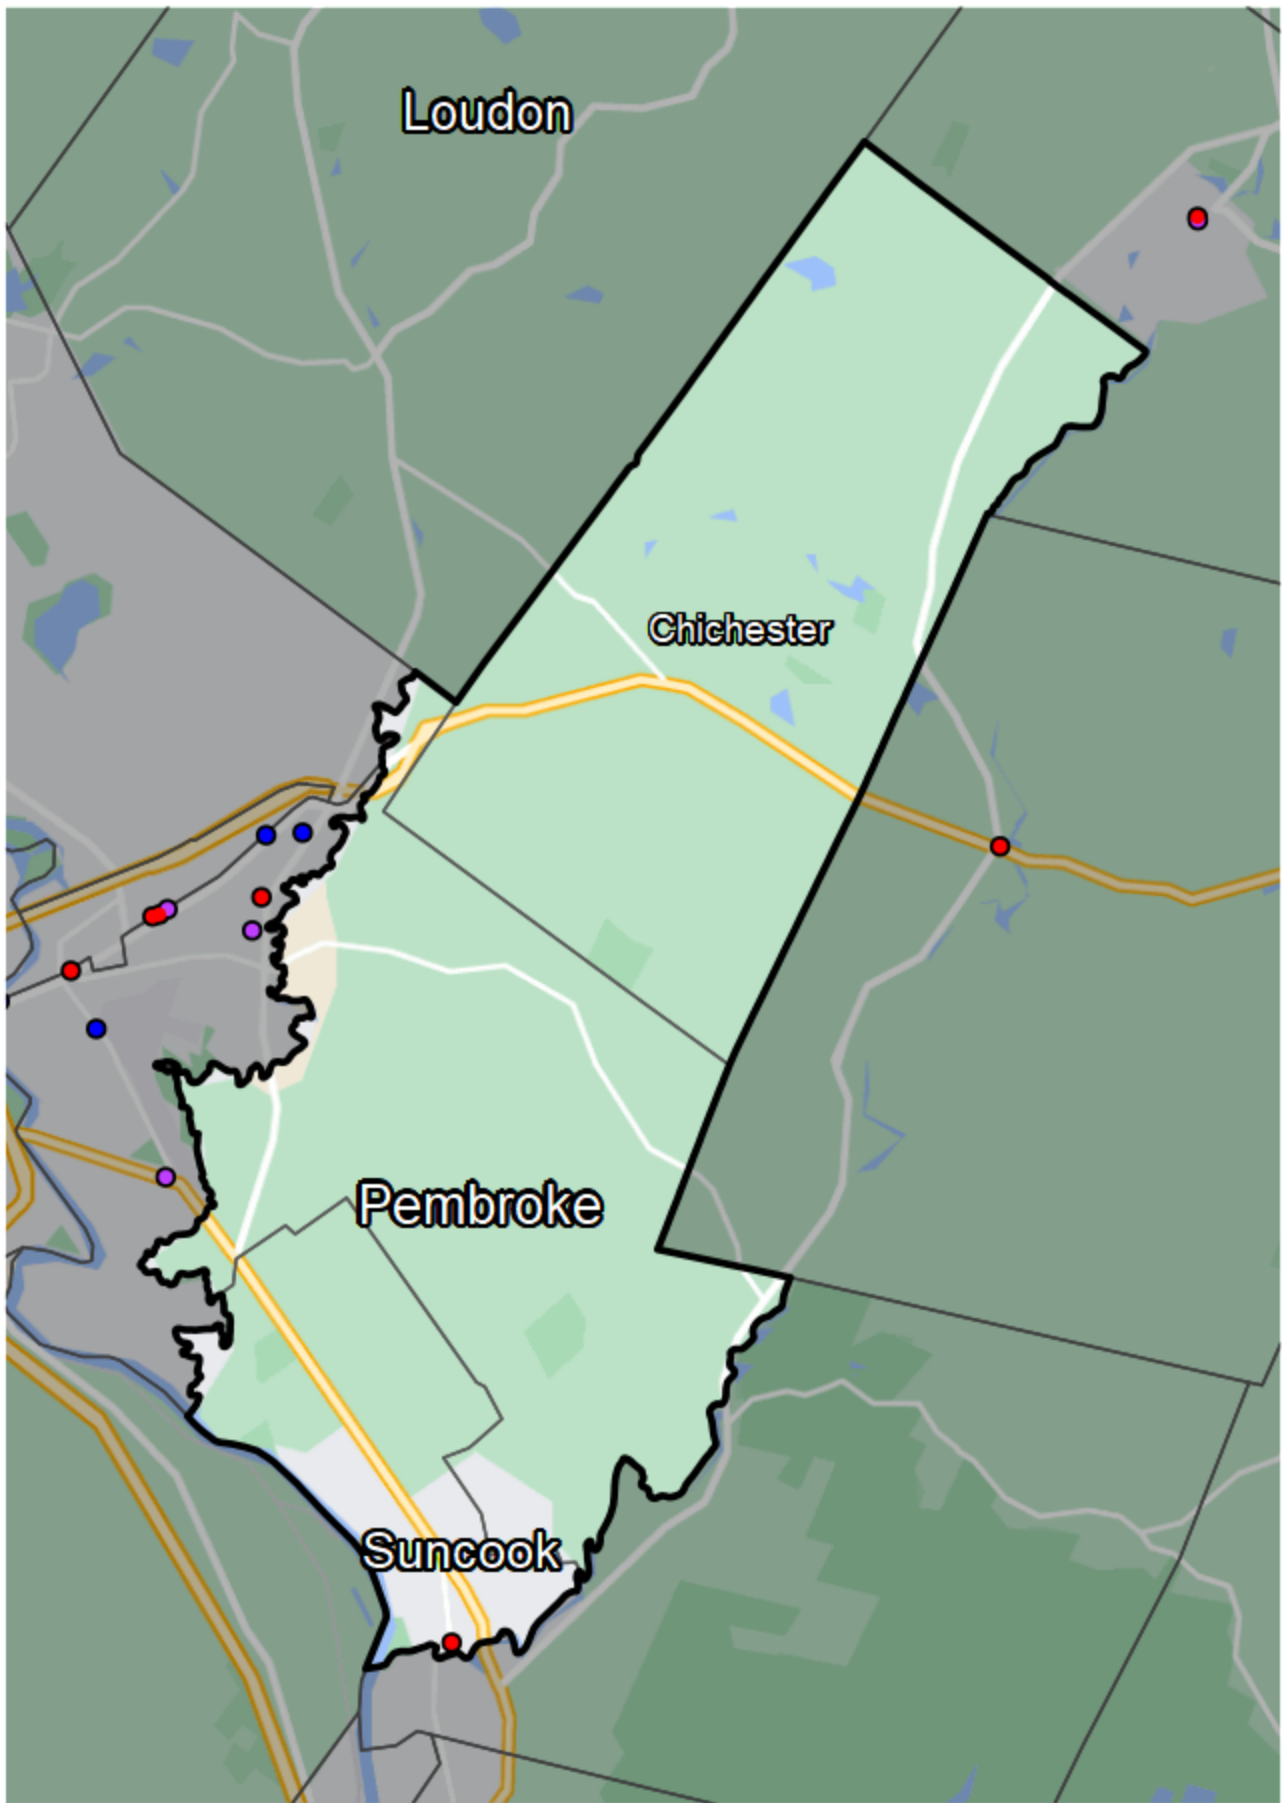

New Hampshire - State House District Merrimack County No. 20

Sources: NCUA, FDIC, UW-Madison Population Lab, CDFI, US Census, Google Maps, CUNA