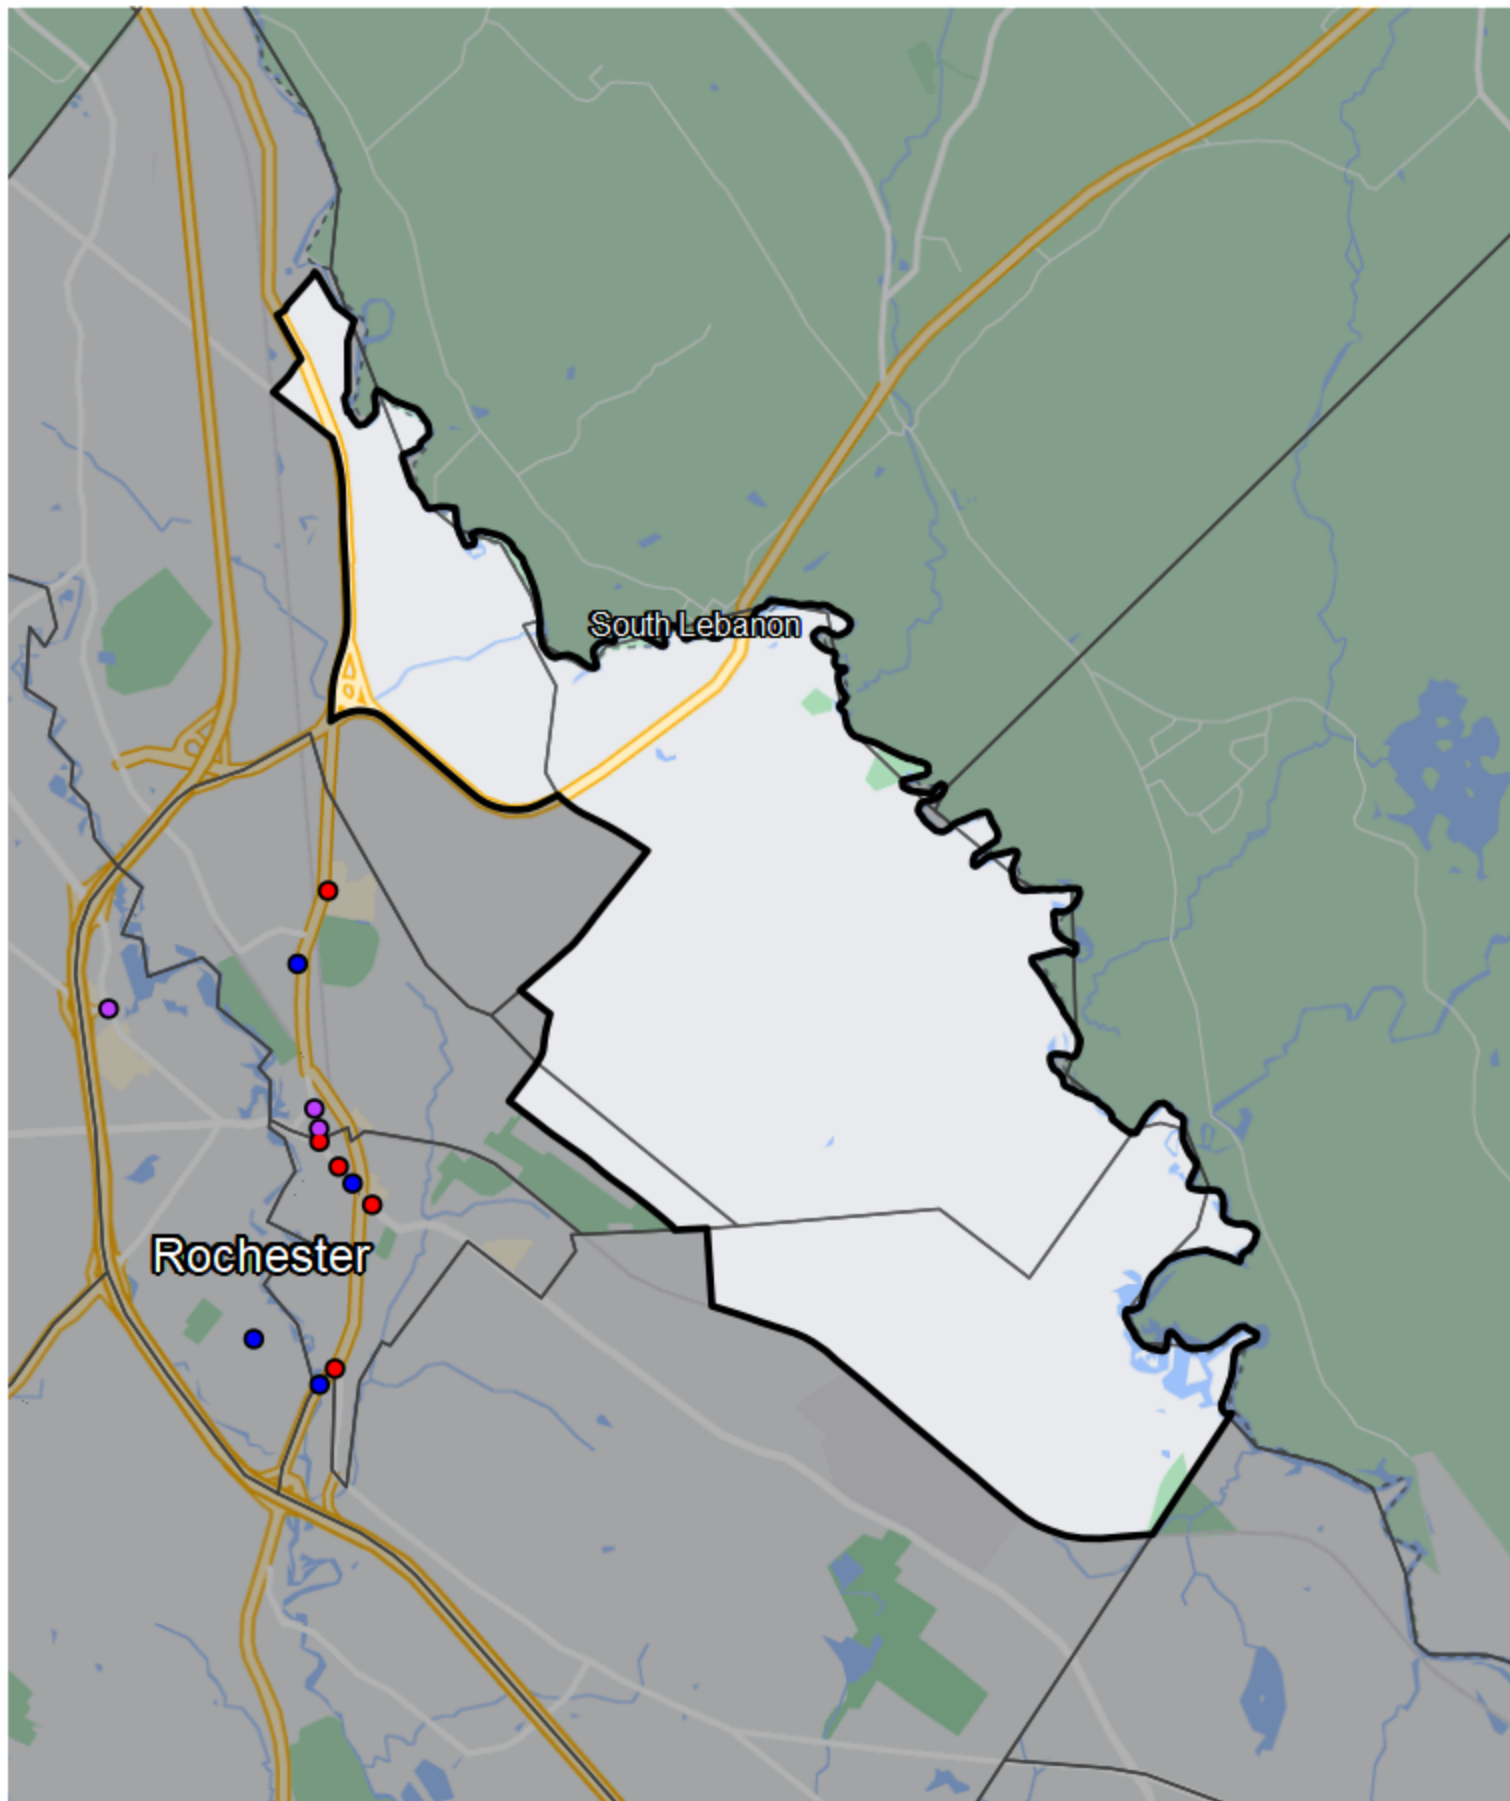

New Hampshire - State House District Strafford County No. 7

Banking Desert

No Branches within 10 Miles of Population Center

Financial Institutions

- Bank: 0
- Bank, Out-of-State: 0
- Credit Union: 0
- Credit Union, Out-of-State: 0