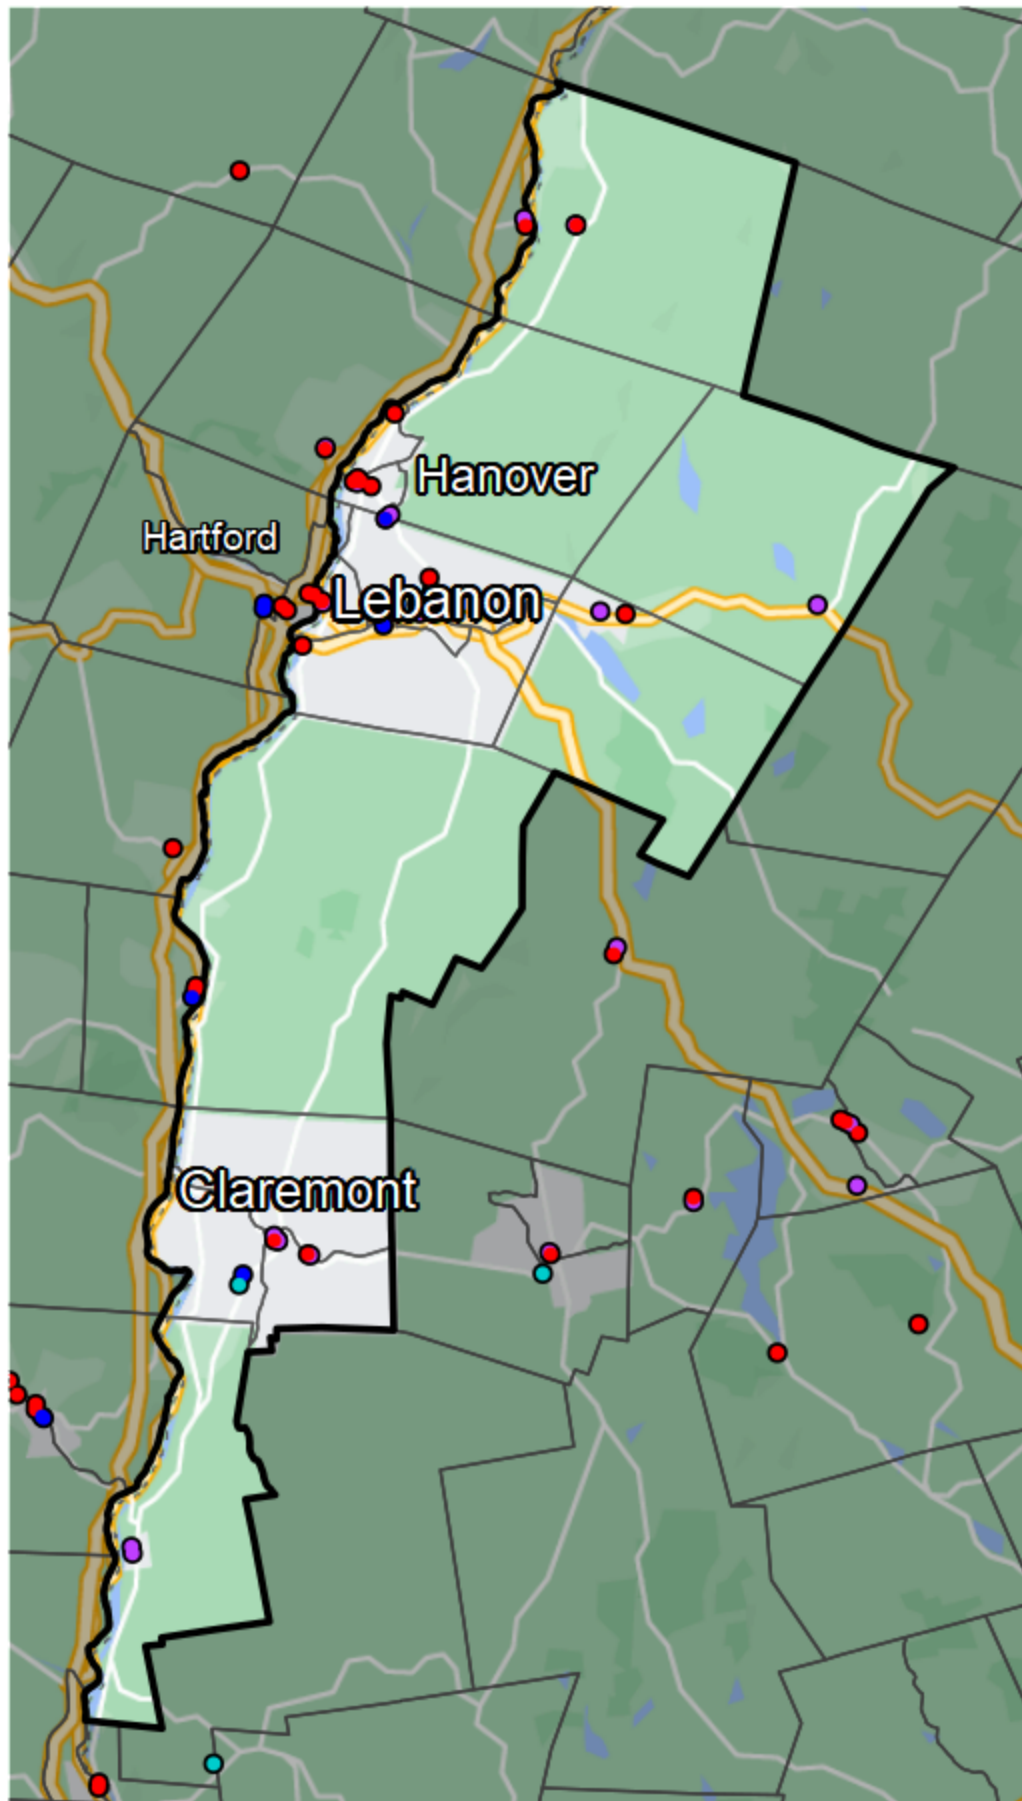

# New Hampshire - State Senate District 5

## Financial Institutions

- Bank: 13
- Bank, Out-of-State: 18
- Credit Union: 4
- Credit Union, Out-of-State: 1

## Banking Desert

- No Branches within 10 Miles of Population Center