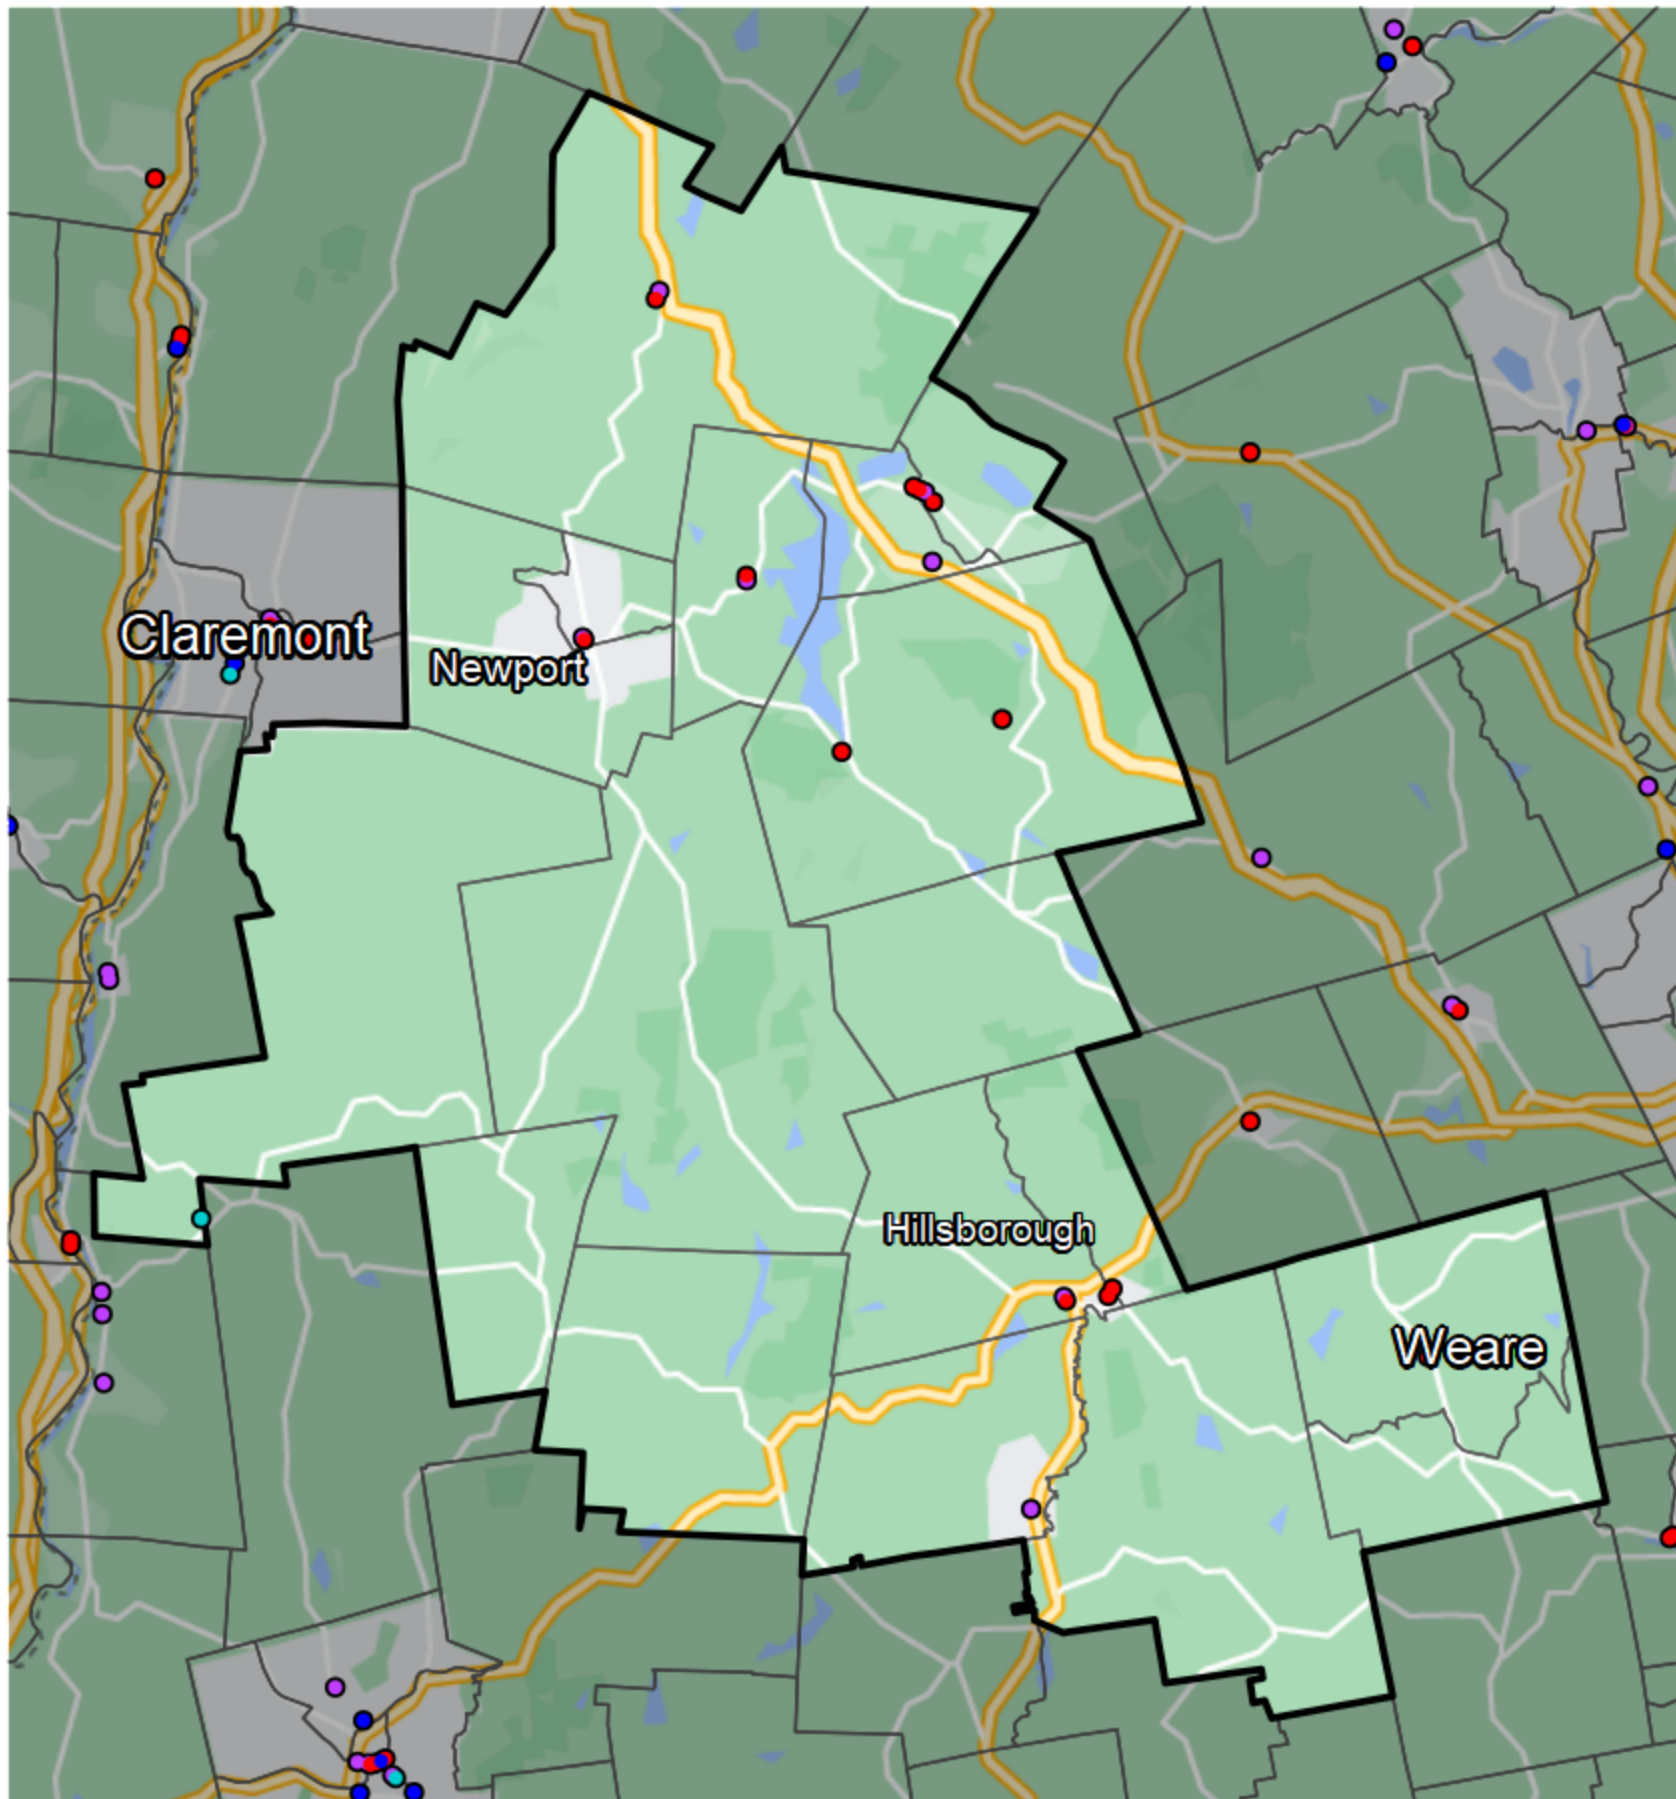

New Hampshire - State Senate District 8

Banking Desert

■ No Branches within 10 Miles of Population Center

Financial Institutions

- Bank: 7
- Bank, Out-of-State: 12
- Credit Union: 0
- Credit Union, Out-of-State: 2