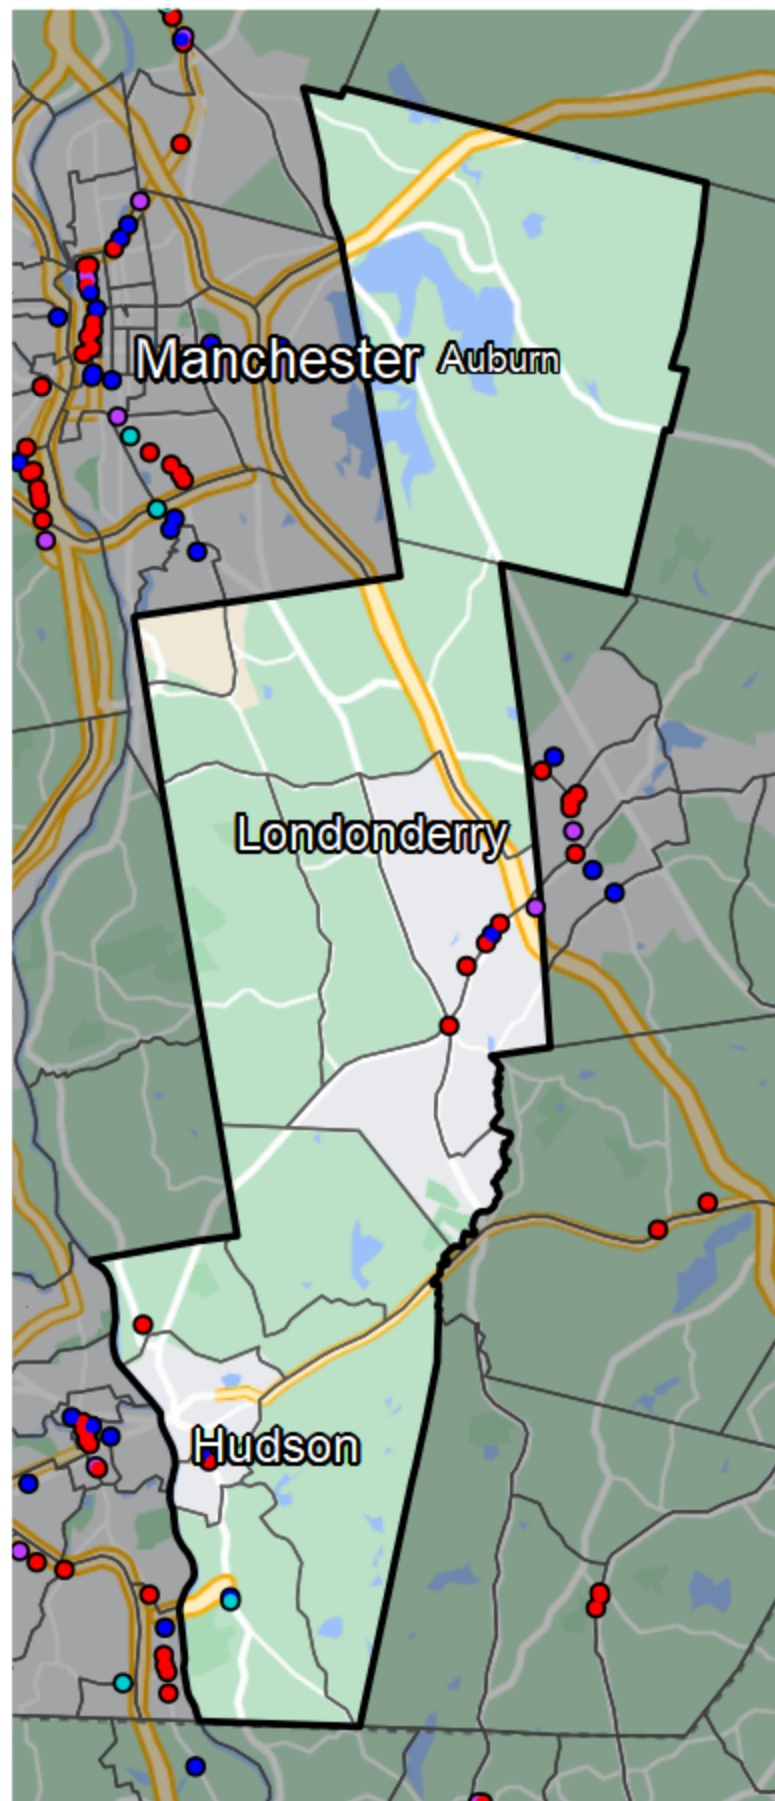

New Hampshire - State Senate District 14

Banking Desert

No Branches within 10 Miles of Population Center

Financial Institutions

- Bank: 1
- Bank, Out-of-State: 7
- Credit Union: 3
- Credit Union, Out-of-State: 1