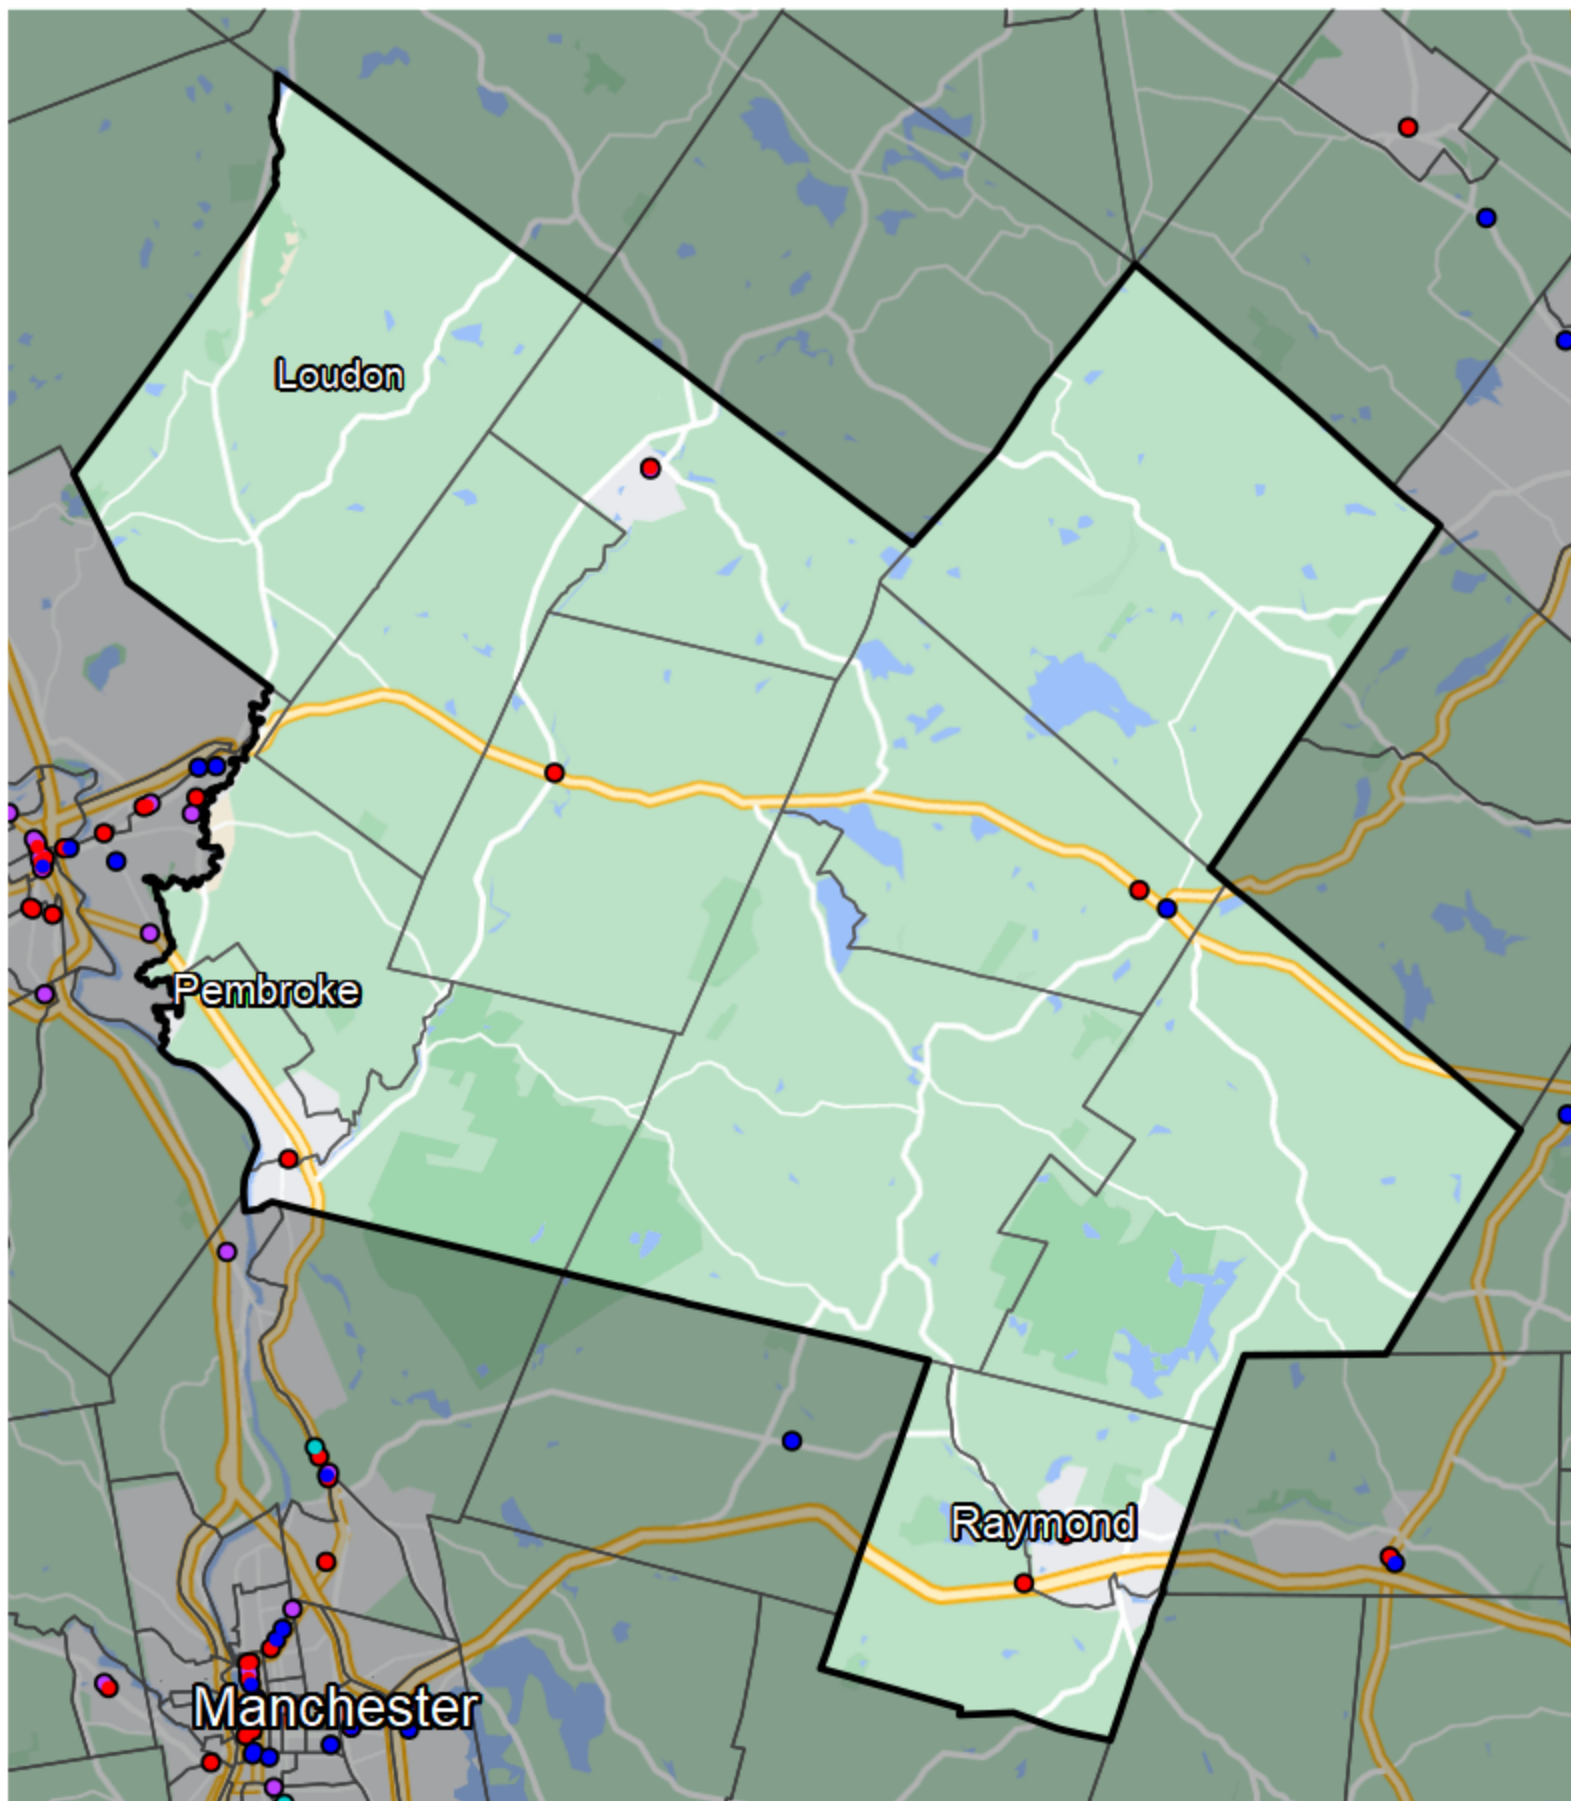

New Hampshire - State Senate District 17

Banking Desert

No Branches within 10 Miles of Population Center

Financial Institutions

- Bank: 1
- Bank, Out-of-State: 6
- Credit Union: 1
- Credit Union, Out-of-State: 0