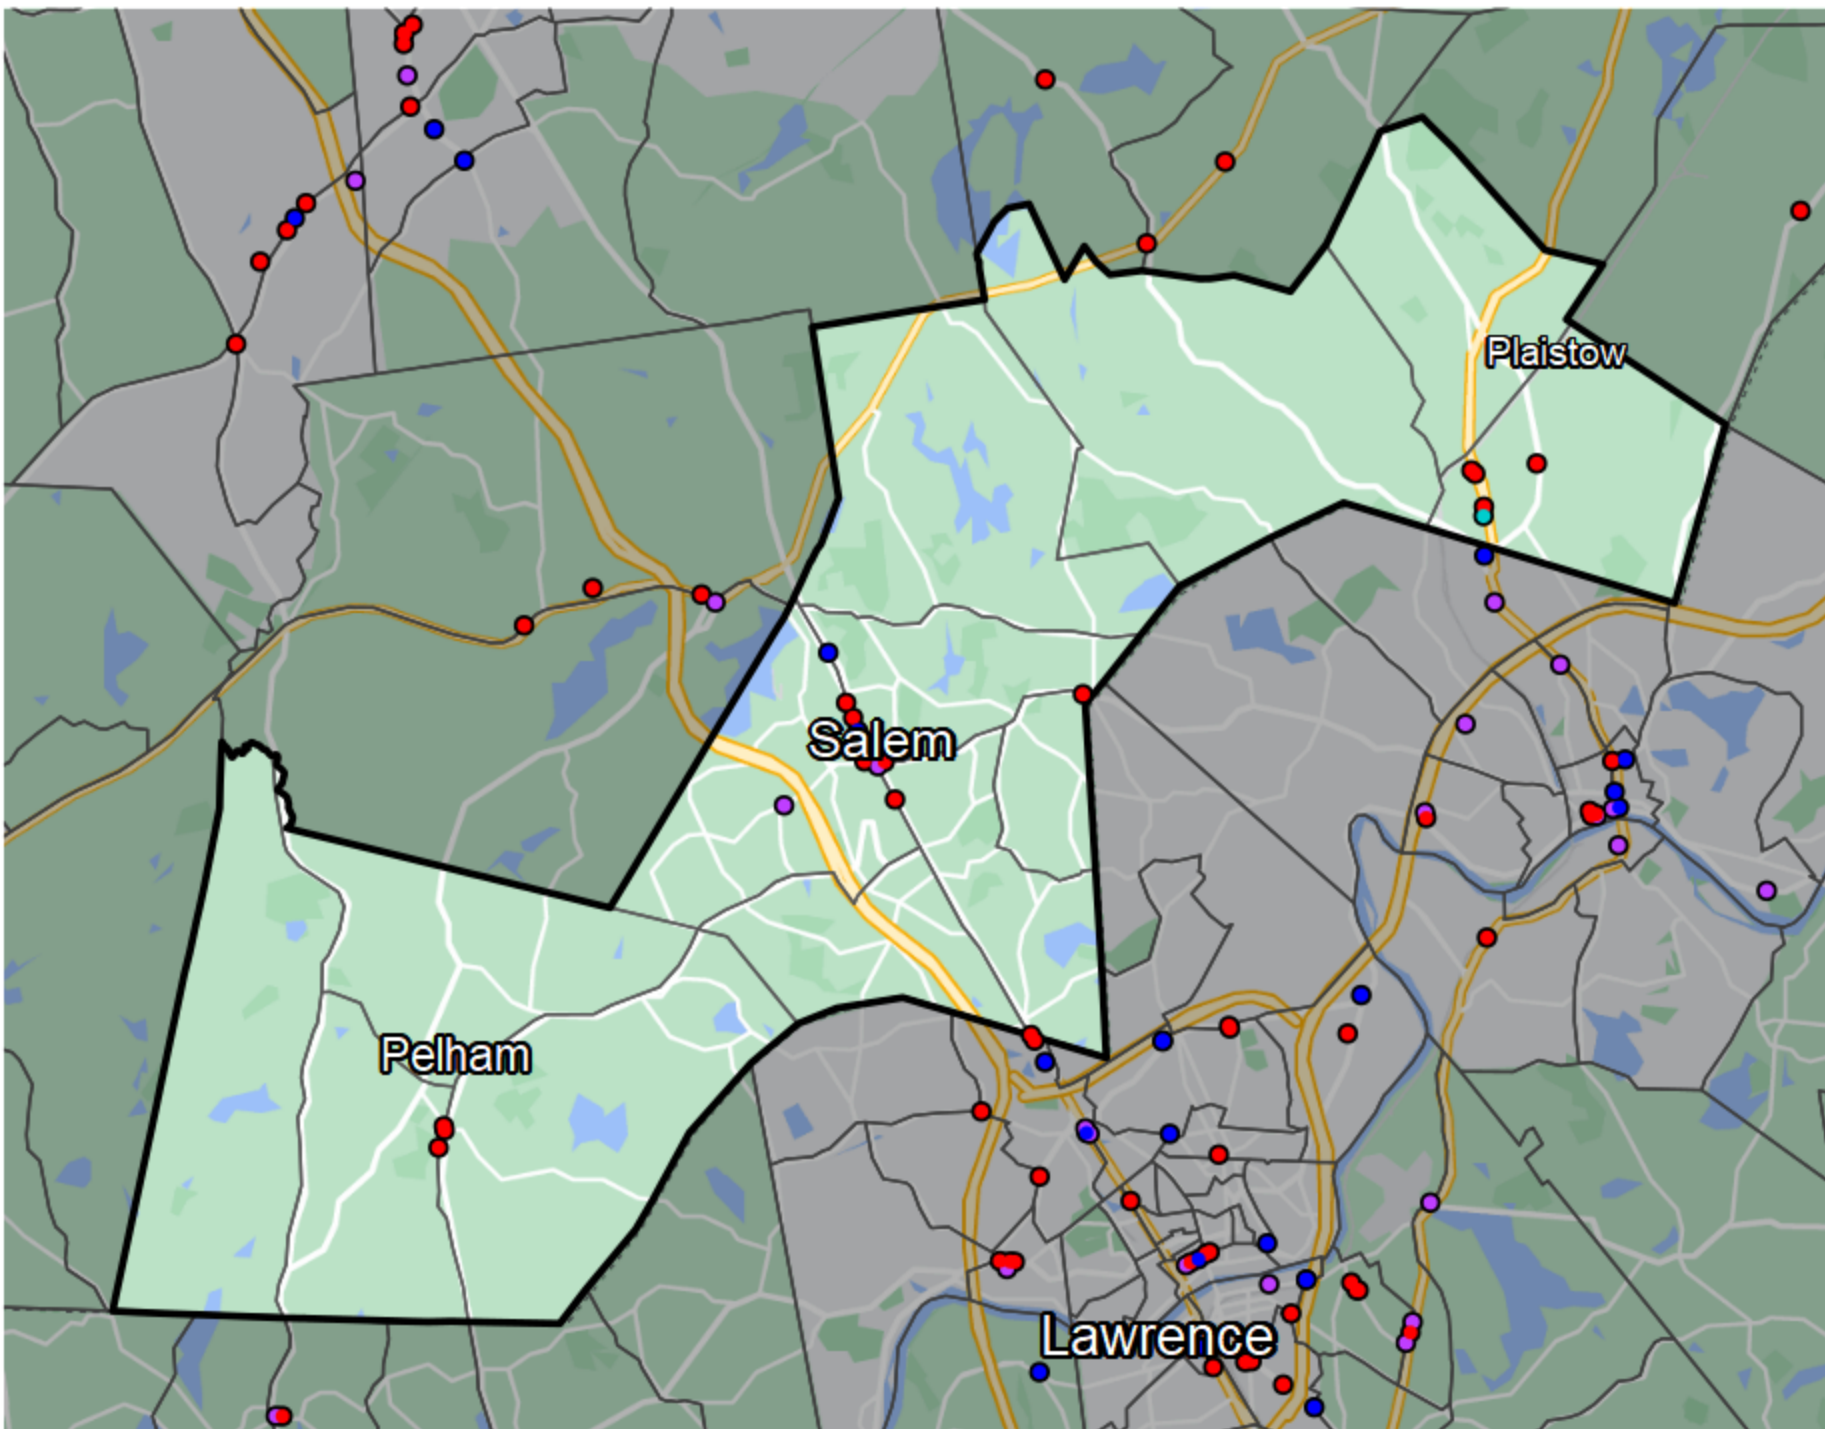

New Hampshire - State Senate District 22

Banking Desert

No Branches within 10 Miles of Population Center

Financial Institutions

- Bank: 2
- Bank, Out-of-State: 15
- Credit Union: 2
- Credit Union, Out-of-State: 1