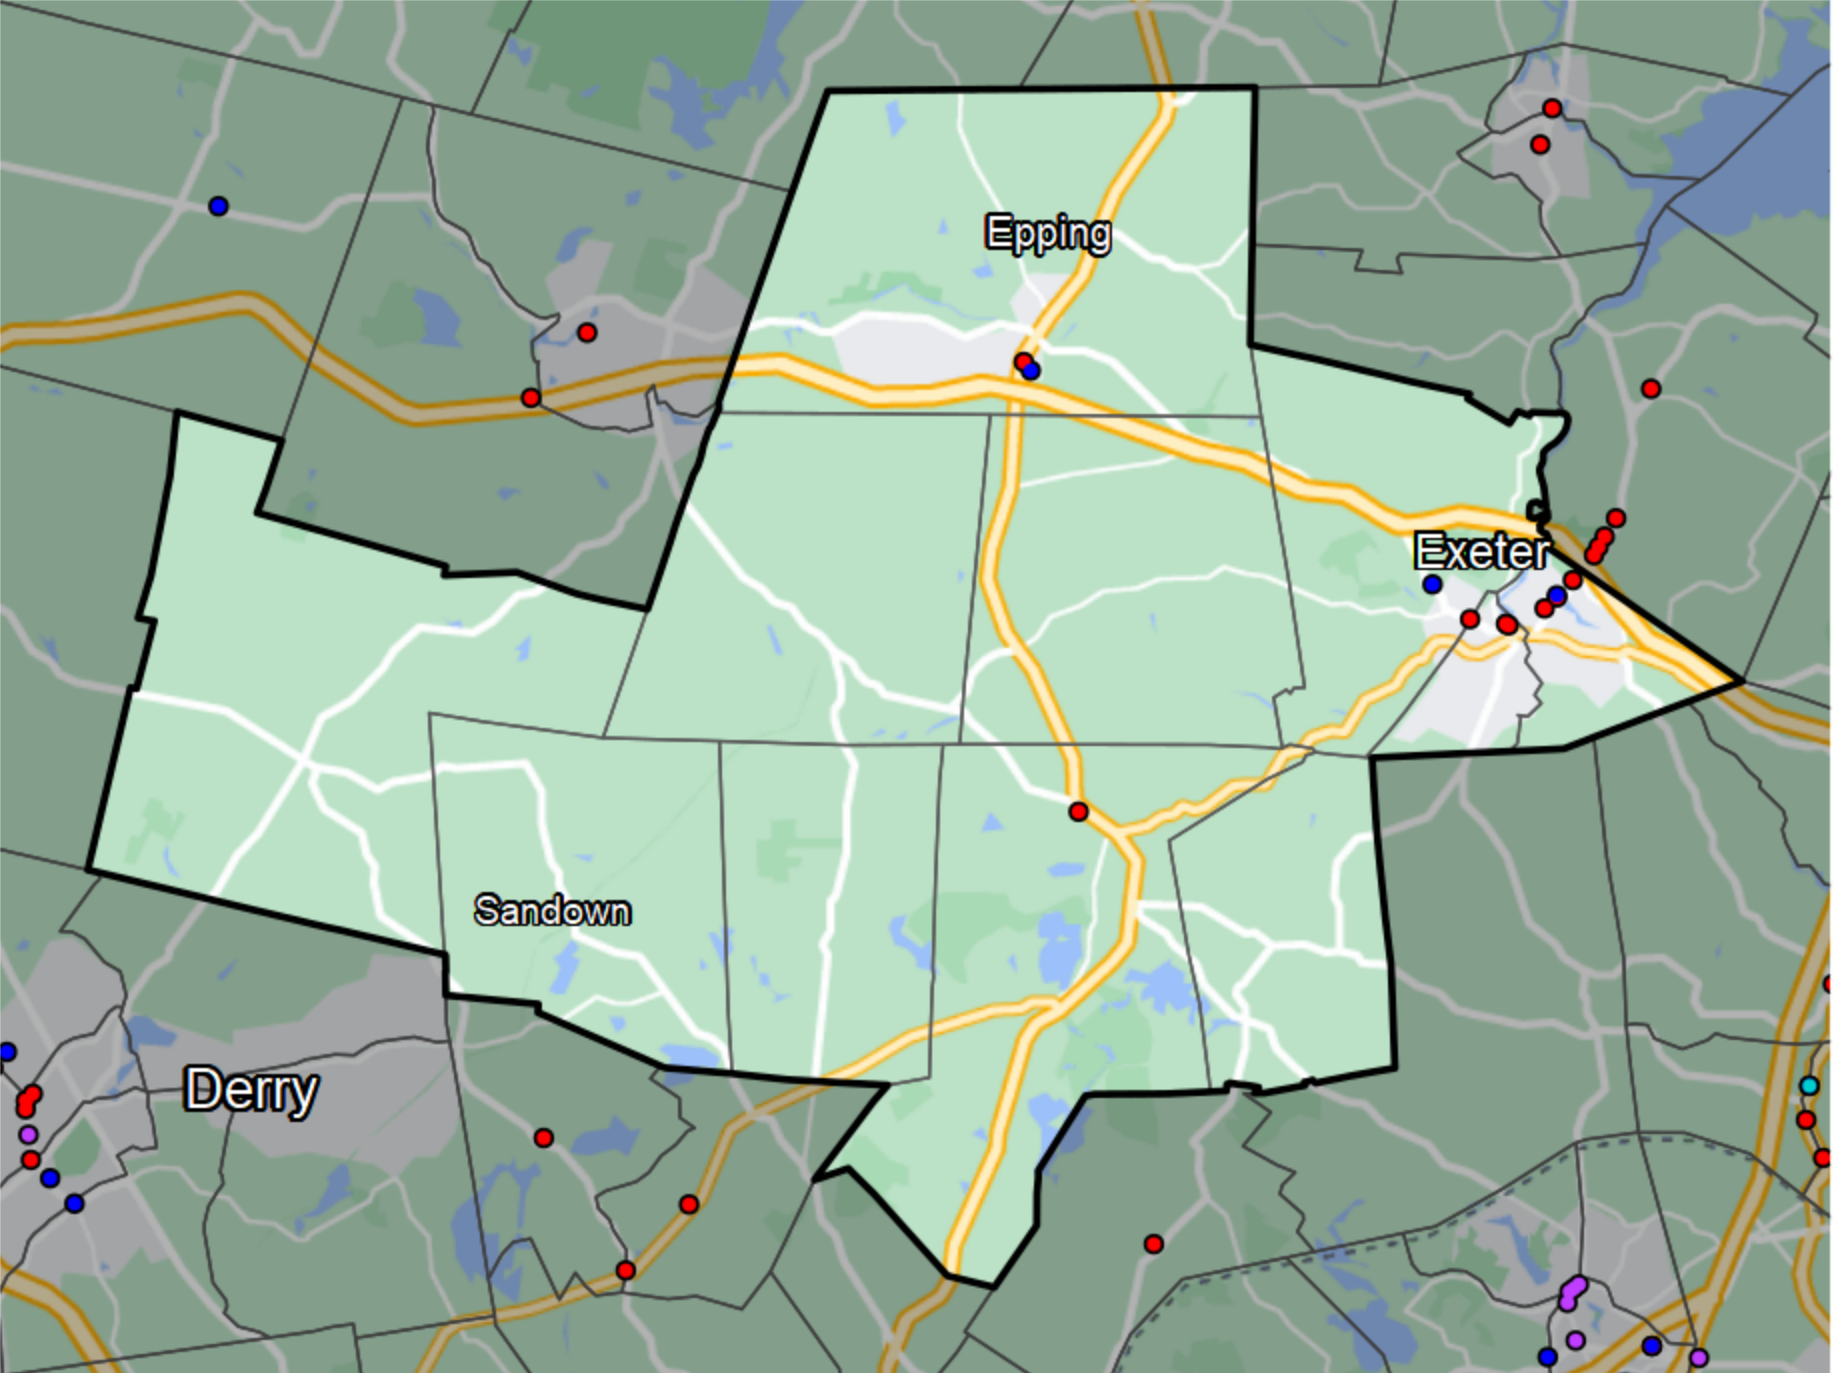

New Hampshire - State Senate District 23

Banking Desert
No Branches within 10 Miles of Population Center

Financial Institutions
Bank: 0
Bank, Out-of-State: 8
Credit Union: 3
Credit Union, Out-of-State: 0

Sources: NCUA, FDIC, UW-Madison Population Lab, CDFI, US Census, Google Maps, CUNA