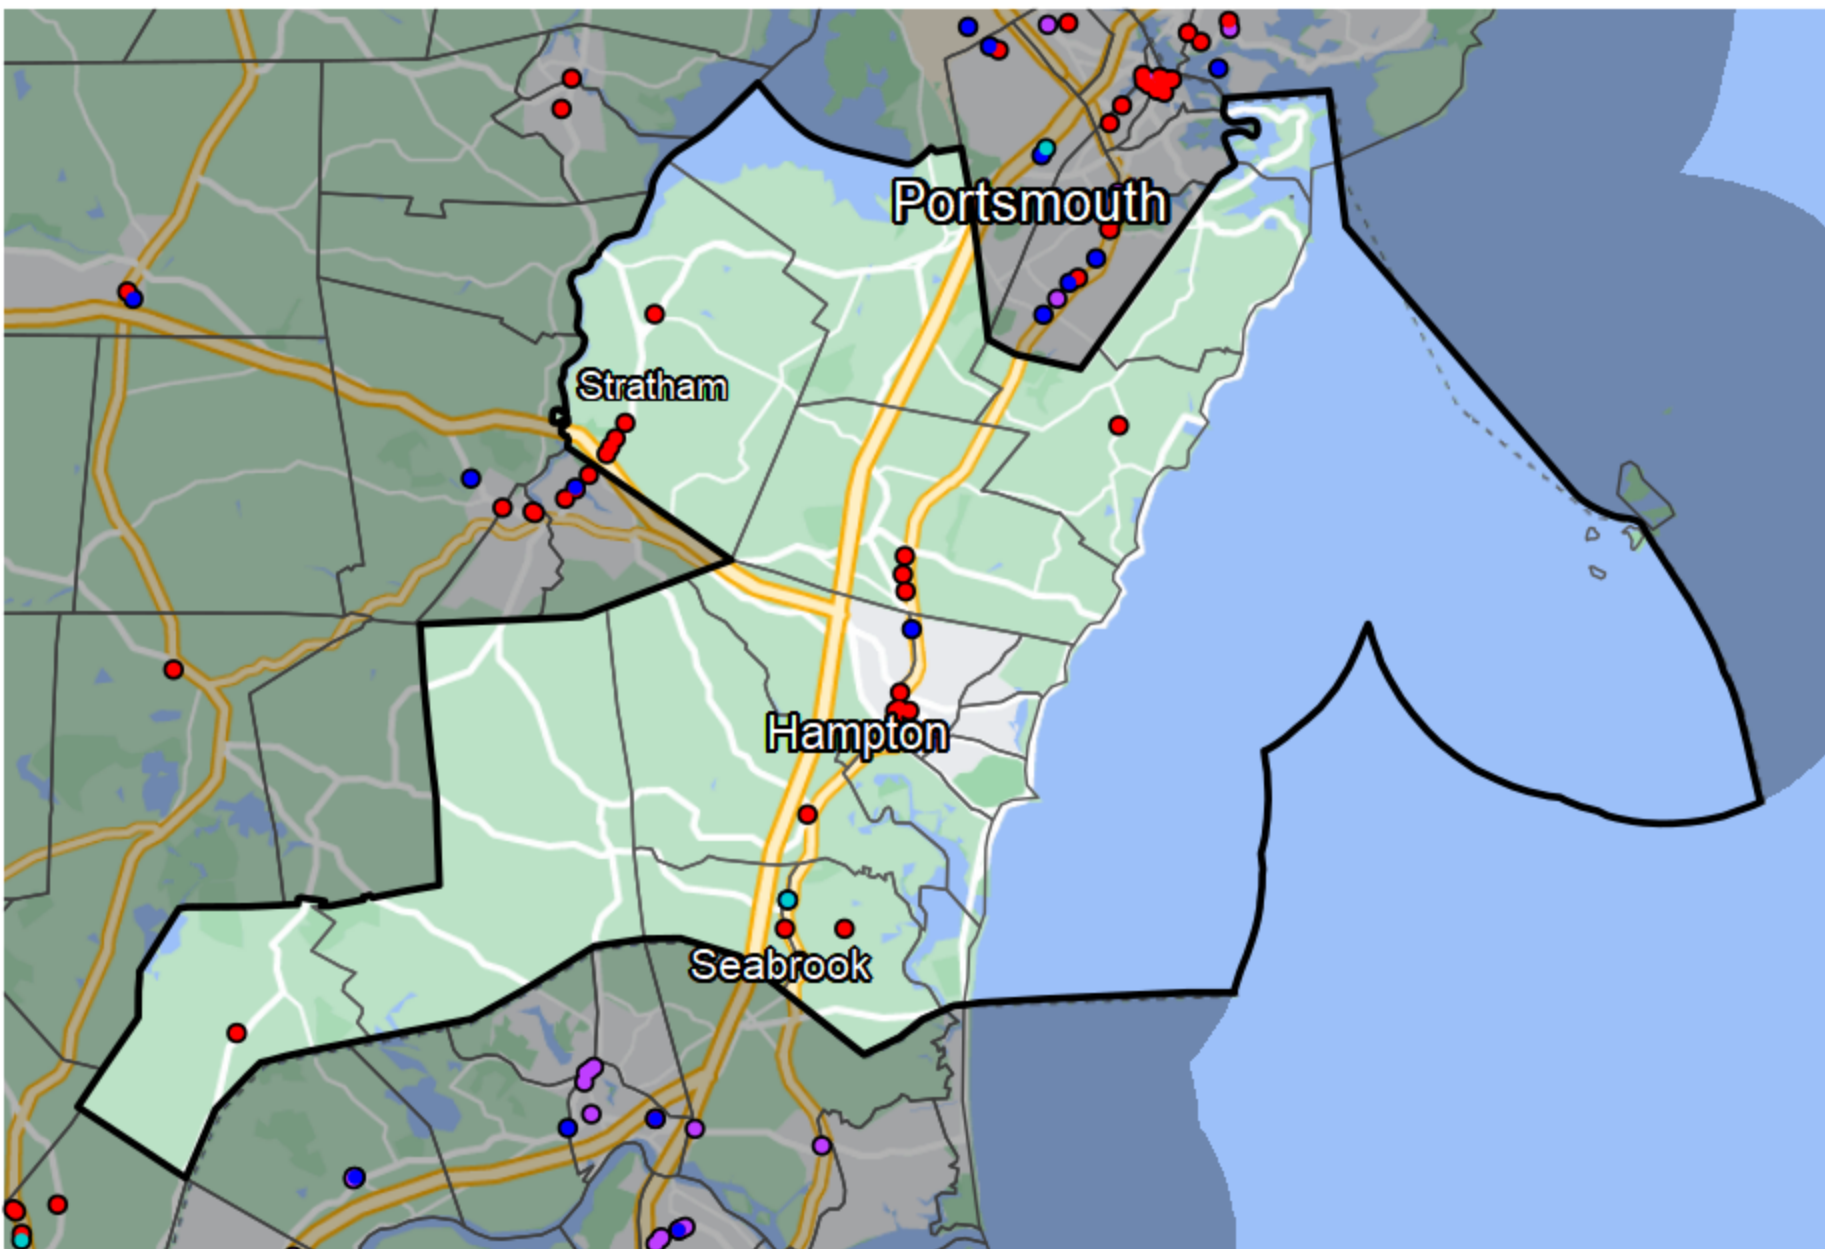

New Hampshire - State Senate District 24

- Banking Desert**
- No Branches within 10 Miles of Population Center
- Financial Institutions**
- Bank: 0
 - Bank, Out-of-State: 20
 - Credit Union: 2
 - Credit Union, Out-of-State: 1

Sources: NCUA, FDIC, UW-Madison Population Lab, CDFI, US Census, Google Maps, CUNA