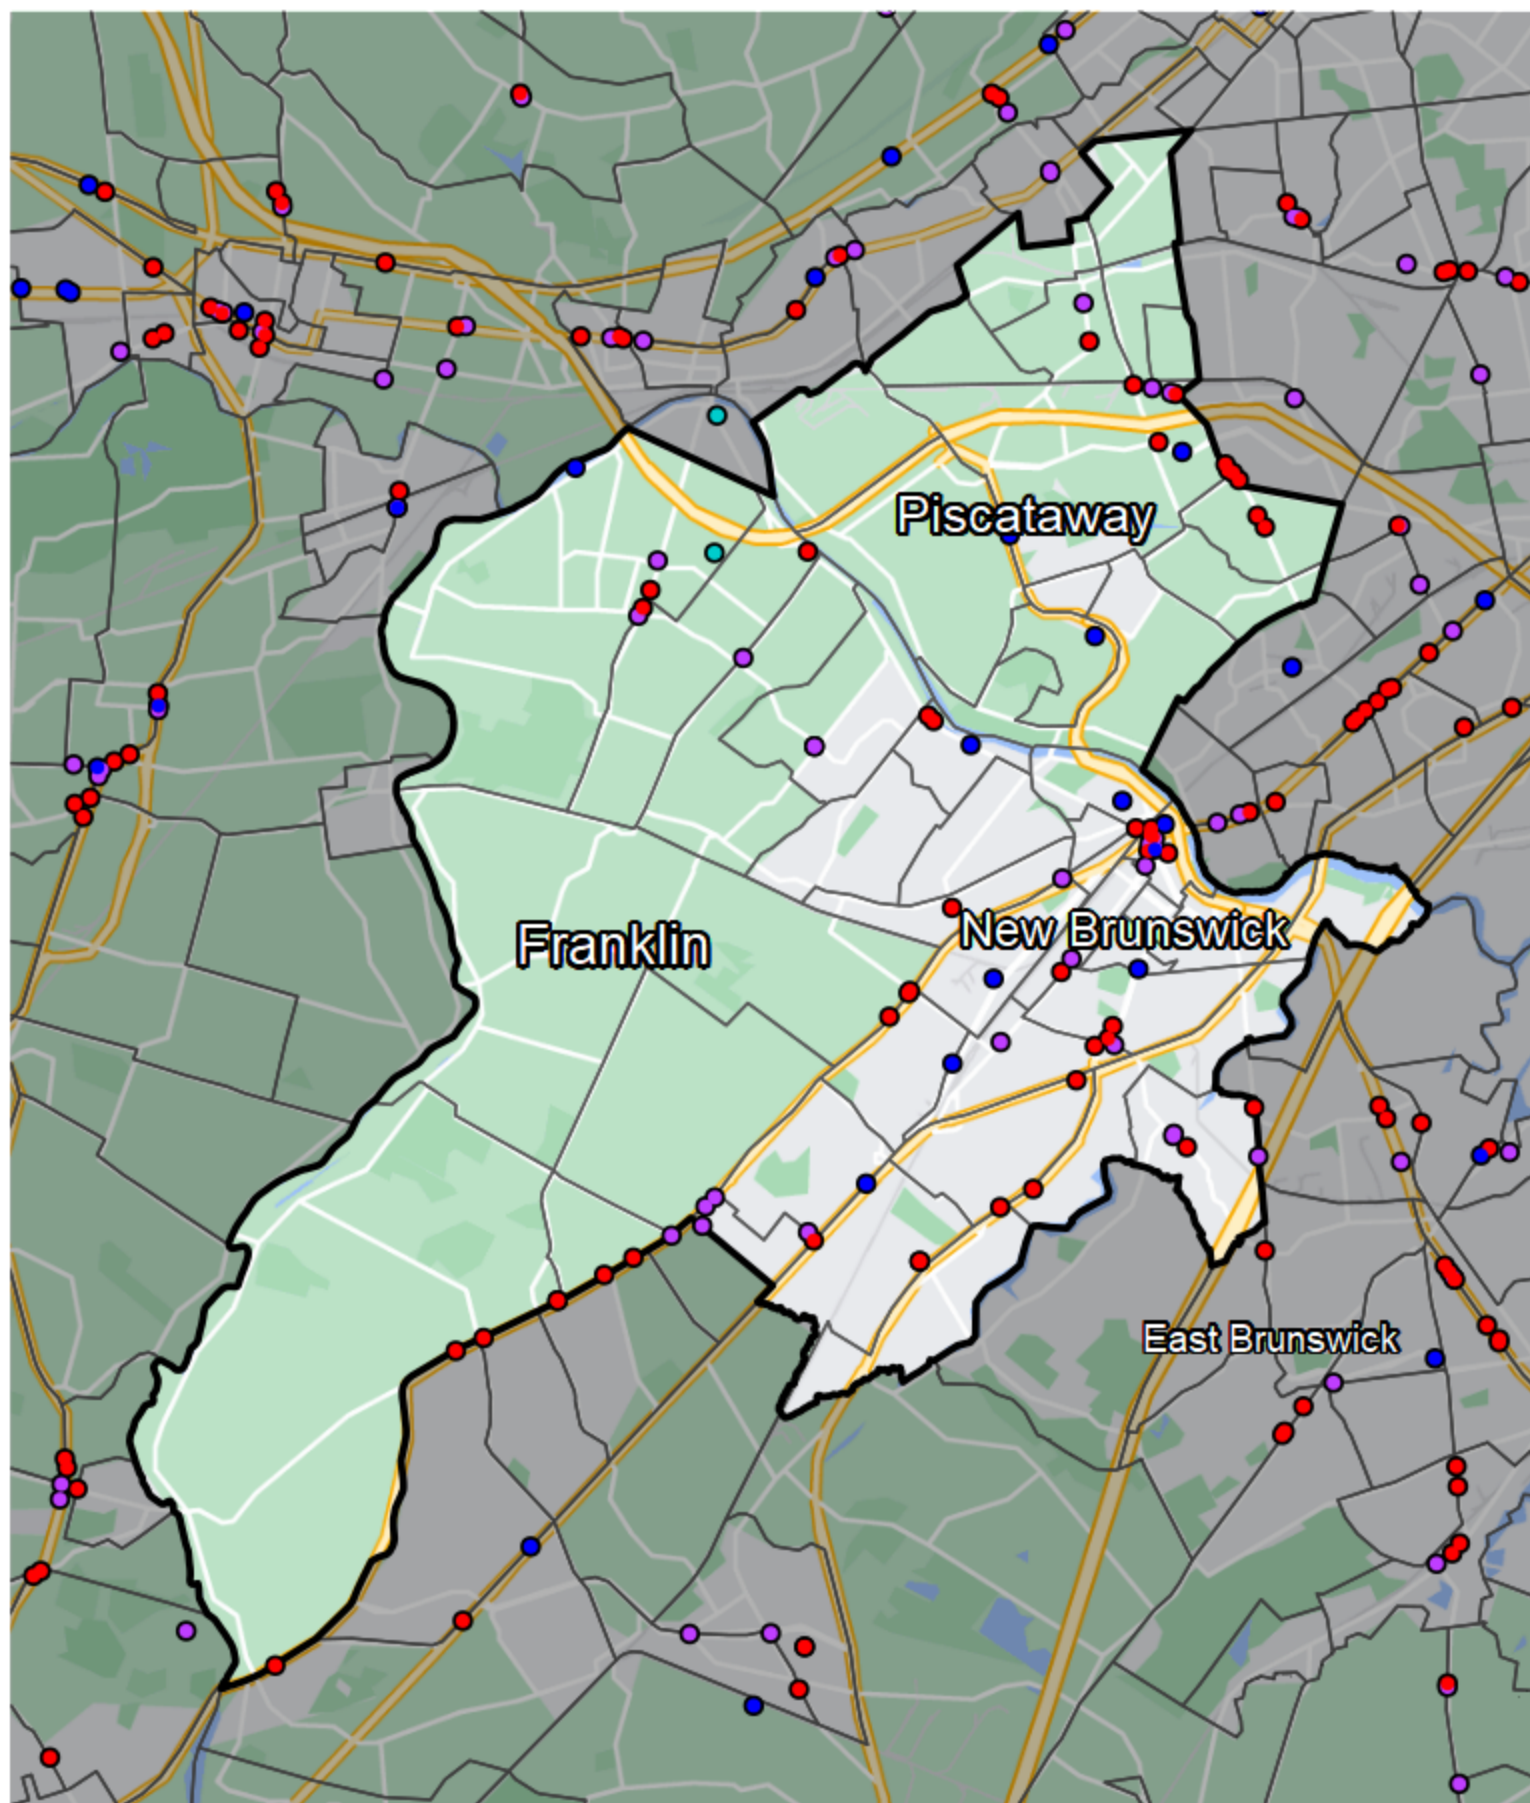

New Jersey - General Assembly District 17

Banking Desert
No Branches within 10 Miles of Population Center

Financial Institutions

- Bank: 24
- Bank, Out-of-State: 38
- Credit Union: 12
- Credit Union, Out-of-State: 1