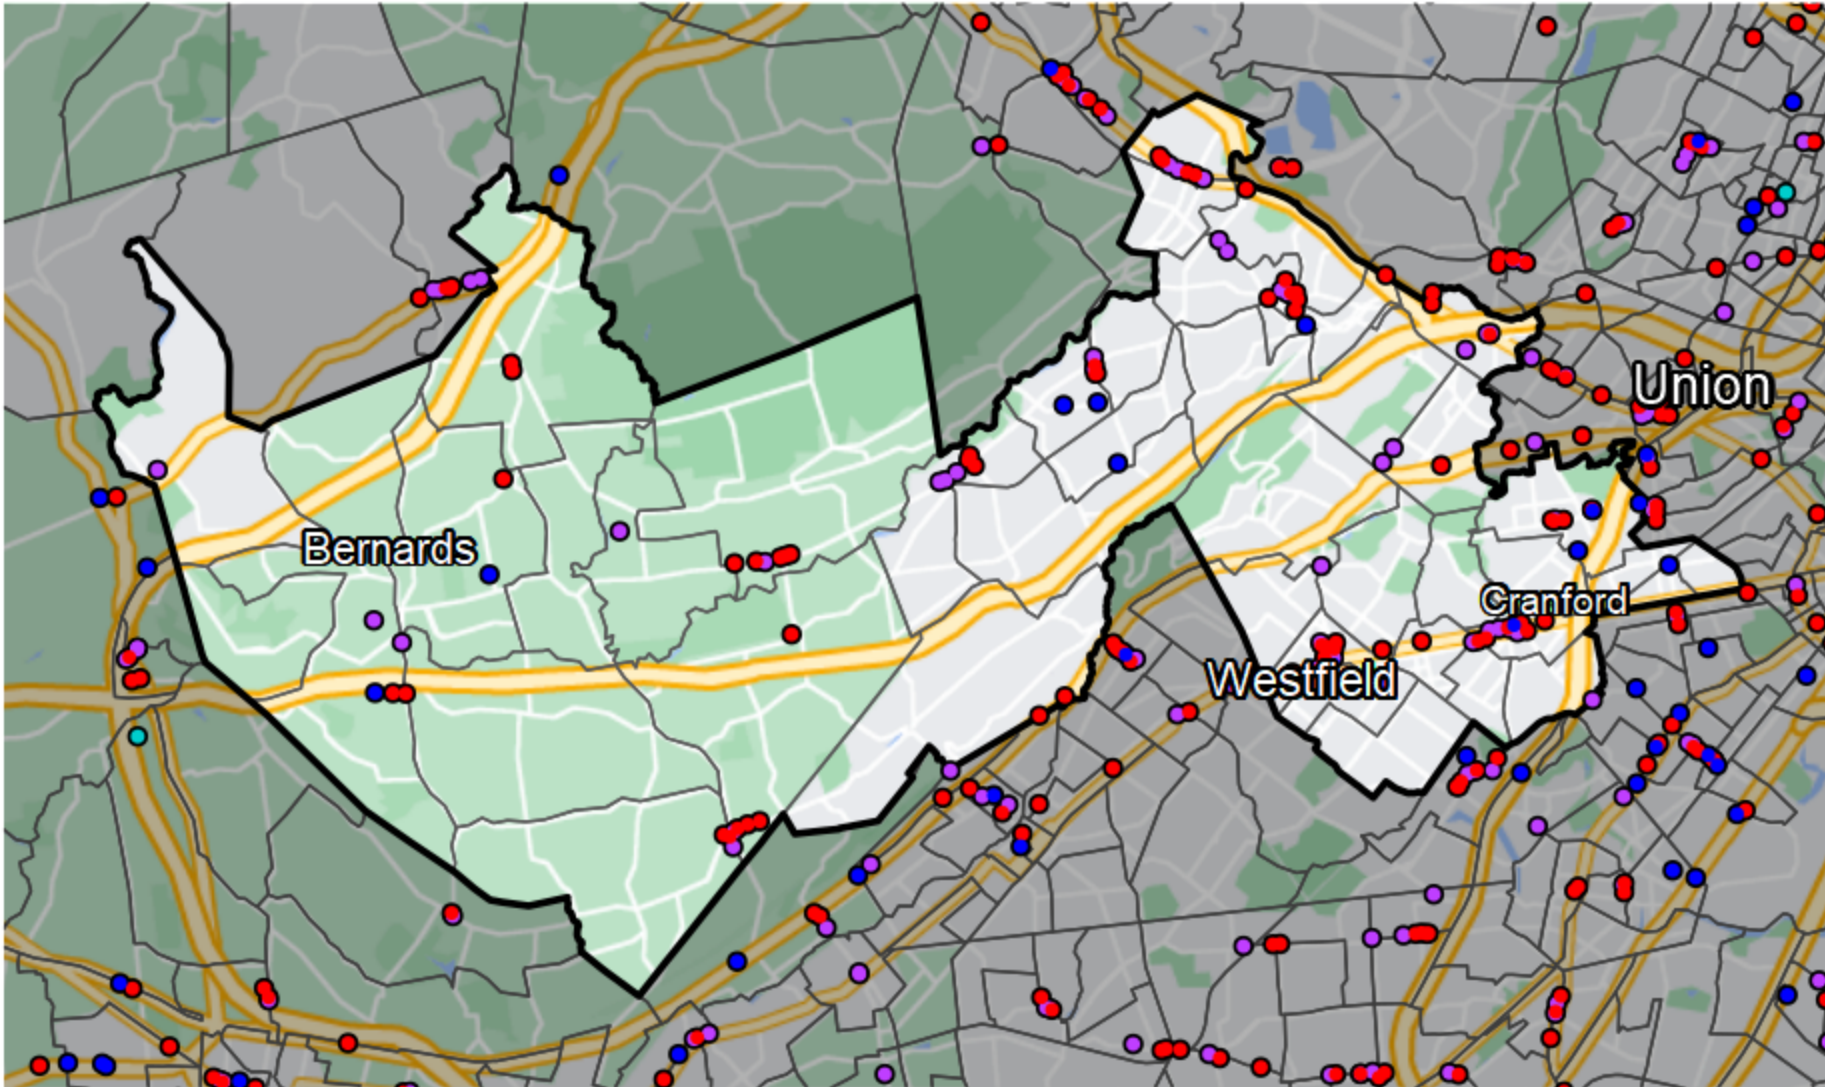

## New Jersey - General Assembly District 21

### Banking Desert

No Branches within 10 Miles of Population Center