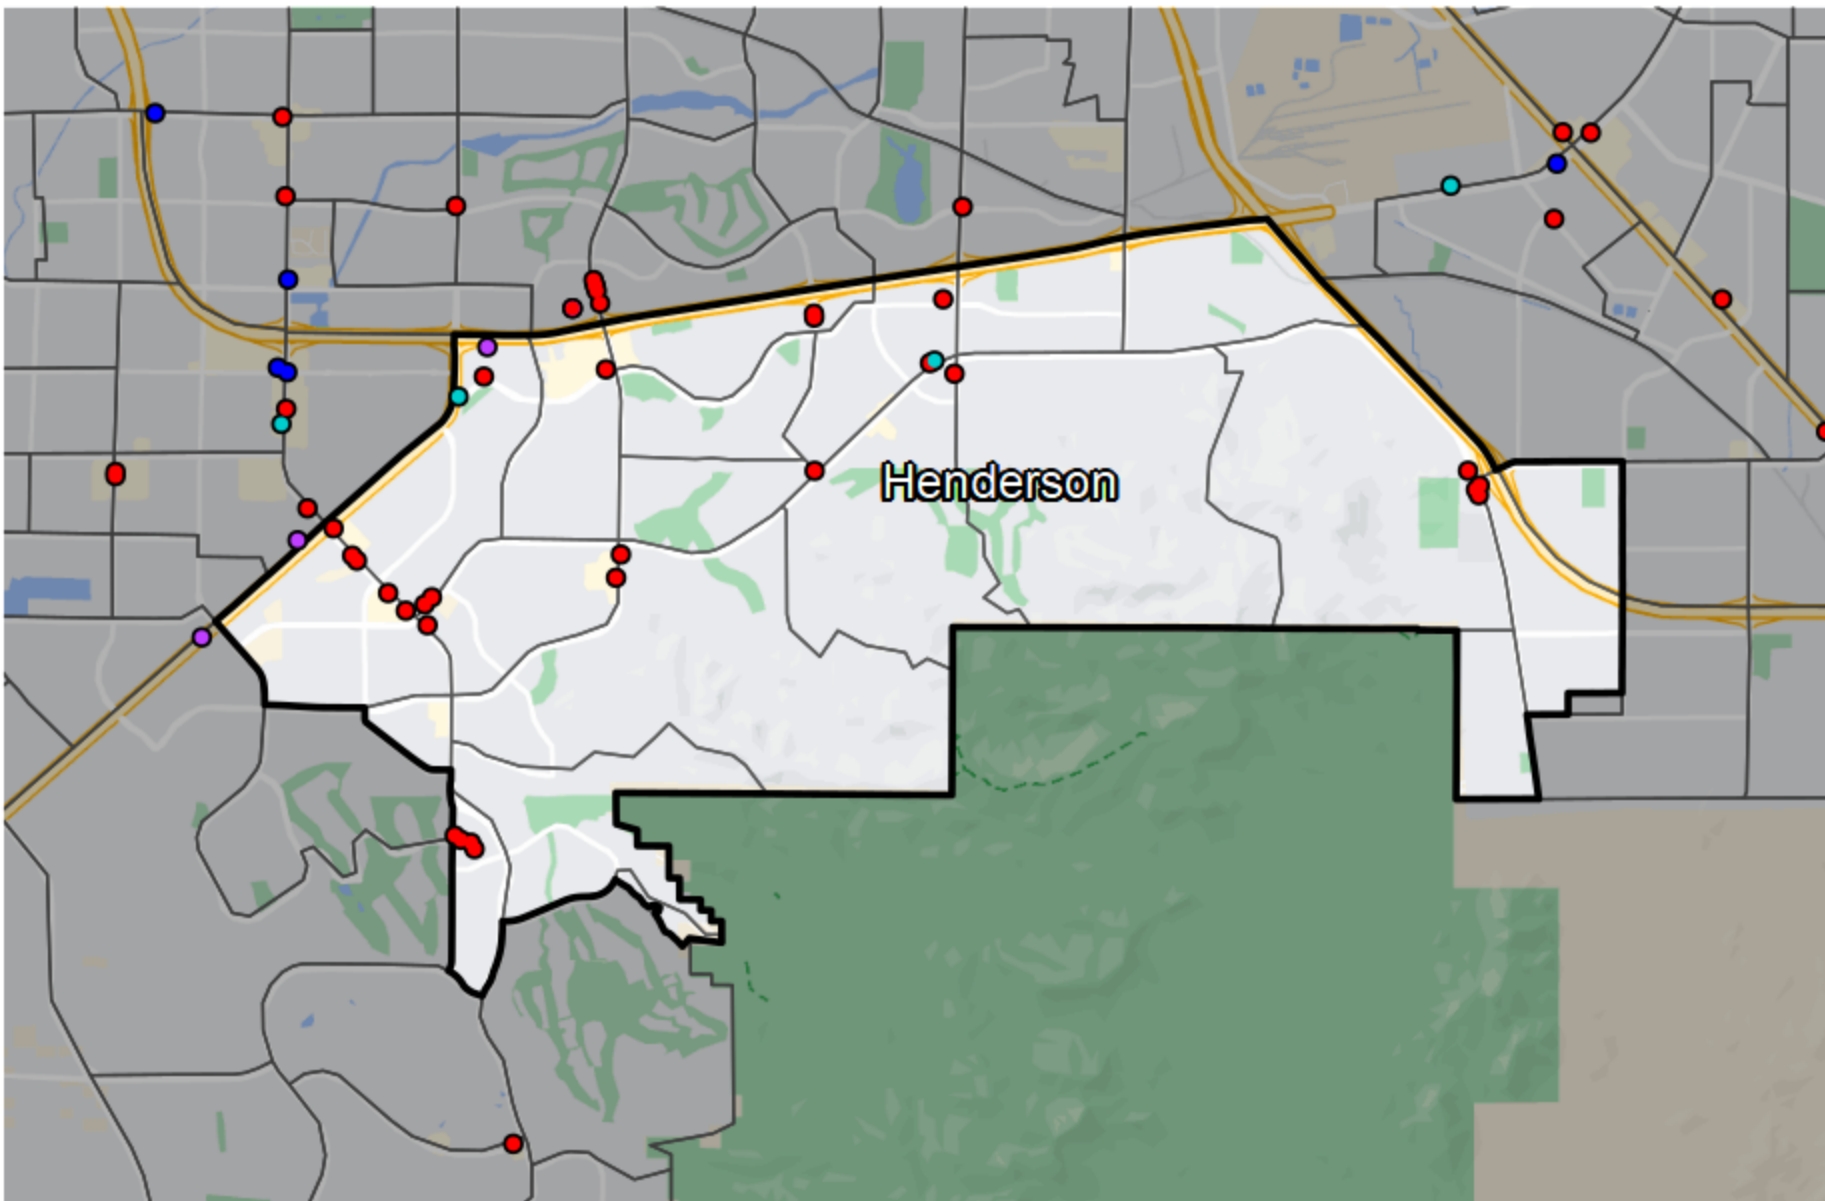

Nevada - Assembly District 22

Banking Desert

No Branches within 10 Miles of Population Center

Financial Institutions

- Bank: 1
- Bank, Out-of-State: 26
- Credit Union: 0
- Credit Union, Out-of-State: 2