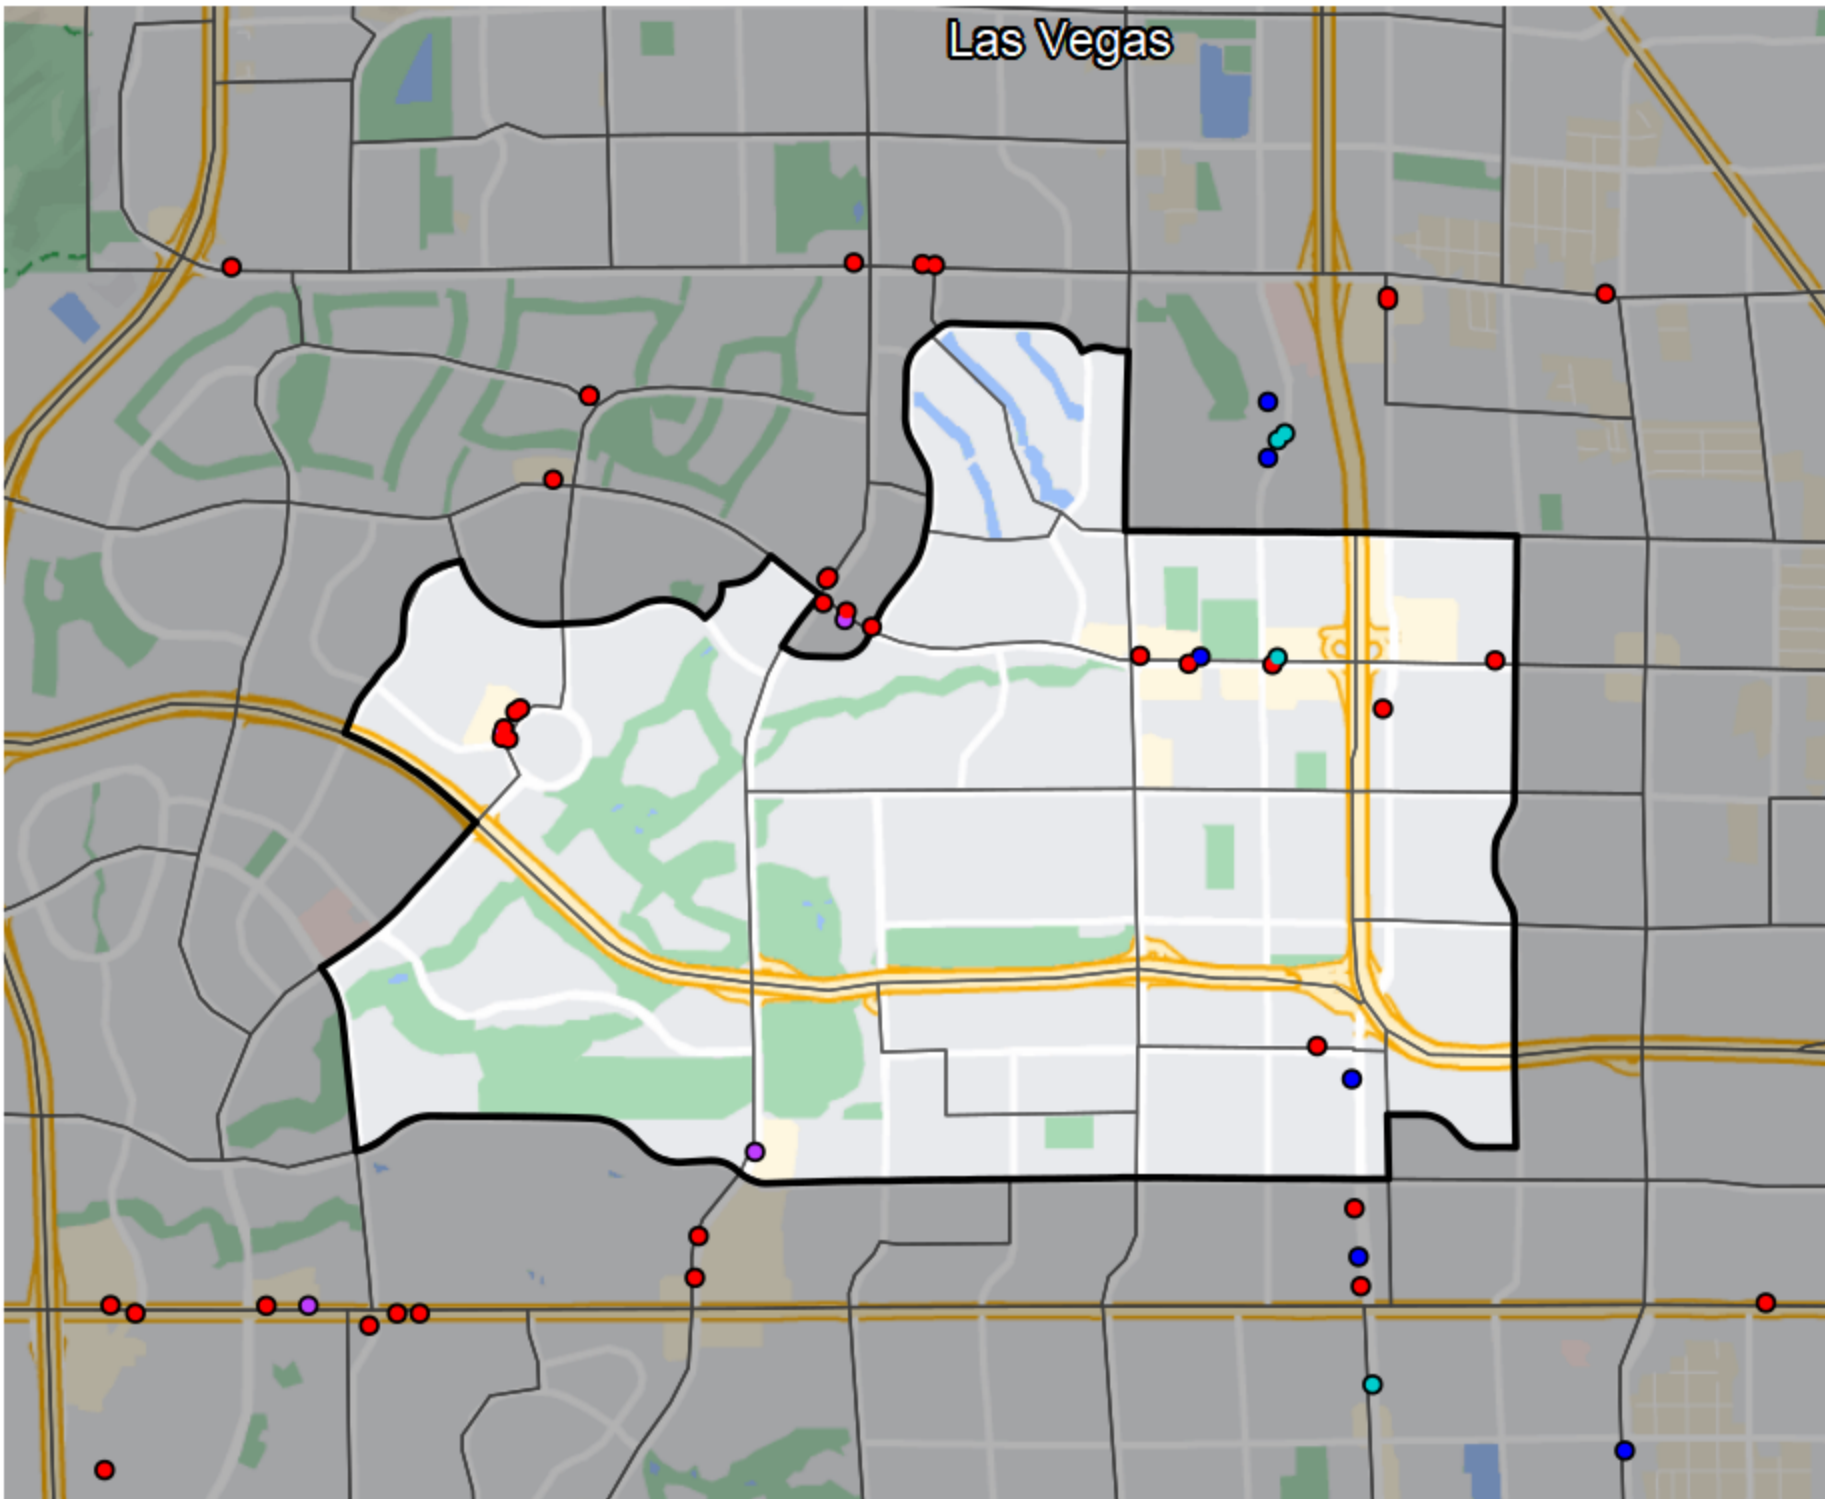

Nevada - Assembly District 34

Las Vegas

Banking Desert
No Branches within 10 Miles of Population Center

Financial Institutions
Bank: 2
Bank, Out-of-State: 11
Credit Union: 2
Credit Union, Out-of-State: 1

Sources: NCUA, FDIC, UW-Madison Population Lab, CDFI, US Census, Google Maps, CUNA