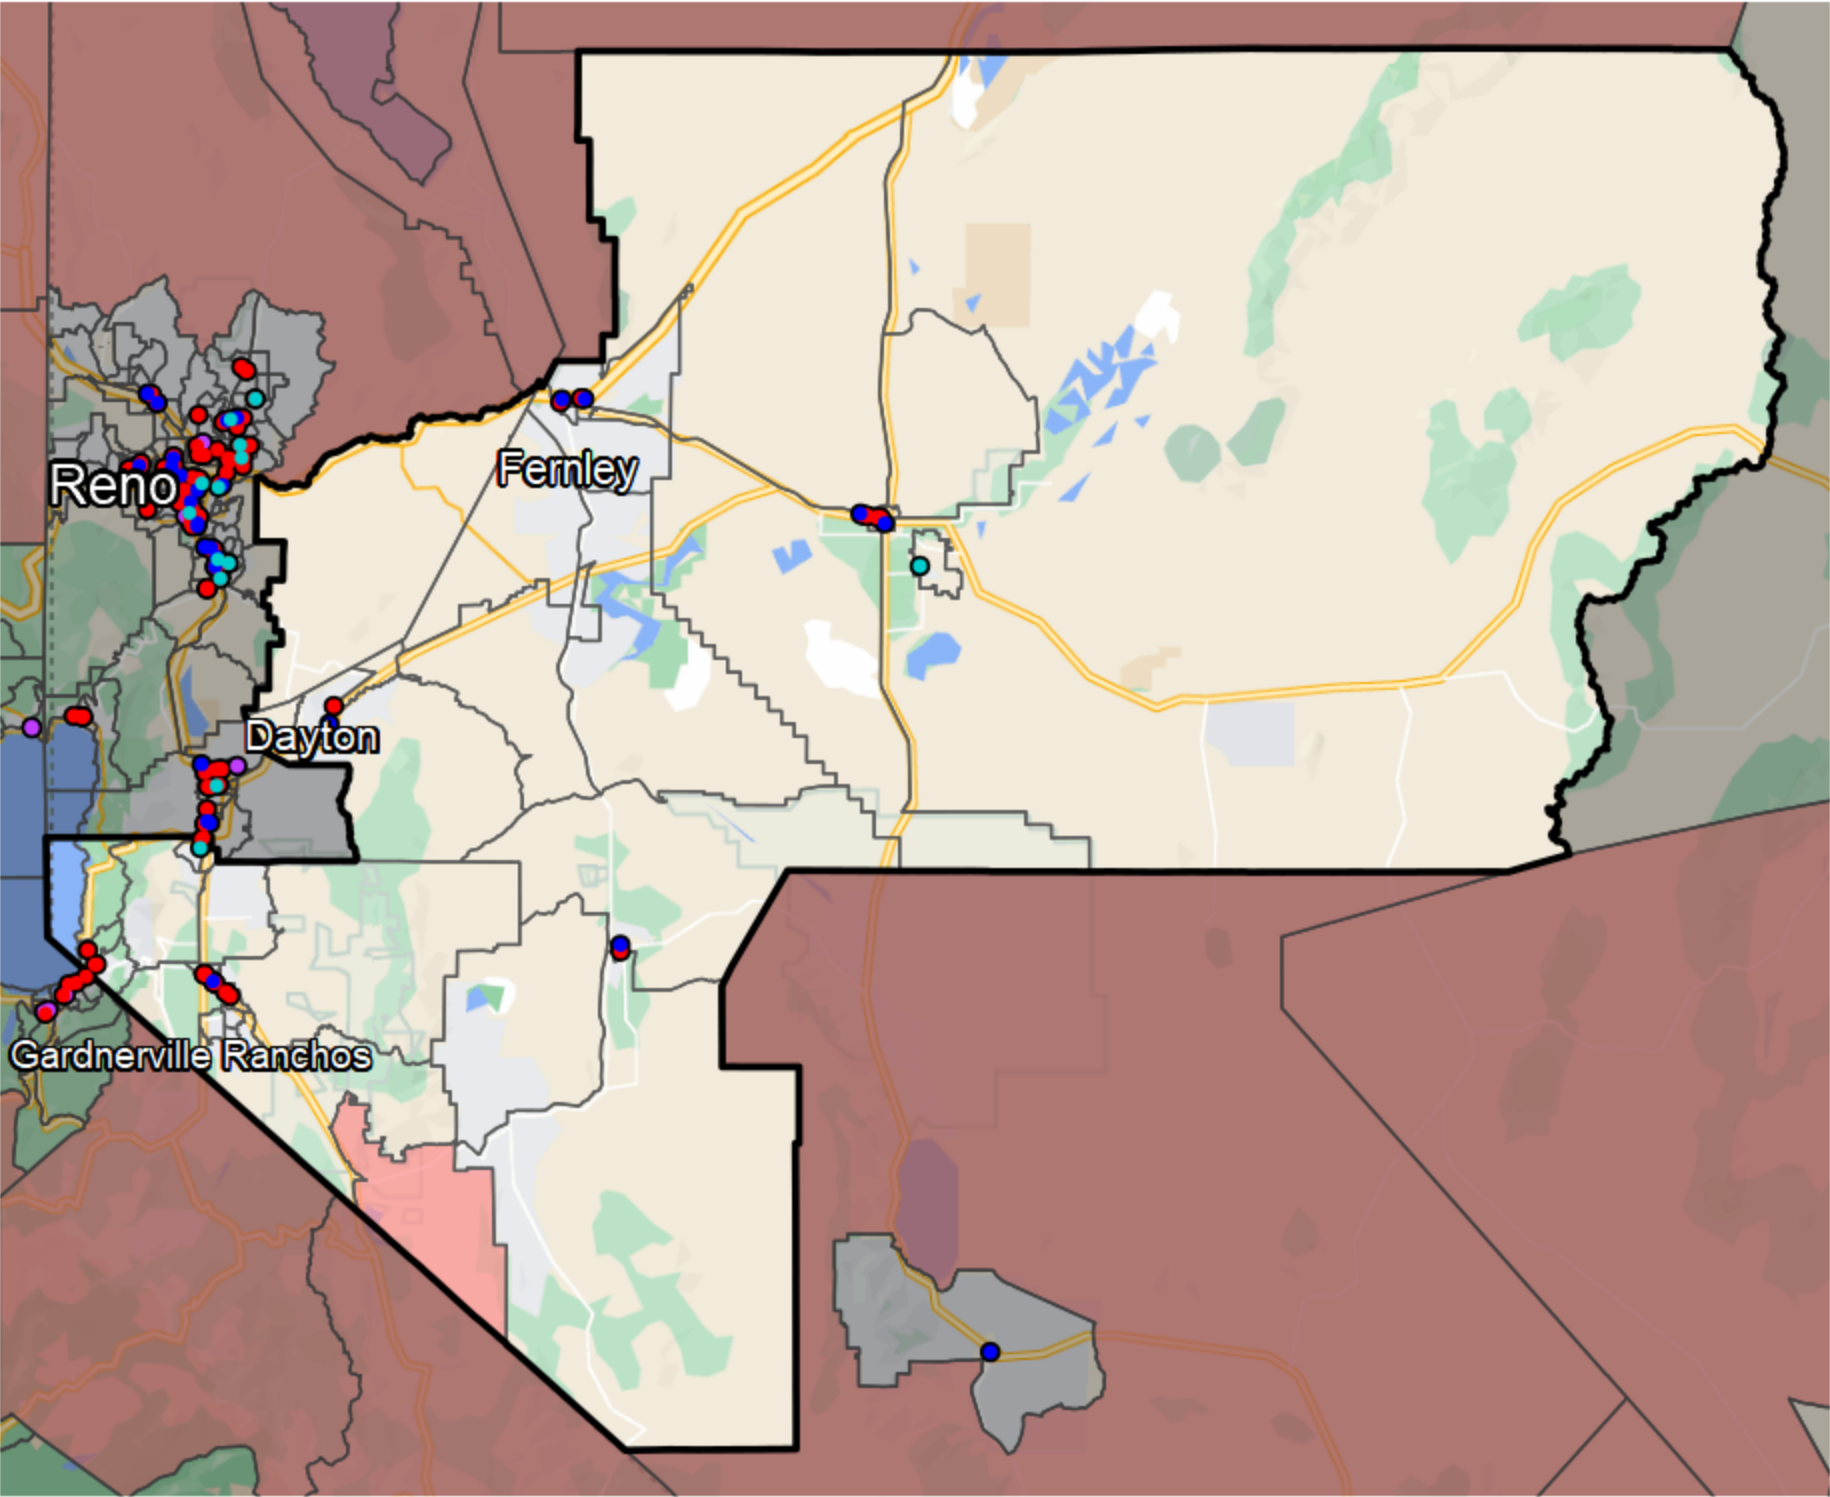

Nevada - State Senate District 17

Financial Institutions

- Bank: 0
- Bank, Out-of-State: 24
- Credit Union: 7
- Credit Union, Out-of-State: 2

Banking Desert

- No Branches within 10 Miles of Population Center

Sources: NCUA, FDIC, UW-Madison Population Lab, CDFI, US Census, Google Maps, CUNA