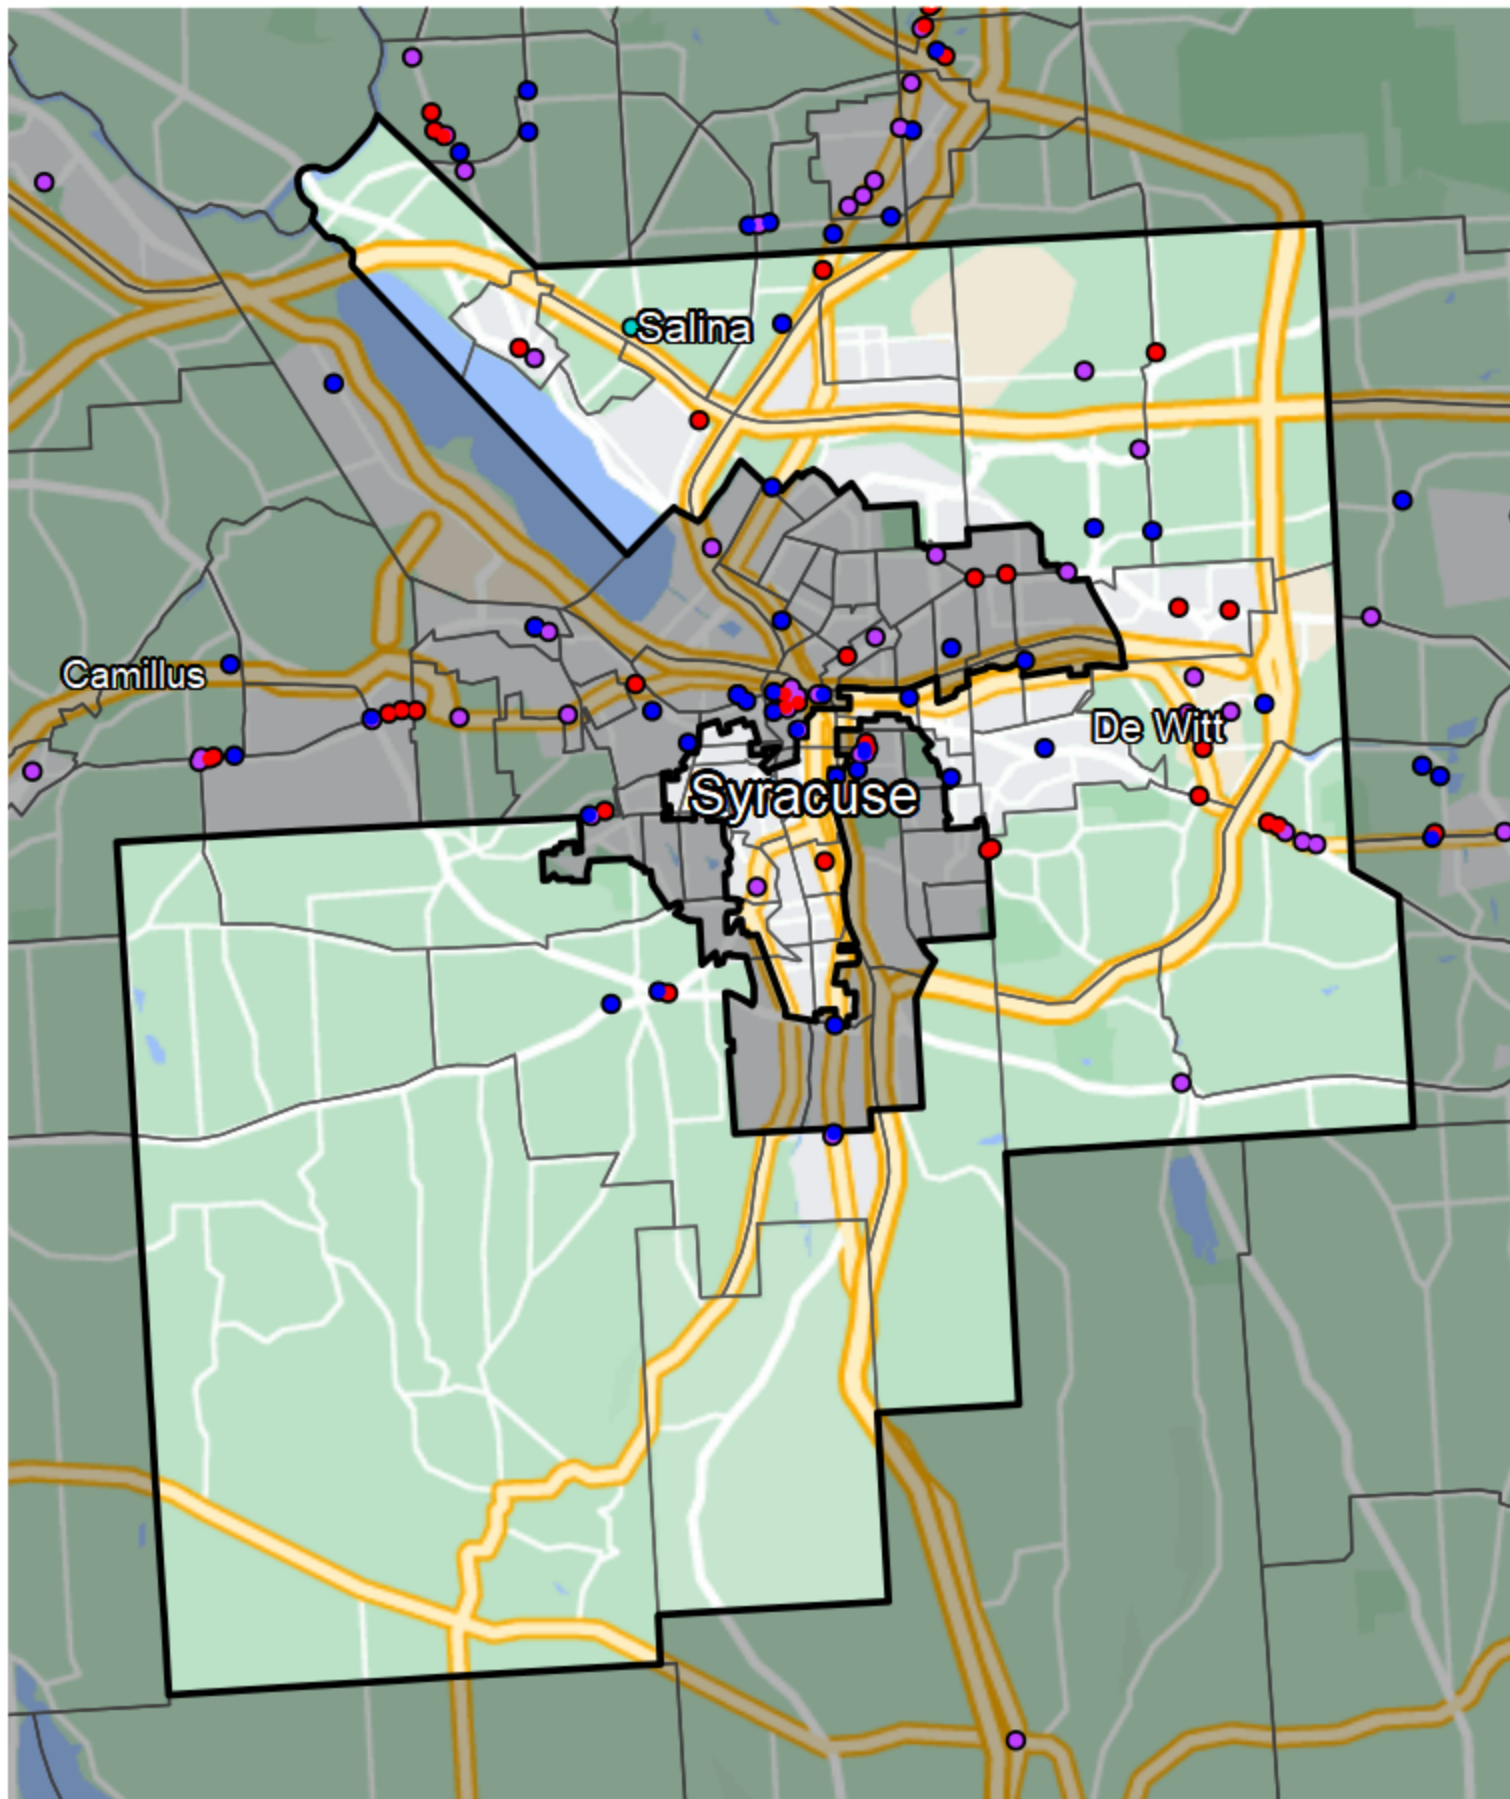

New York - Assembly District 128

Banking Desert

No Branches within 10 Miles of Population Center

Financial Institutions

- Bank: 12
- Bank, Out-of-State: 14
- Credit Union: 12
- Credit Union, Out-of-State: 1