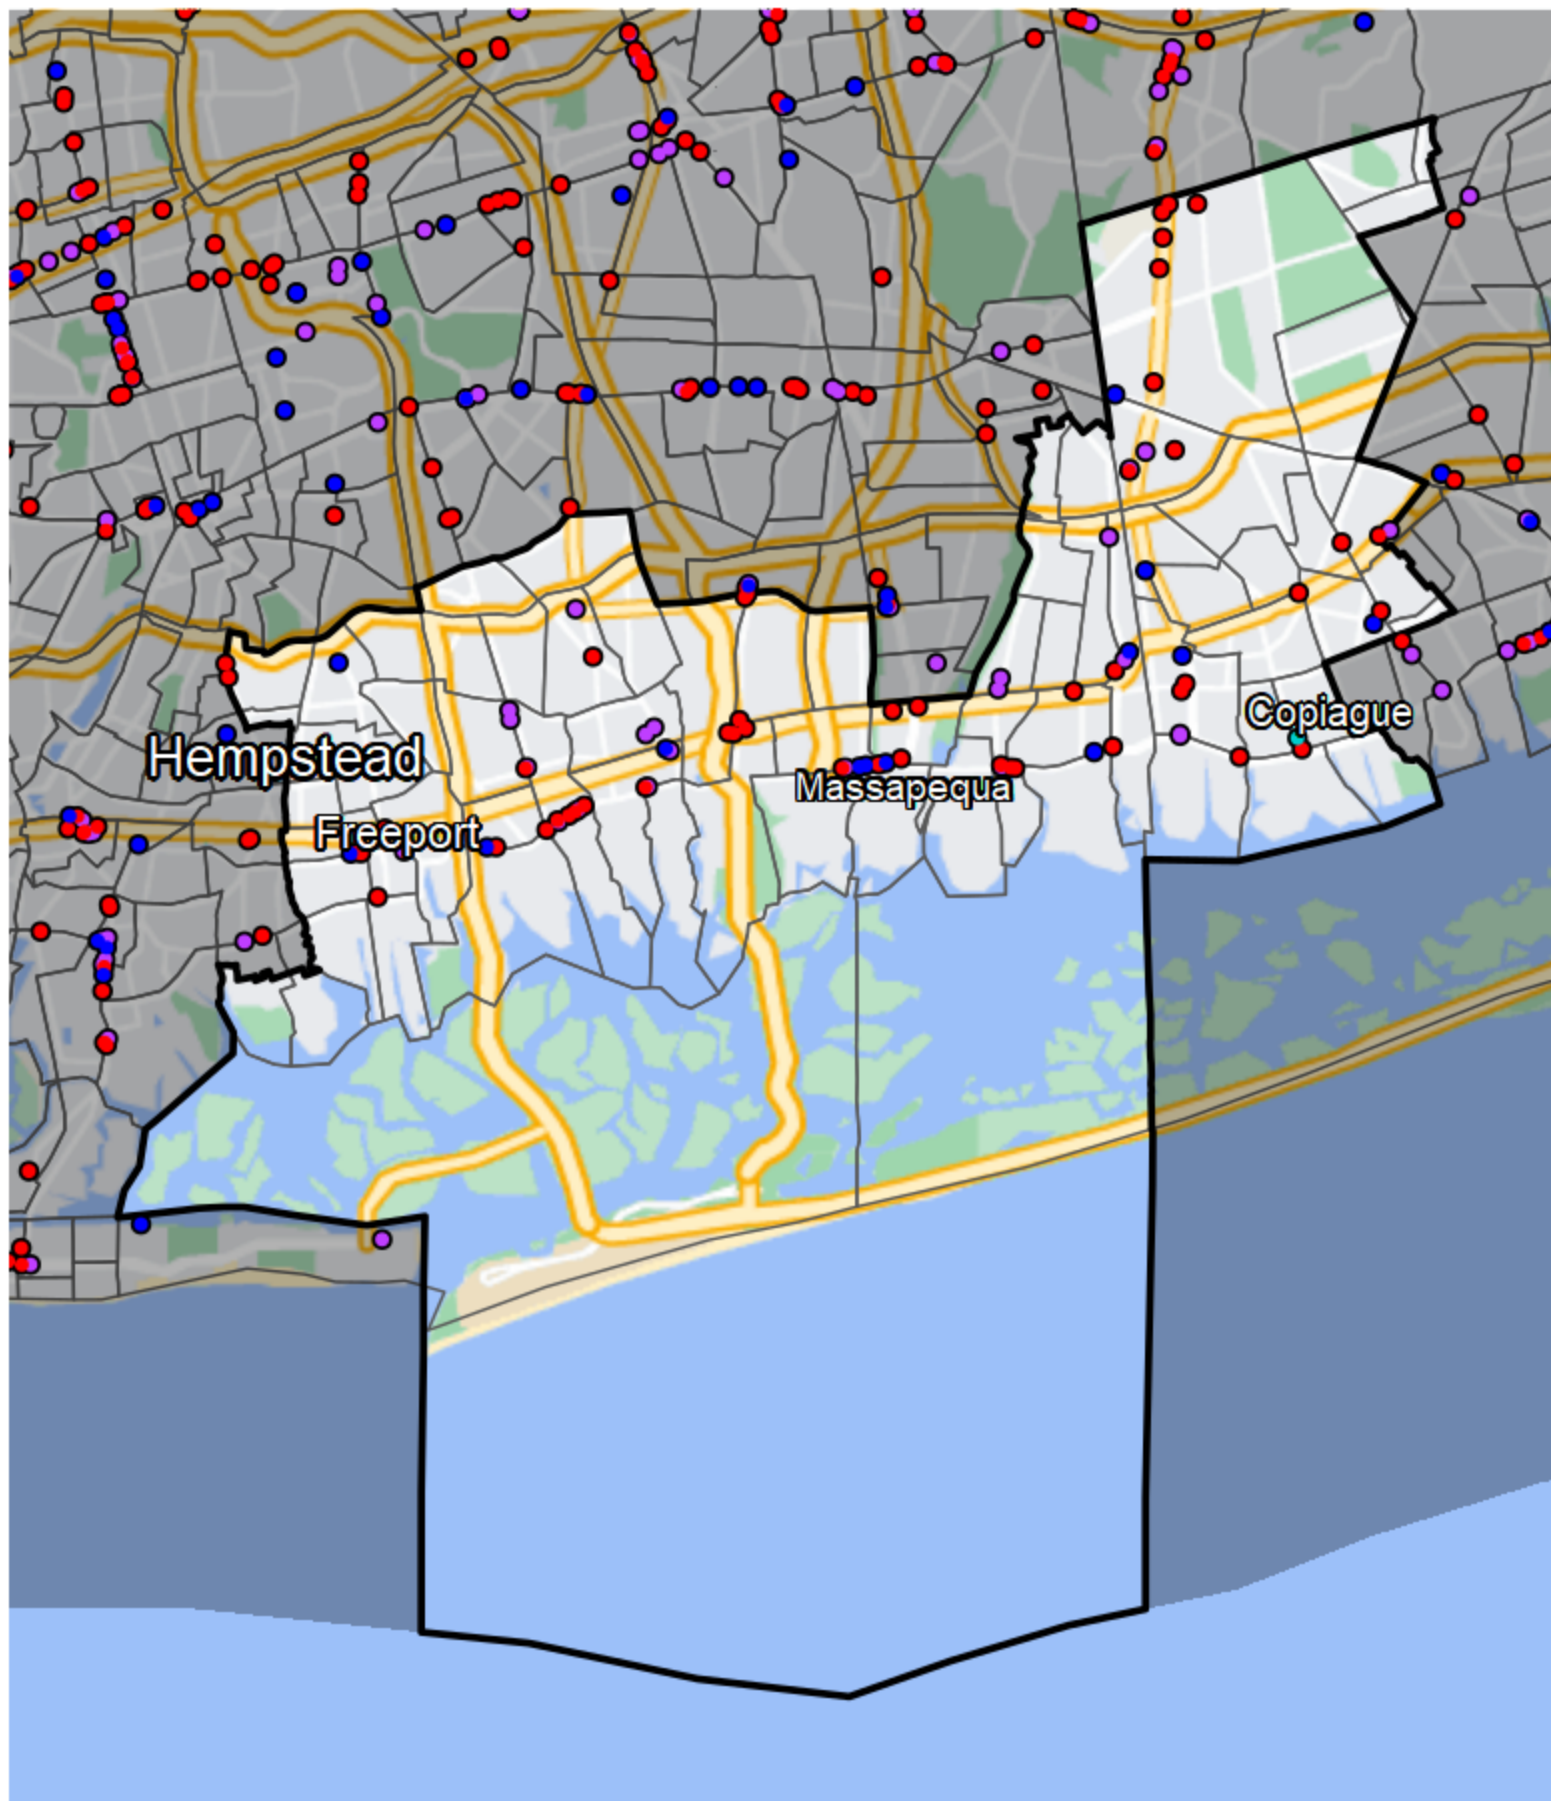

New York - State Senate District 8

Banking Desert

No Branches within 10 Miles of Population Center

Financial Institutions

- Bank: 21
- Bank, Out-of-State: 47
- Credit Union: 13
- Credit Union, Out-of-State: 1