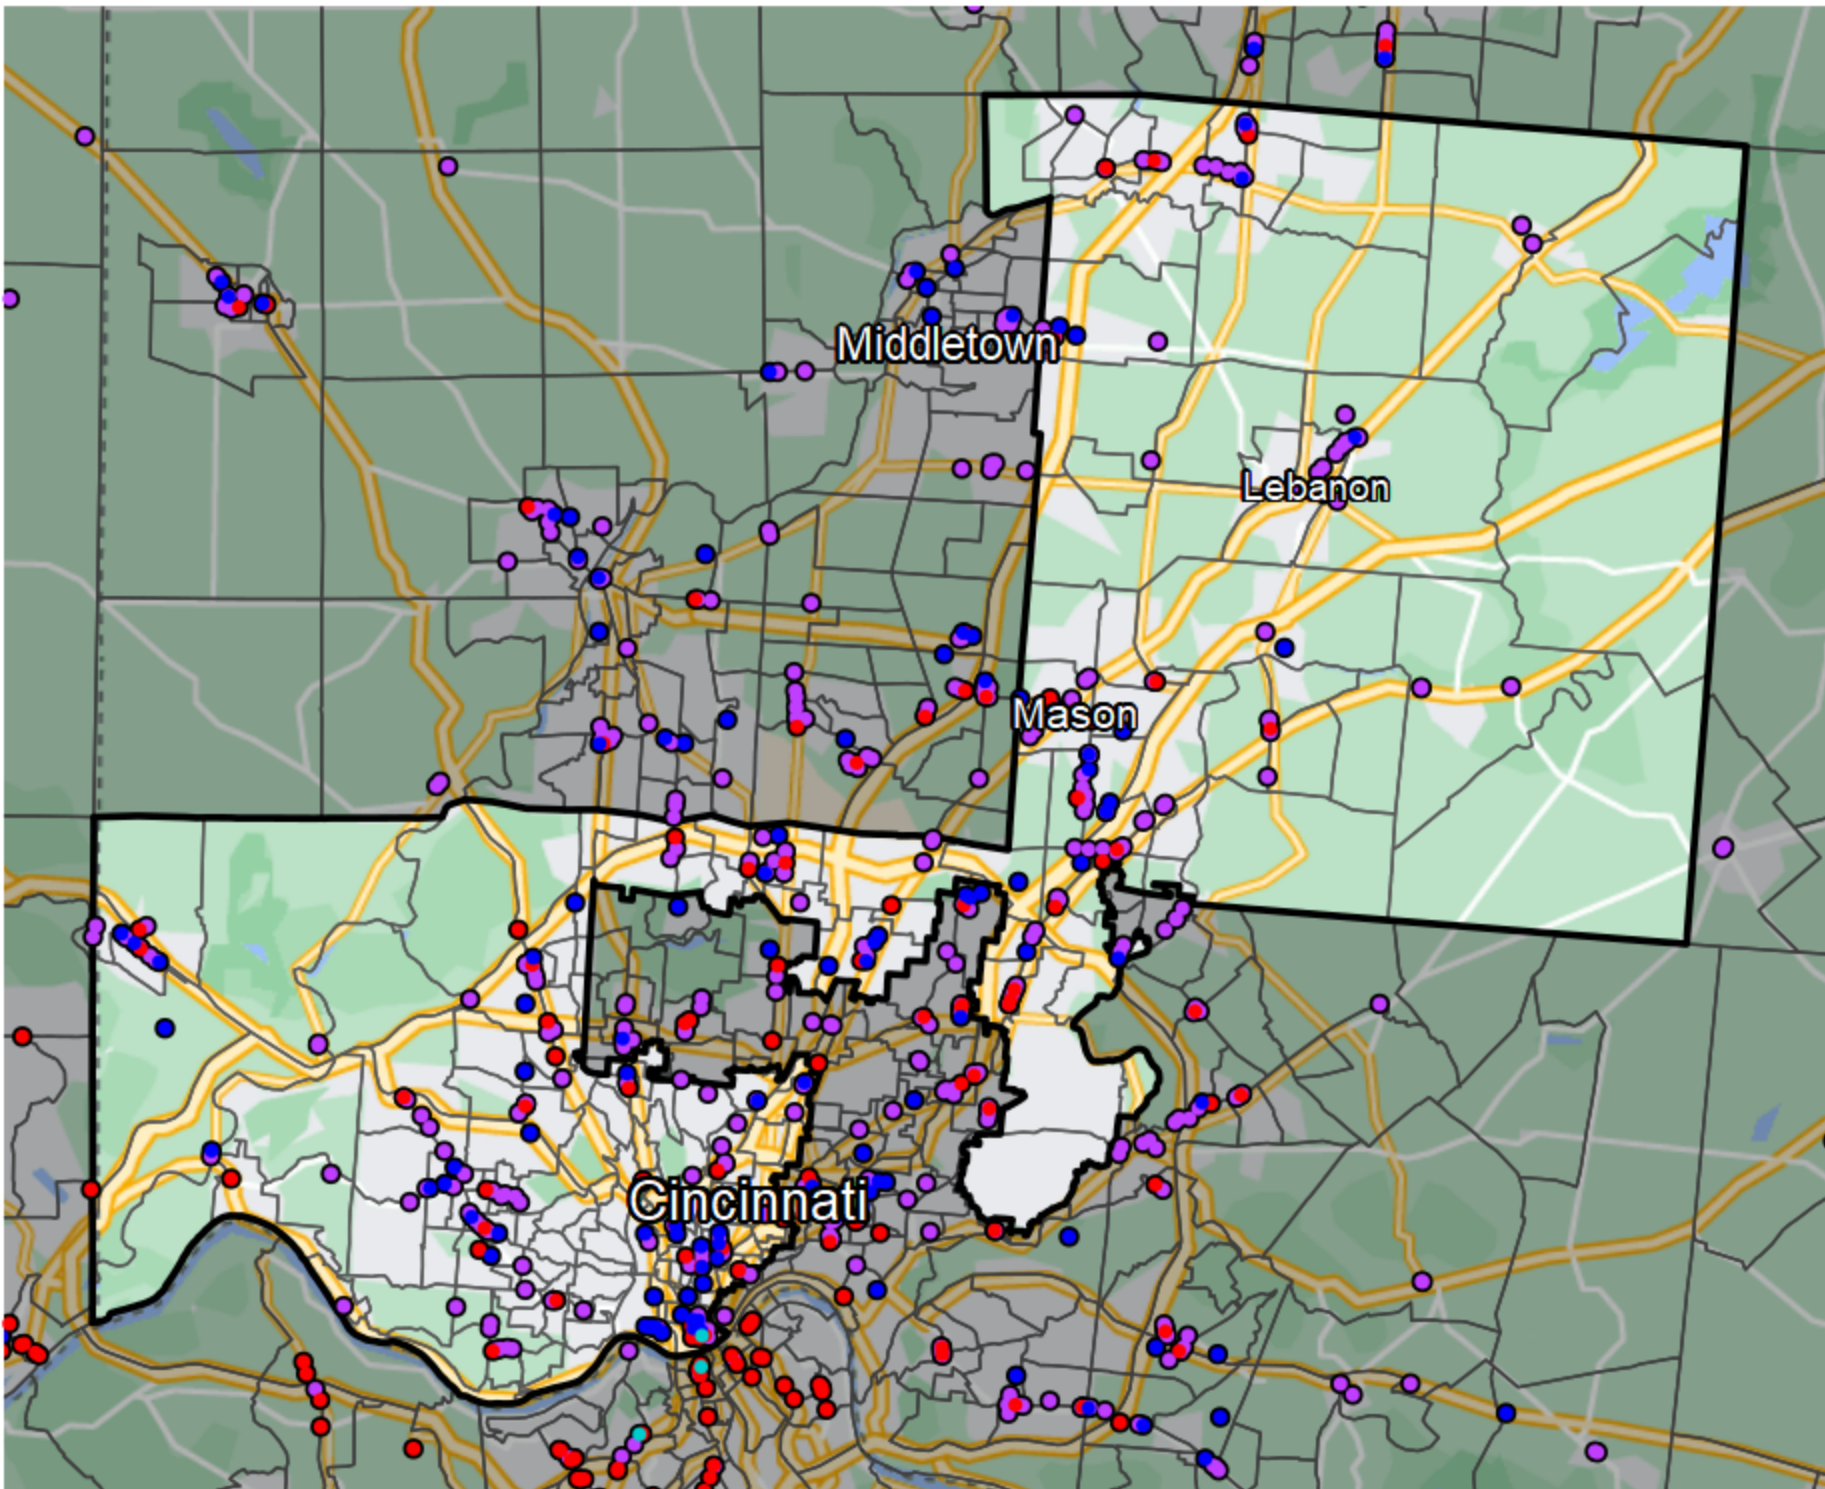

# Ohio - Congressional District 1

**Banking Desert**  
No Branches within 10 Miles of Population Center

**Financial Institutions**

- Bank: 184
- Bank, Out-of-State: 51
- Credit Union: 63
- Credit Union, Out-of-State: 1

Sources: NCUA, FDIC, UW-Madison Population Lab, CDFI, US Census, Google Maps, CUNA