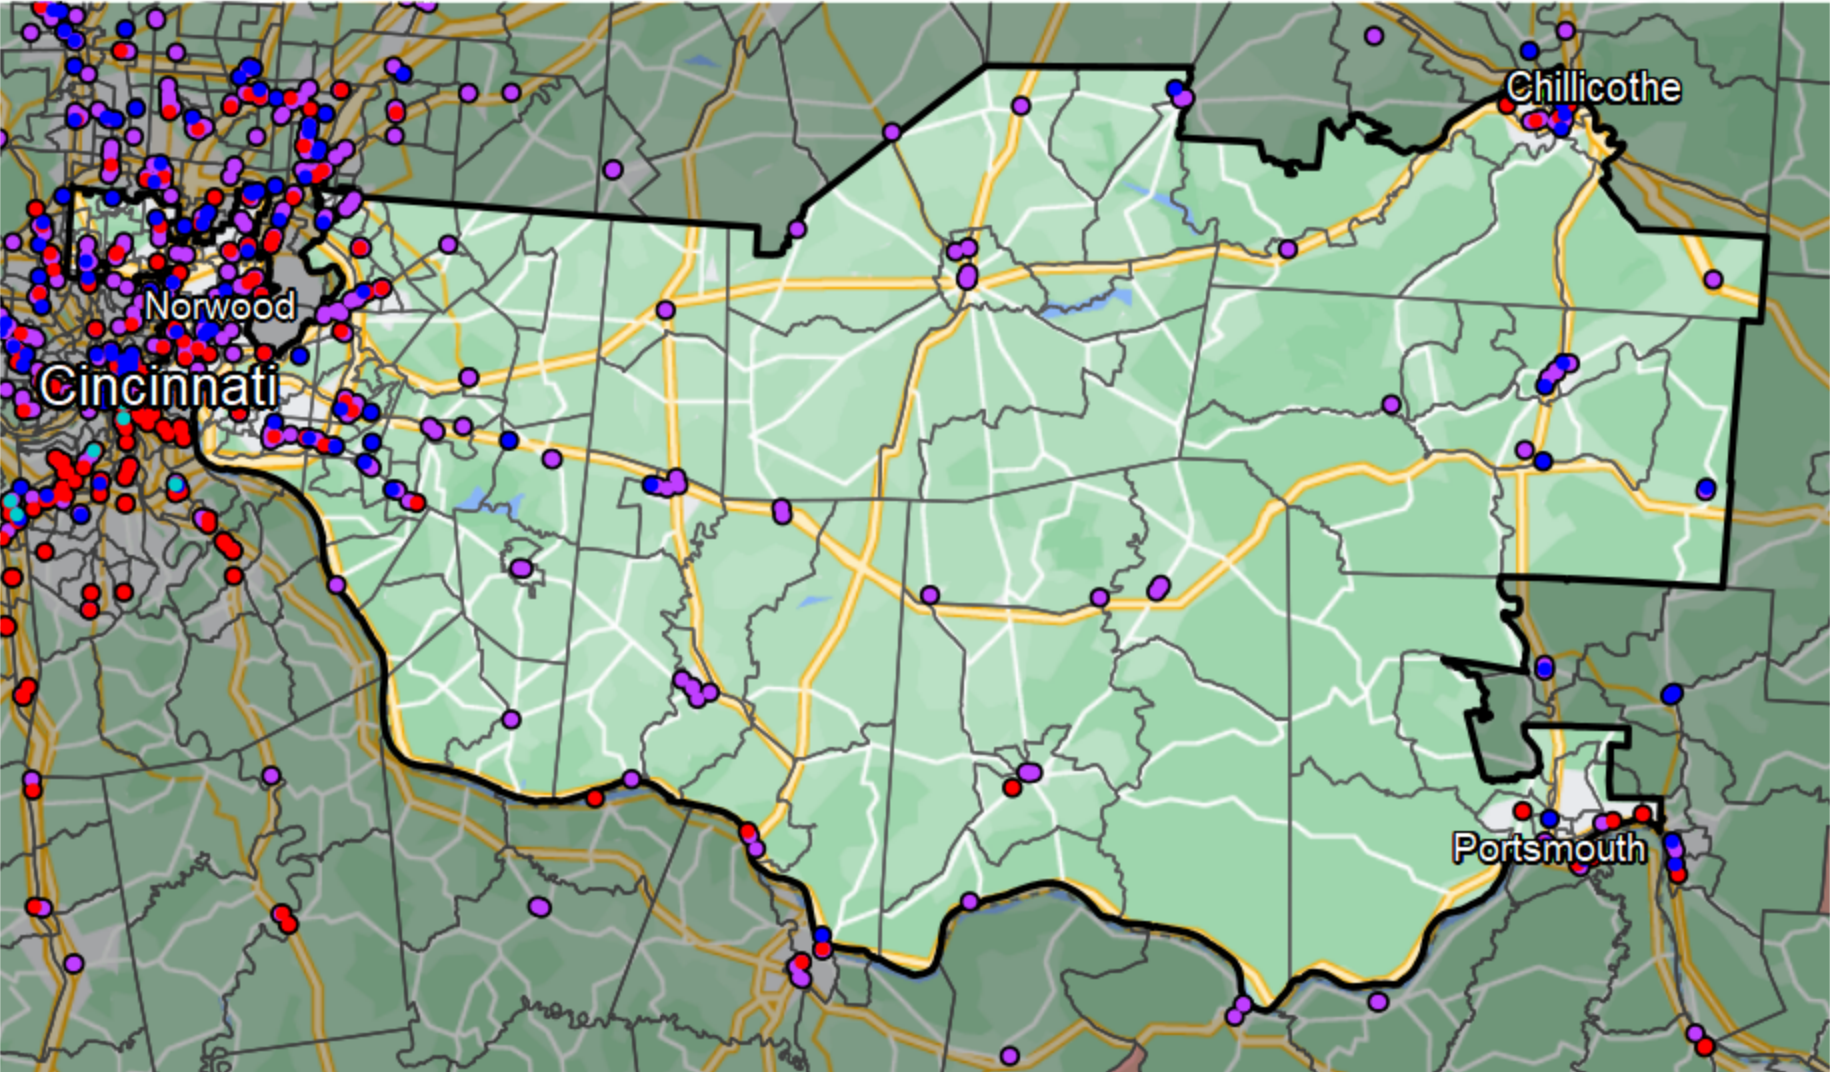

# Ohio - Congressional District 2

**Banking Desert**  
No Branches within 10 Miles of Population Center

**Financial Institutions**

- Bank: 195
- Bank, Out-of-State: 47
- Credit Union: 41
- Credit Union, Out-of-State: 0

Sources: NCUA, FDIC, UW-Madison Population Lab, CDFI, US Census, Google Maps, CUNA