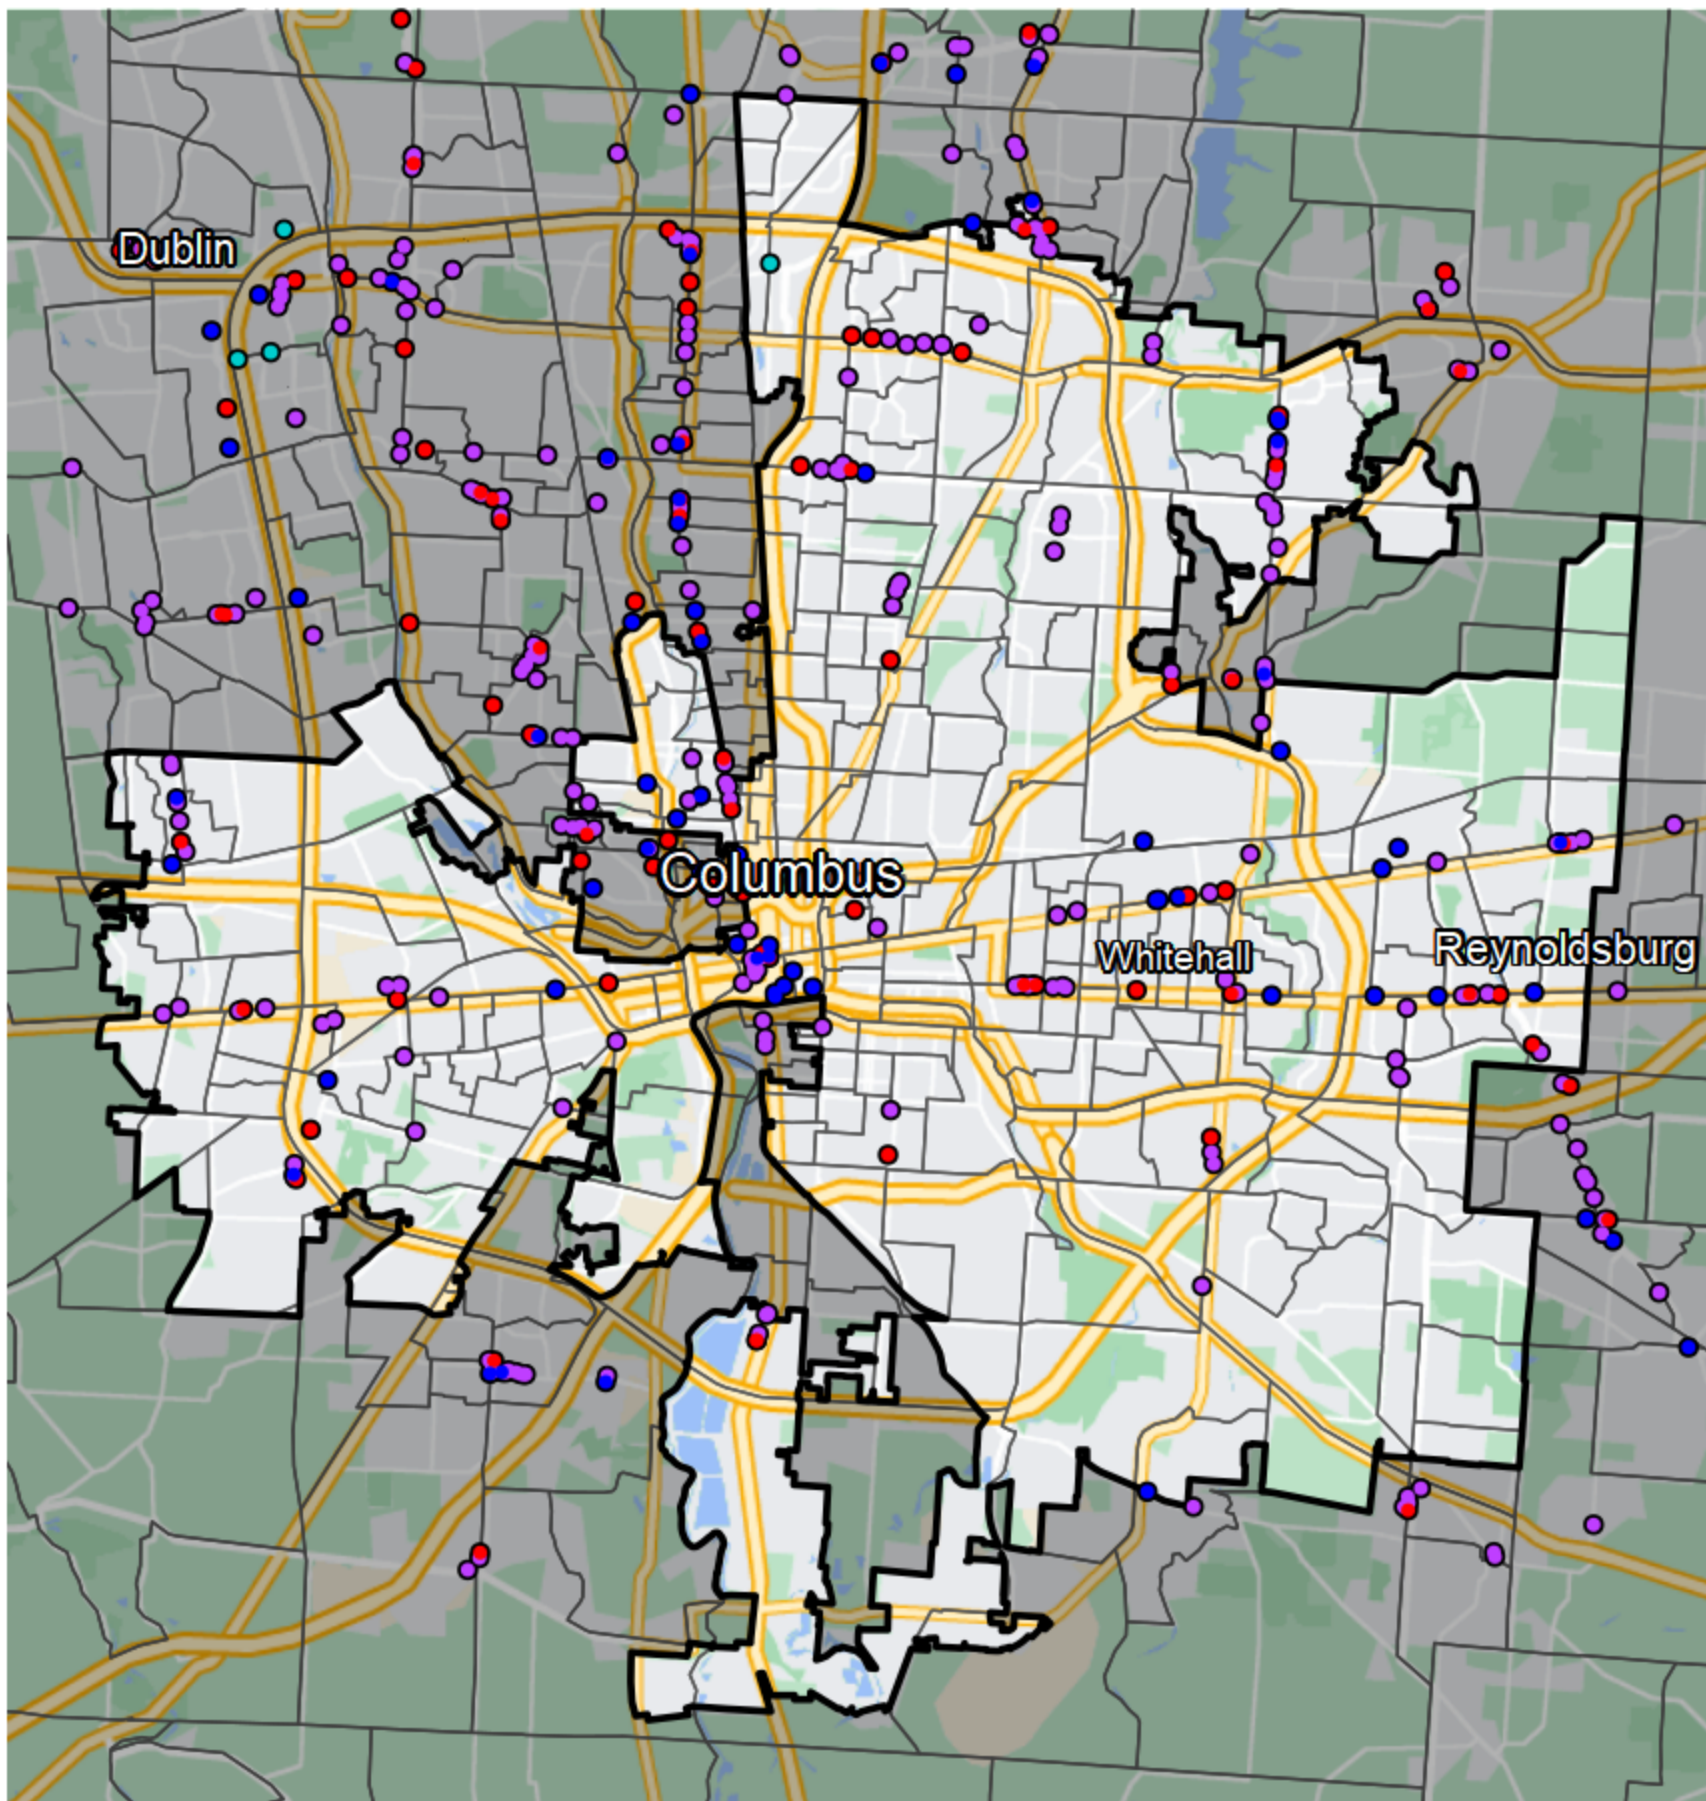

Ohio - Congressional District 3

Banking Desert

No Branches within 10 Miles of Population Center

Financial Institutions

- Bank: 112
- Bank, Out-of-State: 33
- Credit Union: 35
- Credit Union, Out-of-State: 1