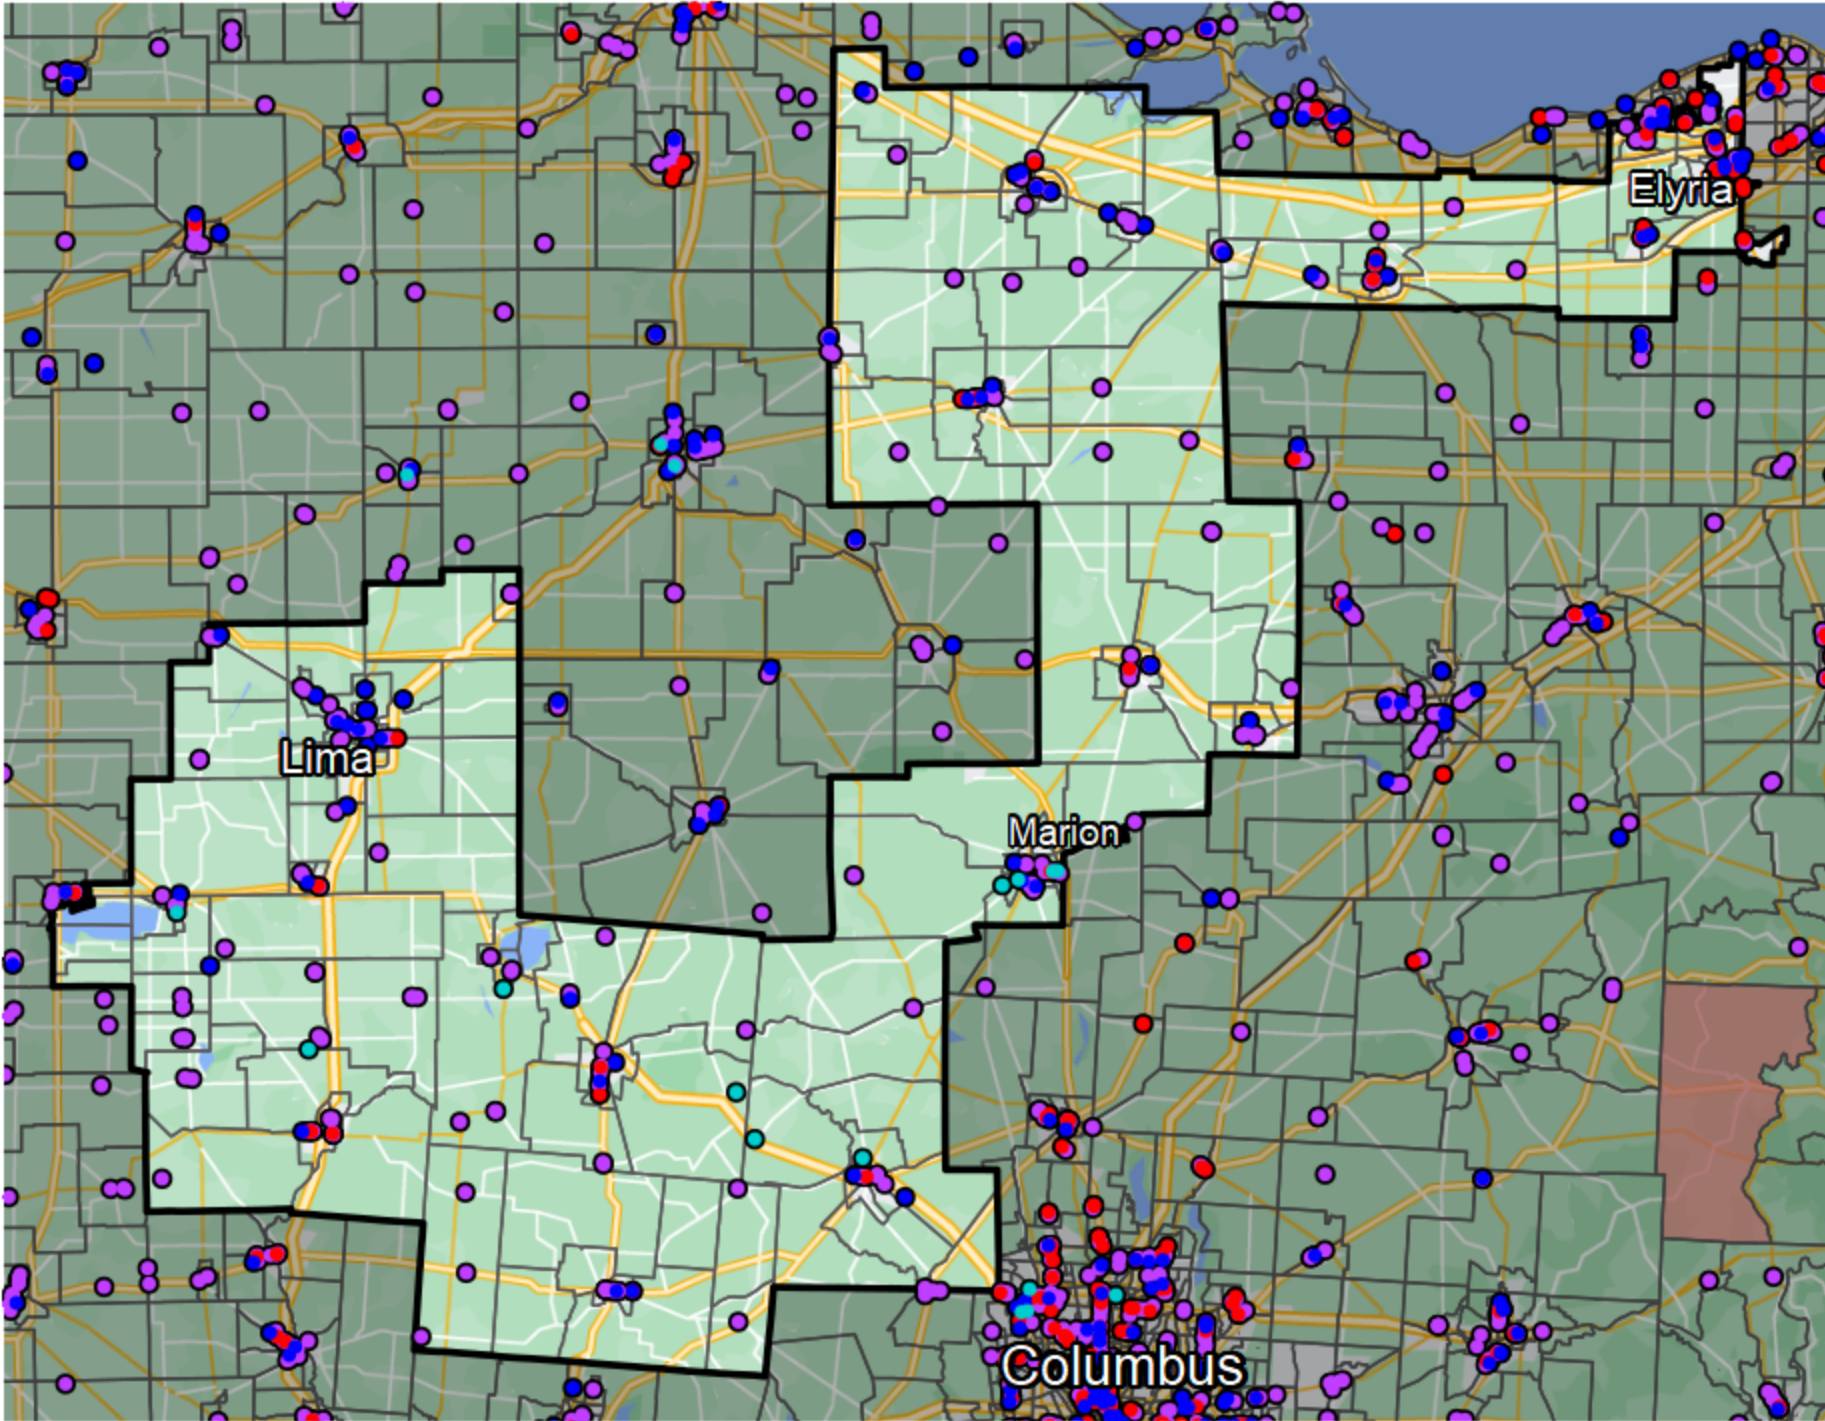

Ohio - Congressional District 4

Banking Desert

No Branches within 10 Miles of Population Center

Financial Institutions

- Bank: 194
- Bank, Out-of-State: 34
- Credit Union: 52
- Credit Union, Out-of-State: 10

Sources: NCUA, FDIC, UW-Madison Population Lab, CDFI, US Census, Google Maps, CUNA