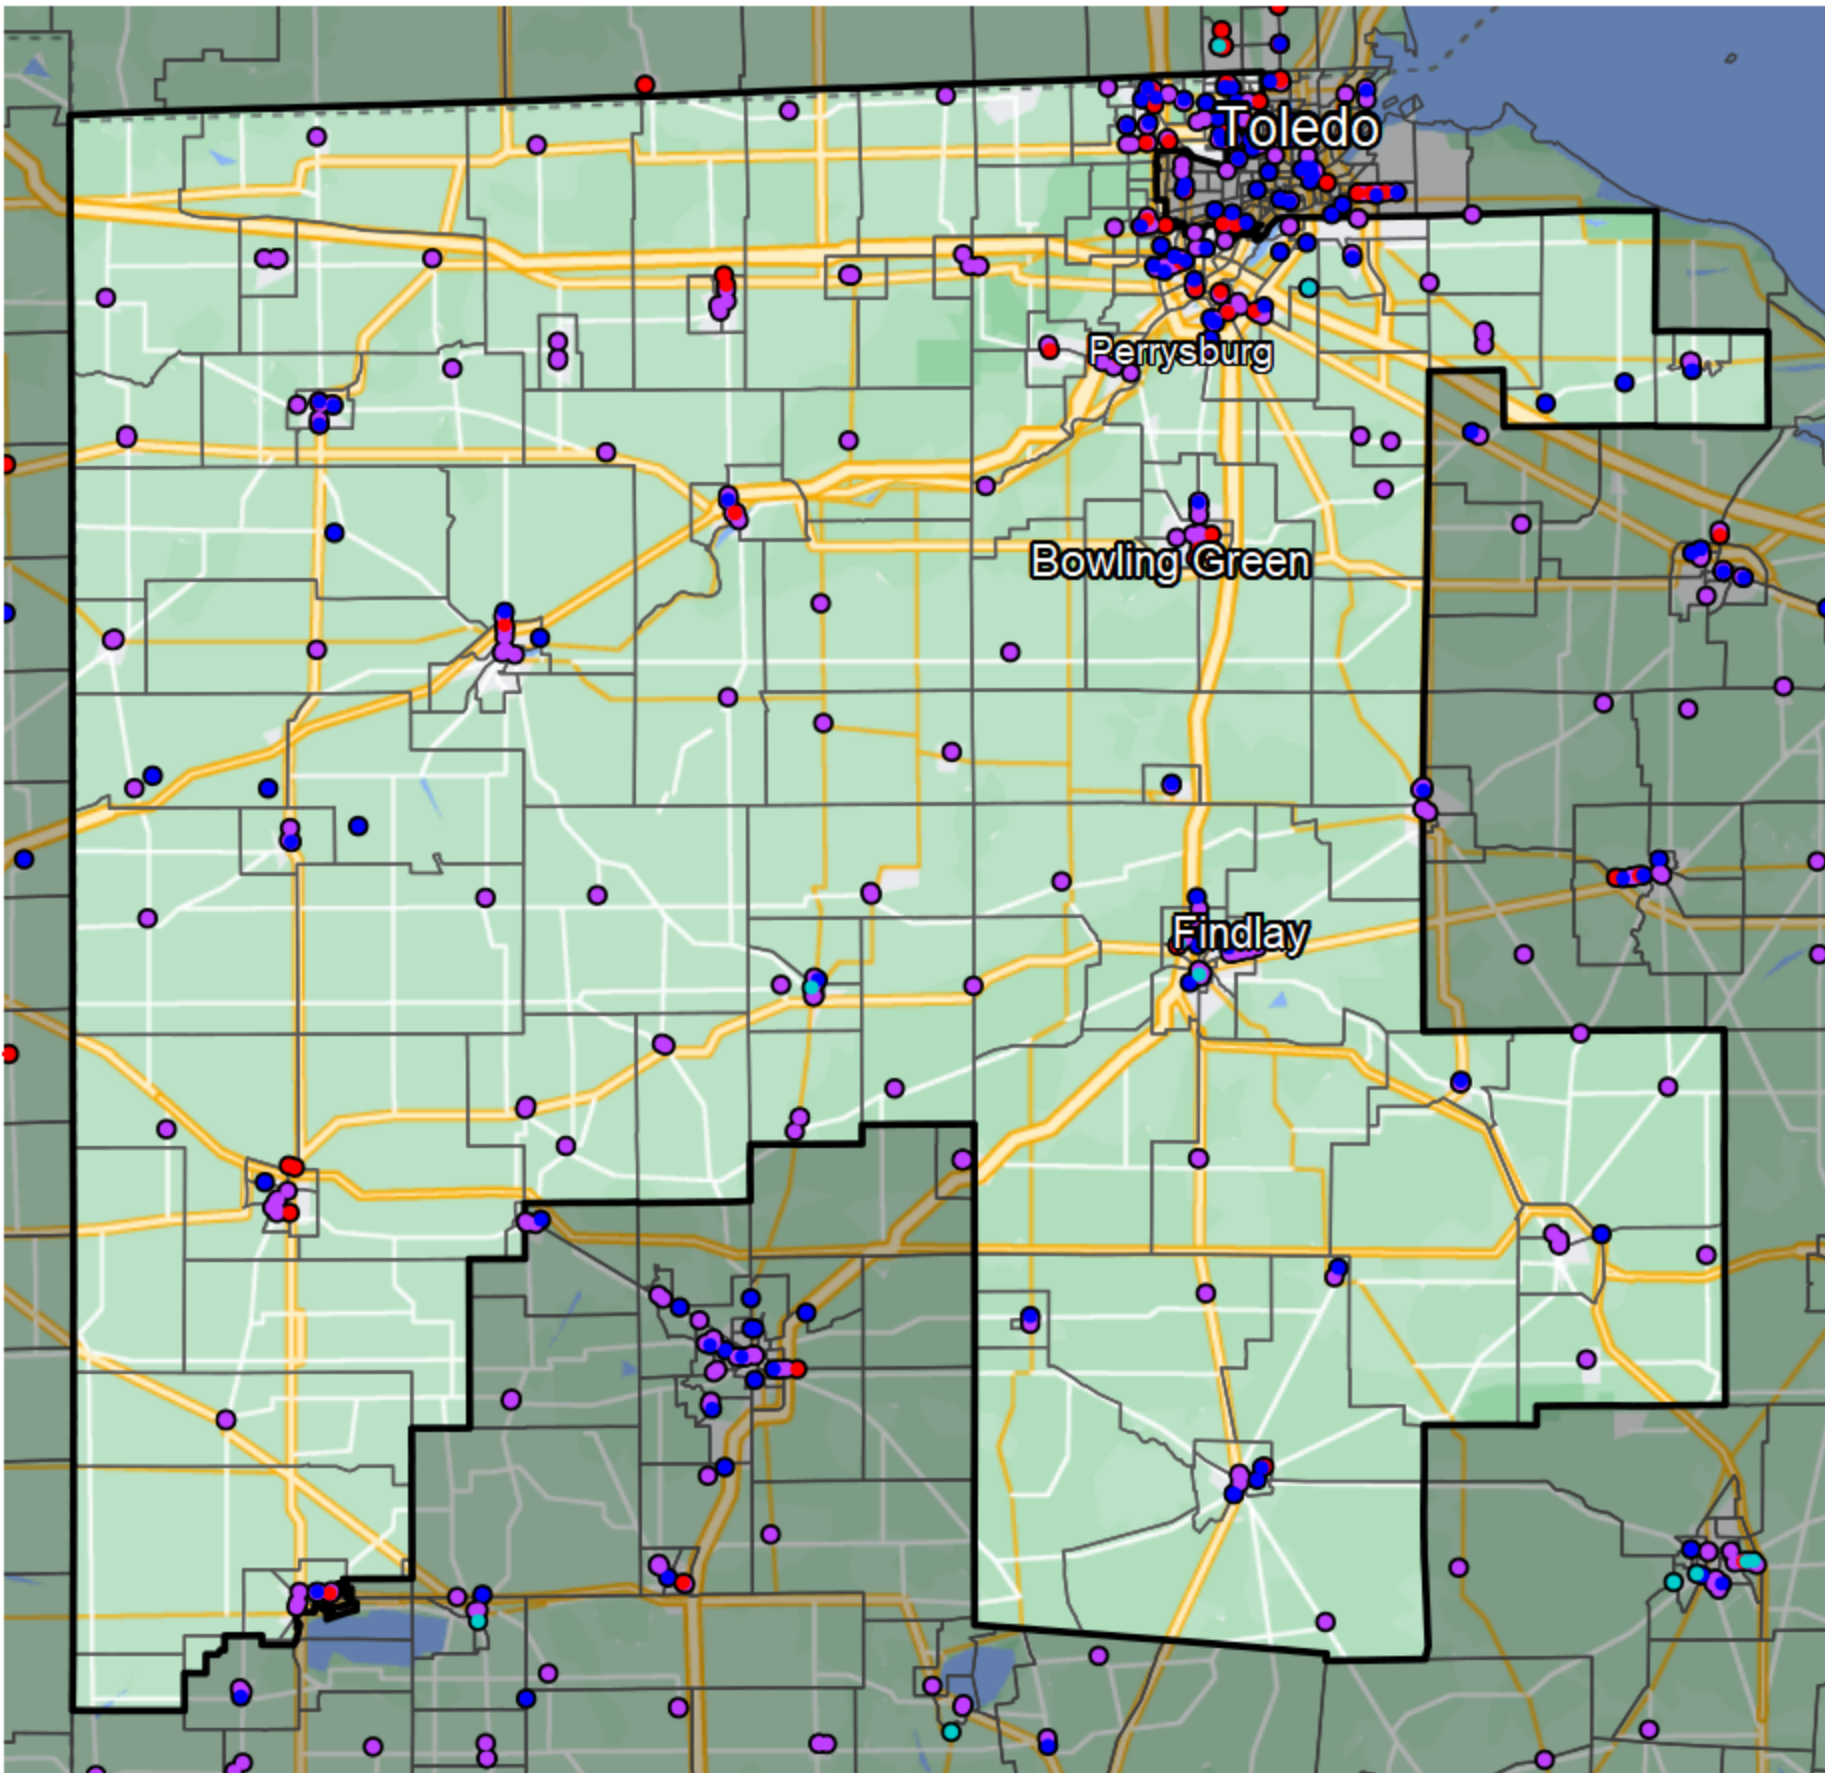

Ohio - Congressional District 5

Banking Desert

No Branches within 10 Miles of Population Center

Financial Institutions

- Bank: 235
- Bank, Out-of-State: 32
- Credit Union: 64
- Credit Union, Out-of-State: 4