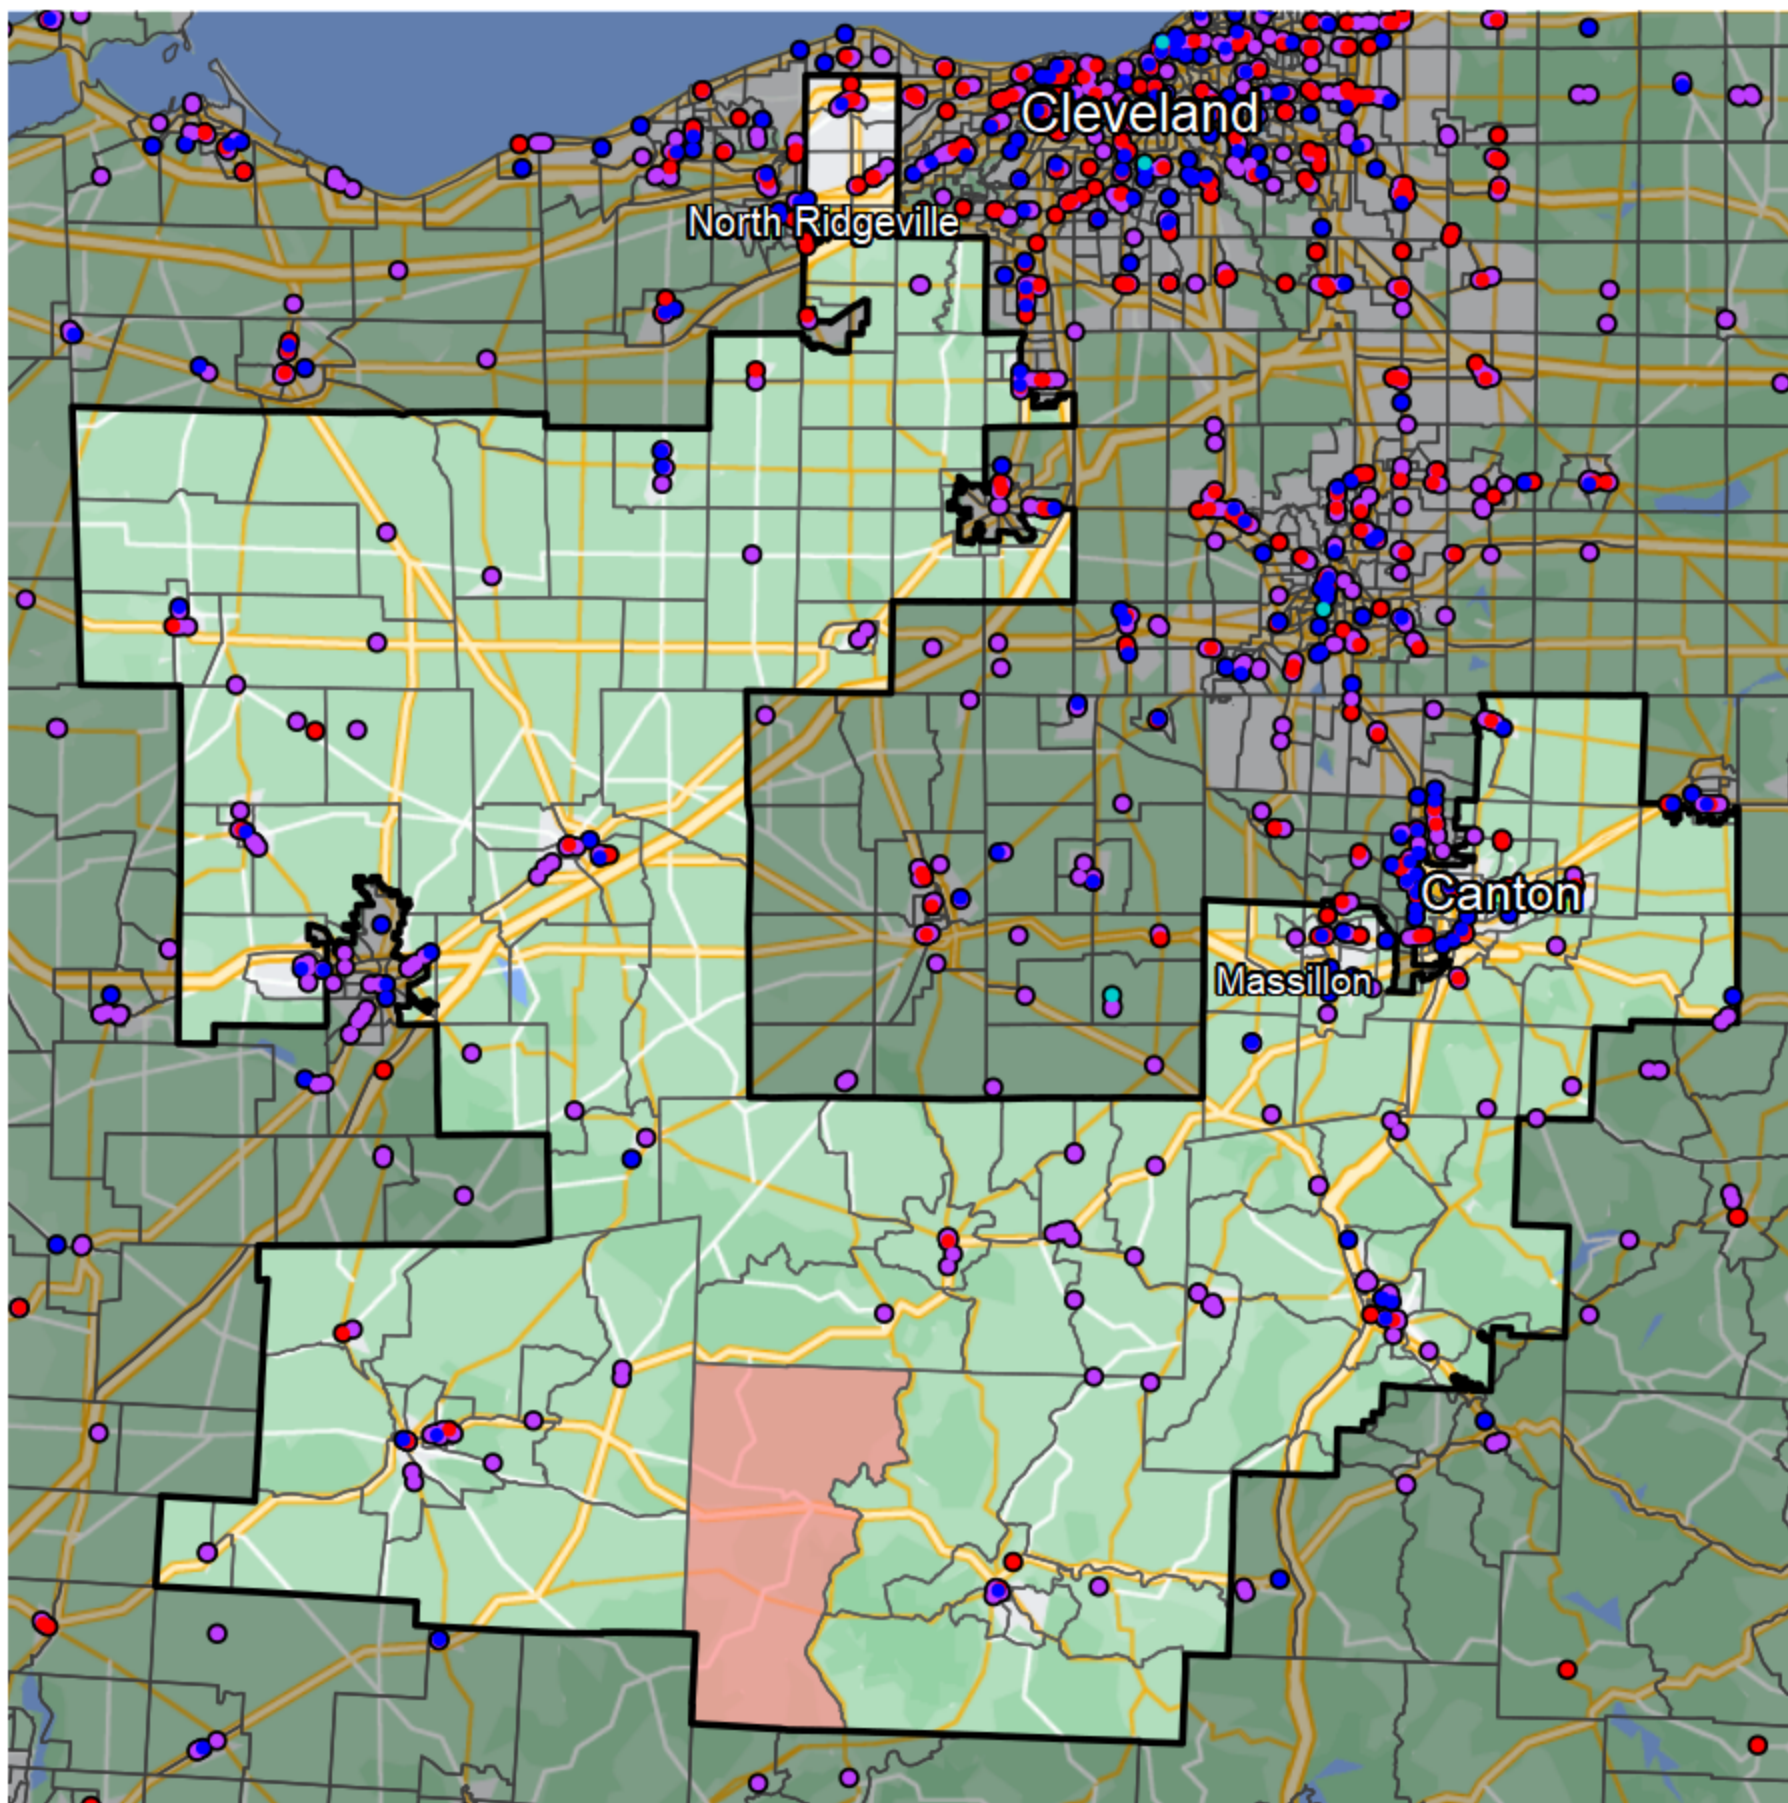

Ohio - Congressional District 7

Banking Desert

No Branches within 10 Miles of Population Center

Financial Institutions

- Bank: 164
- Bank, Out-of-State: 46
- Credit Union: 40
- Credit Union, Out-of-State: 0