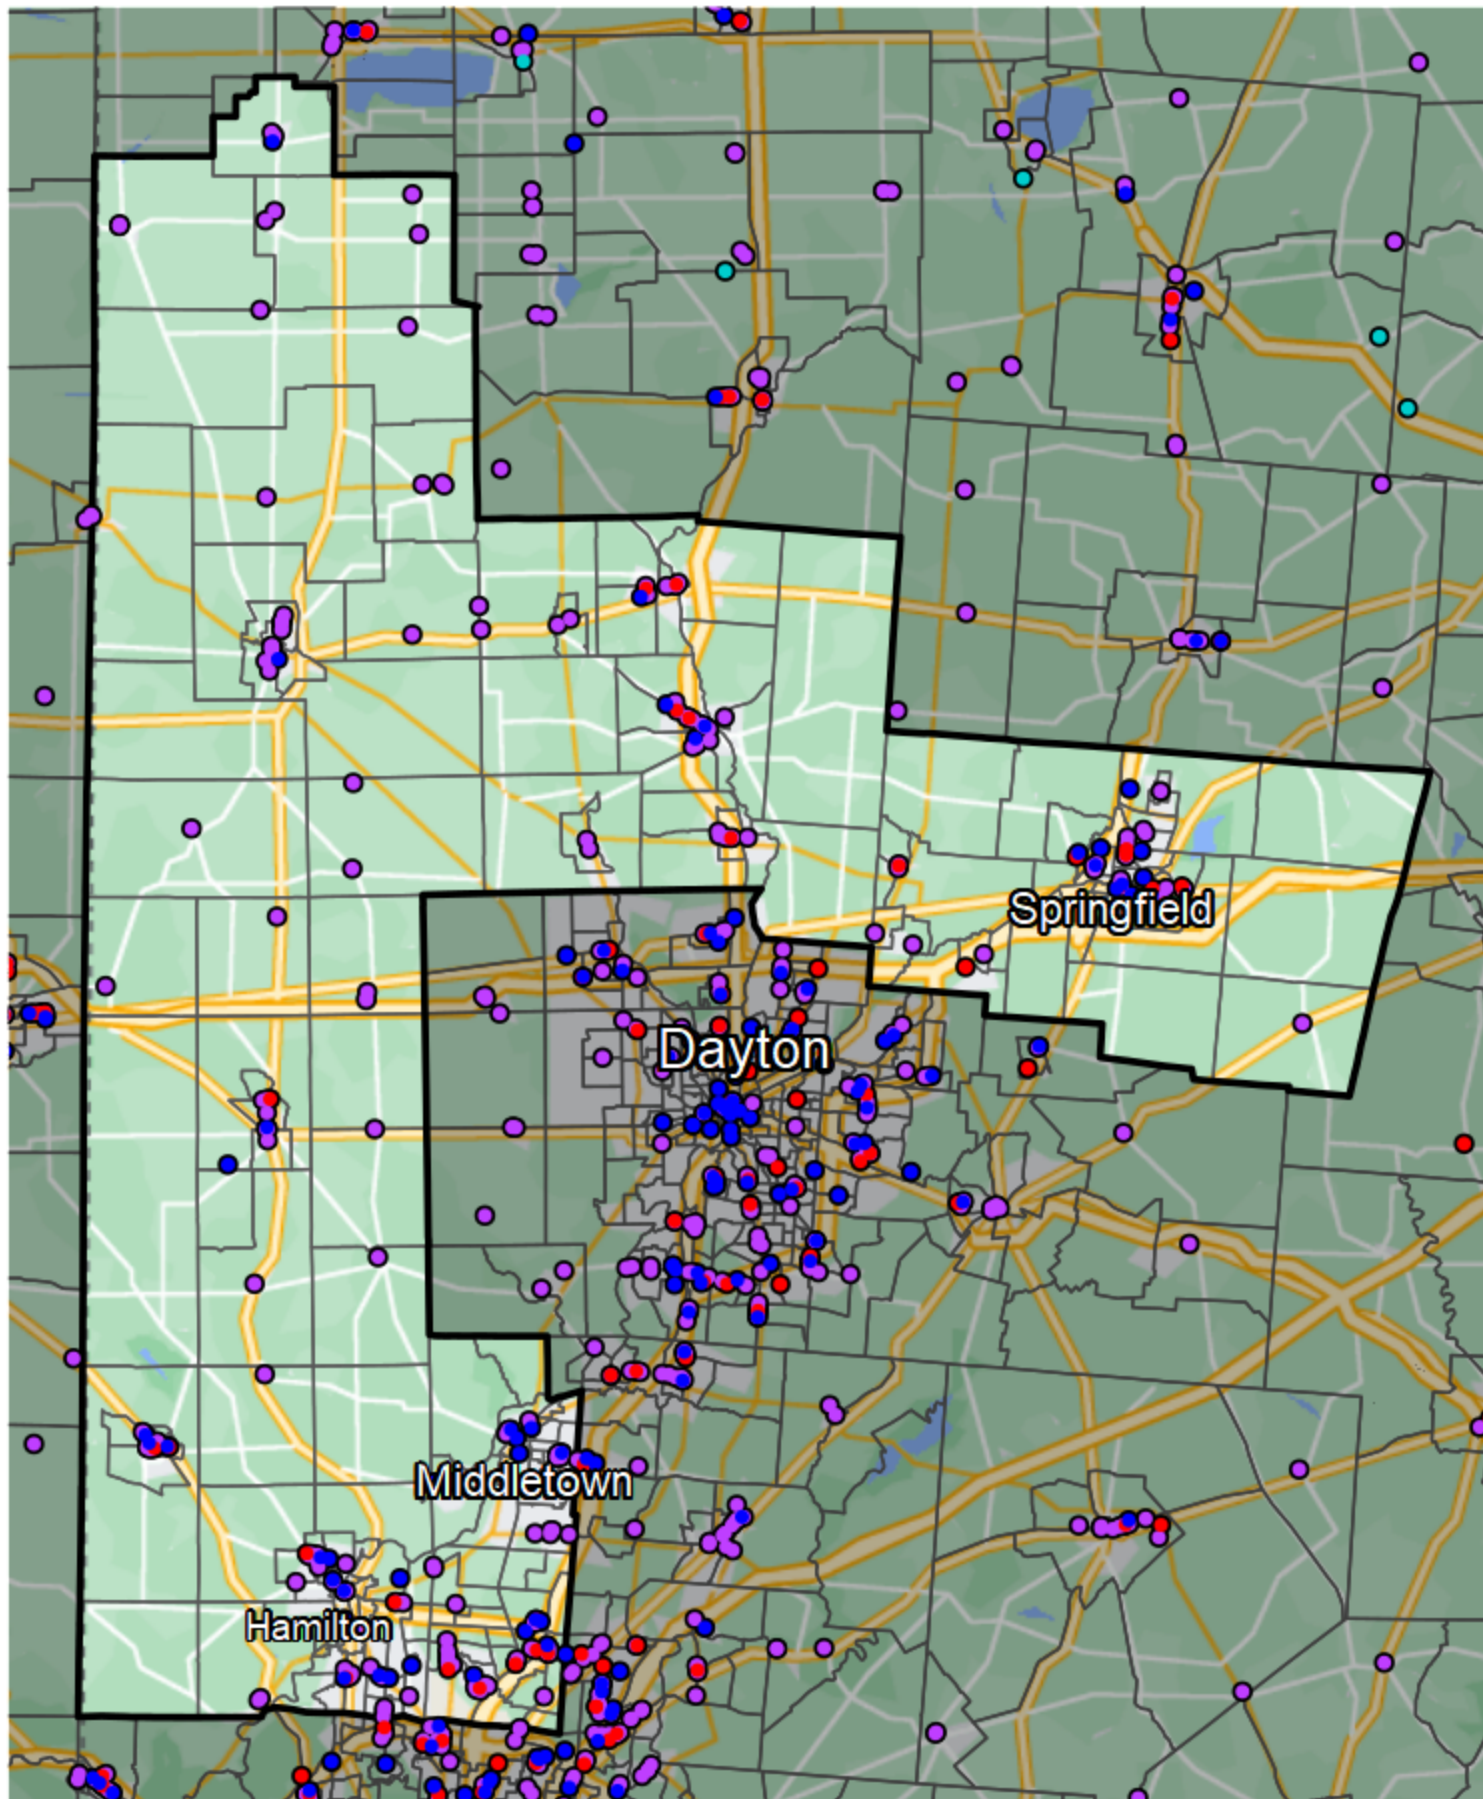

Ohio - Congressional District 8

Financial Institutions

- Bank: 185
- Bank, Out-of-State: 27
- Credit Union: 41
- Credit Union, Out-of-State: 0

Banking Desert

- No Branches within 10 Miles of Population Center