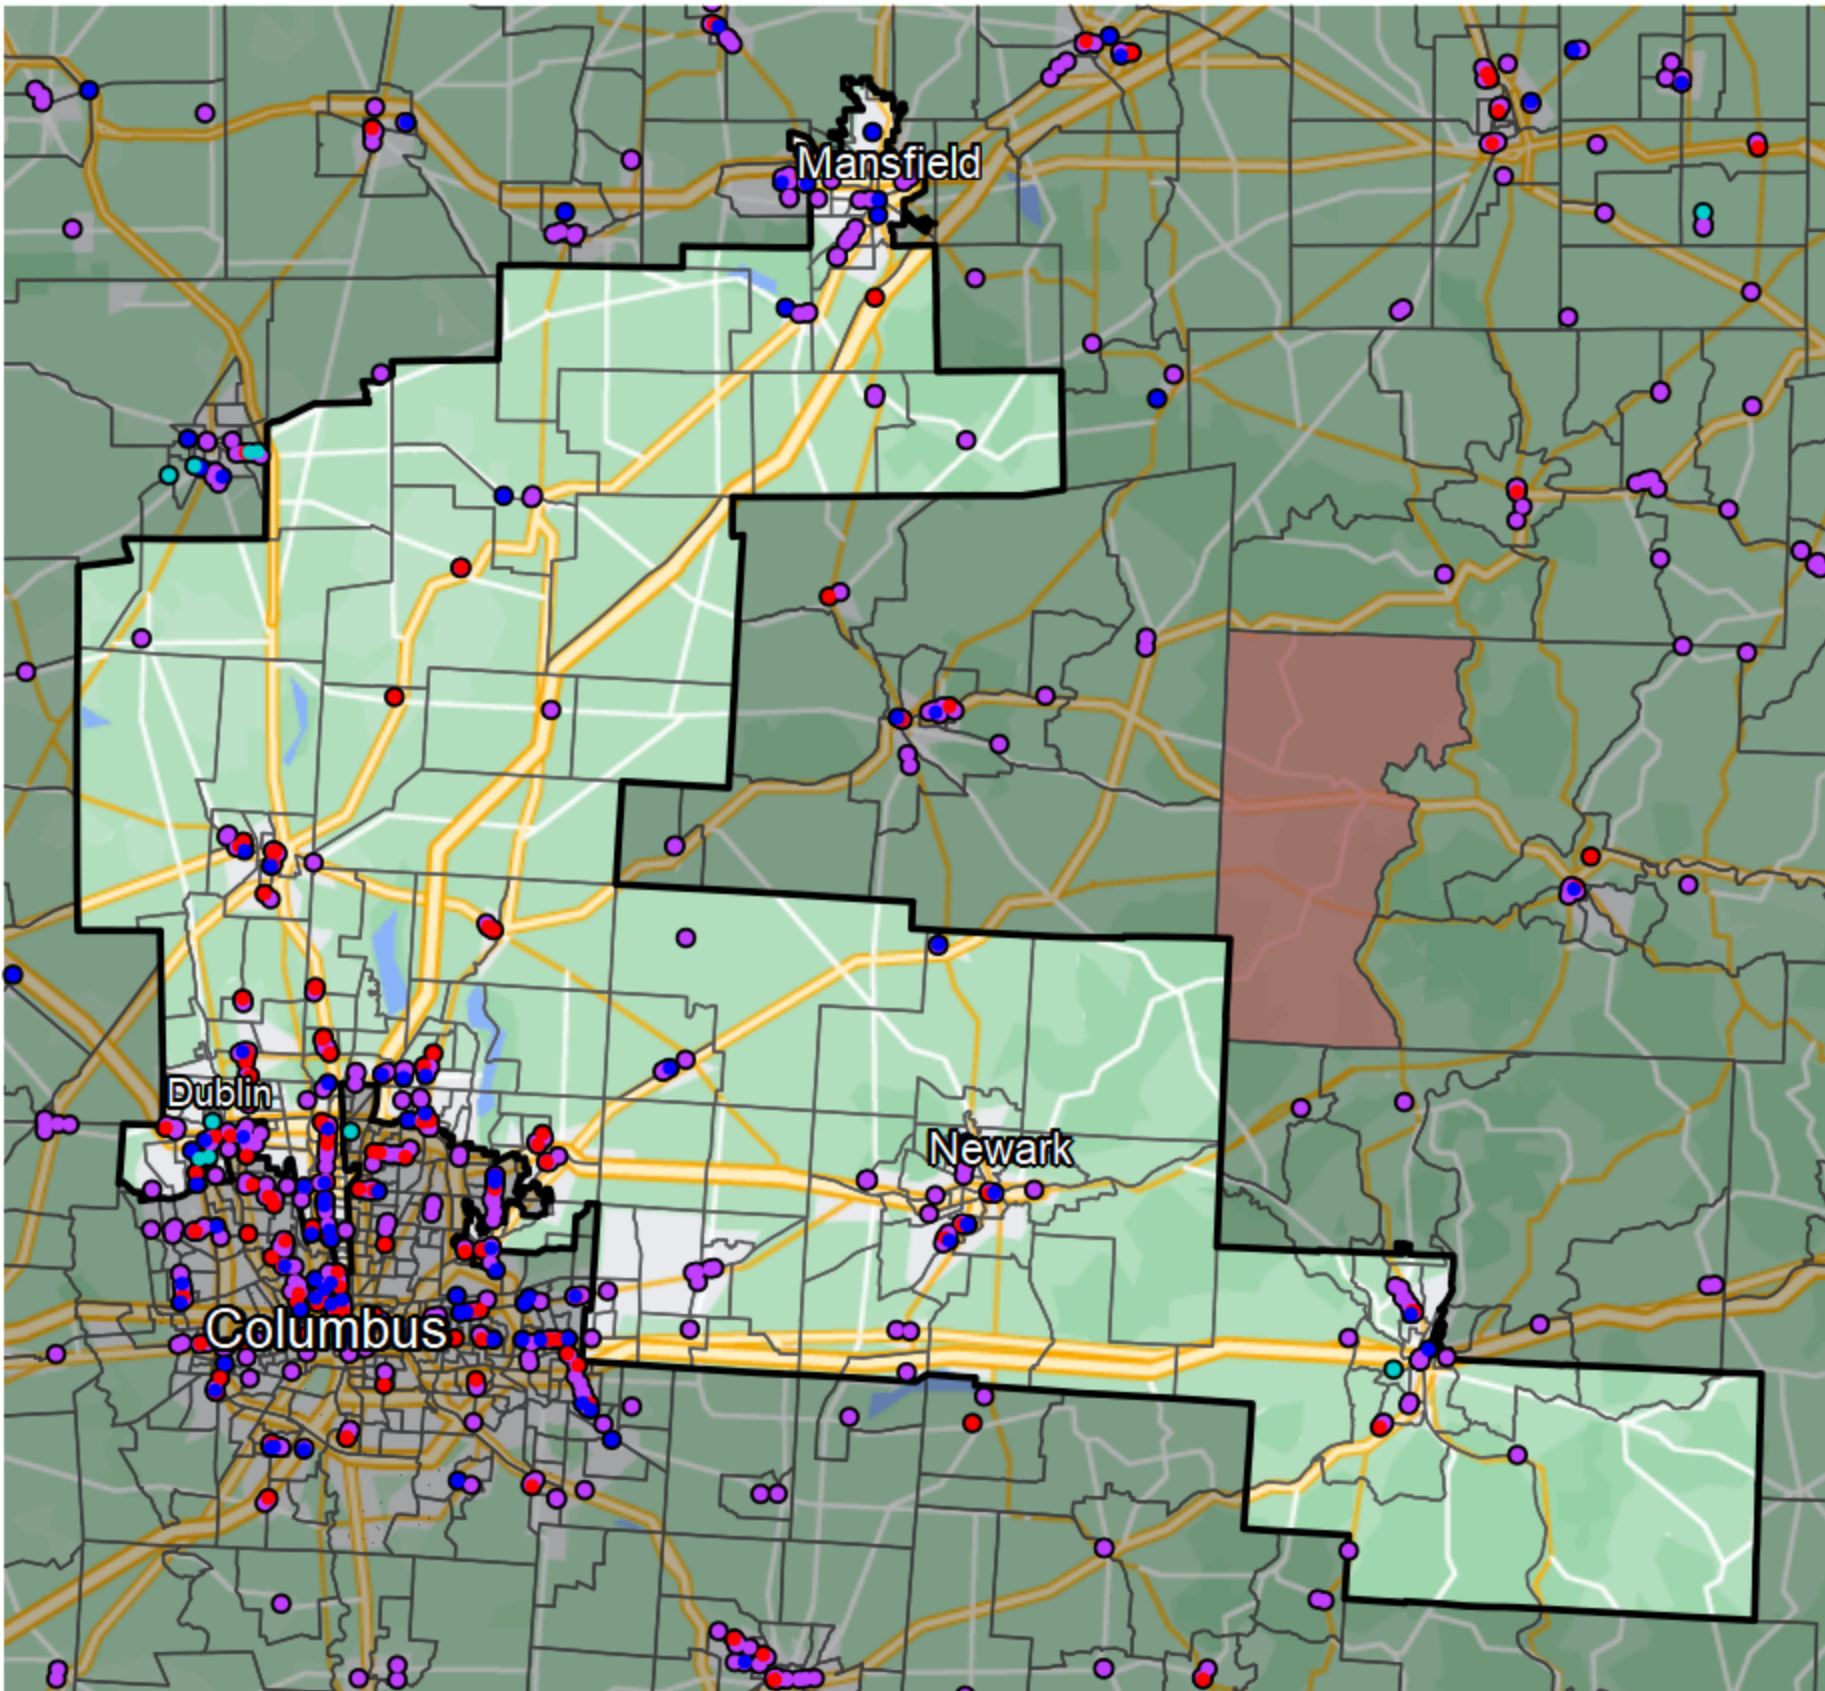

Ohio - Congressional District 12

Banking Desert

No Branches within 10 Miles of Population Center

Financial Institutions

- Bank: 195
- Bank, Out-of-State: 53
- Credit Union: 38
- Credit Union, Out-of-State: 4