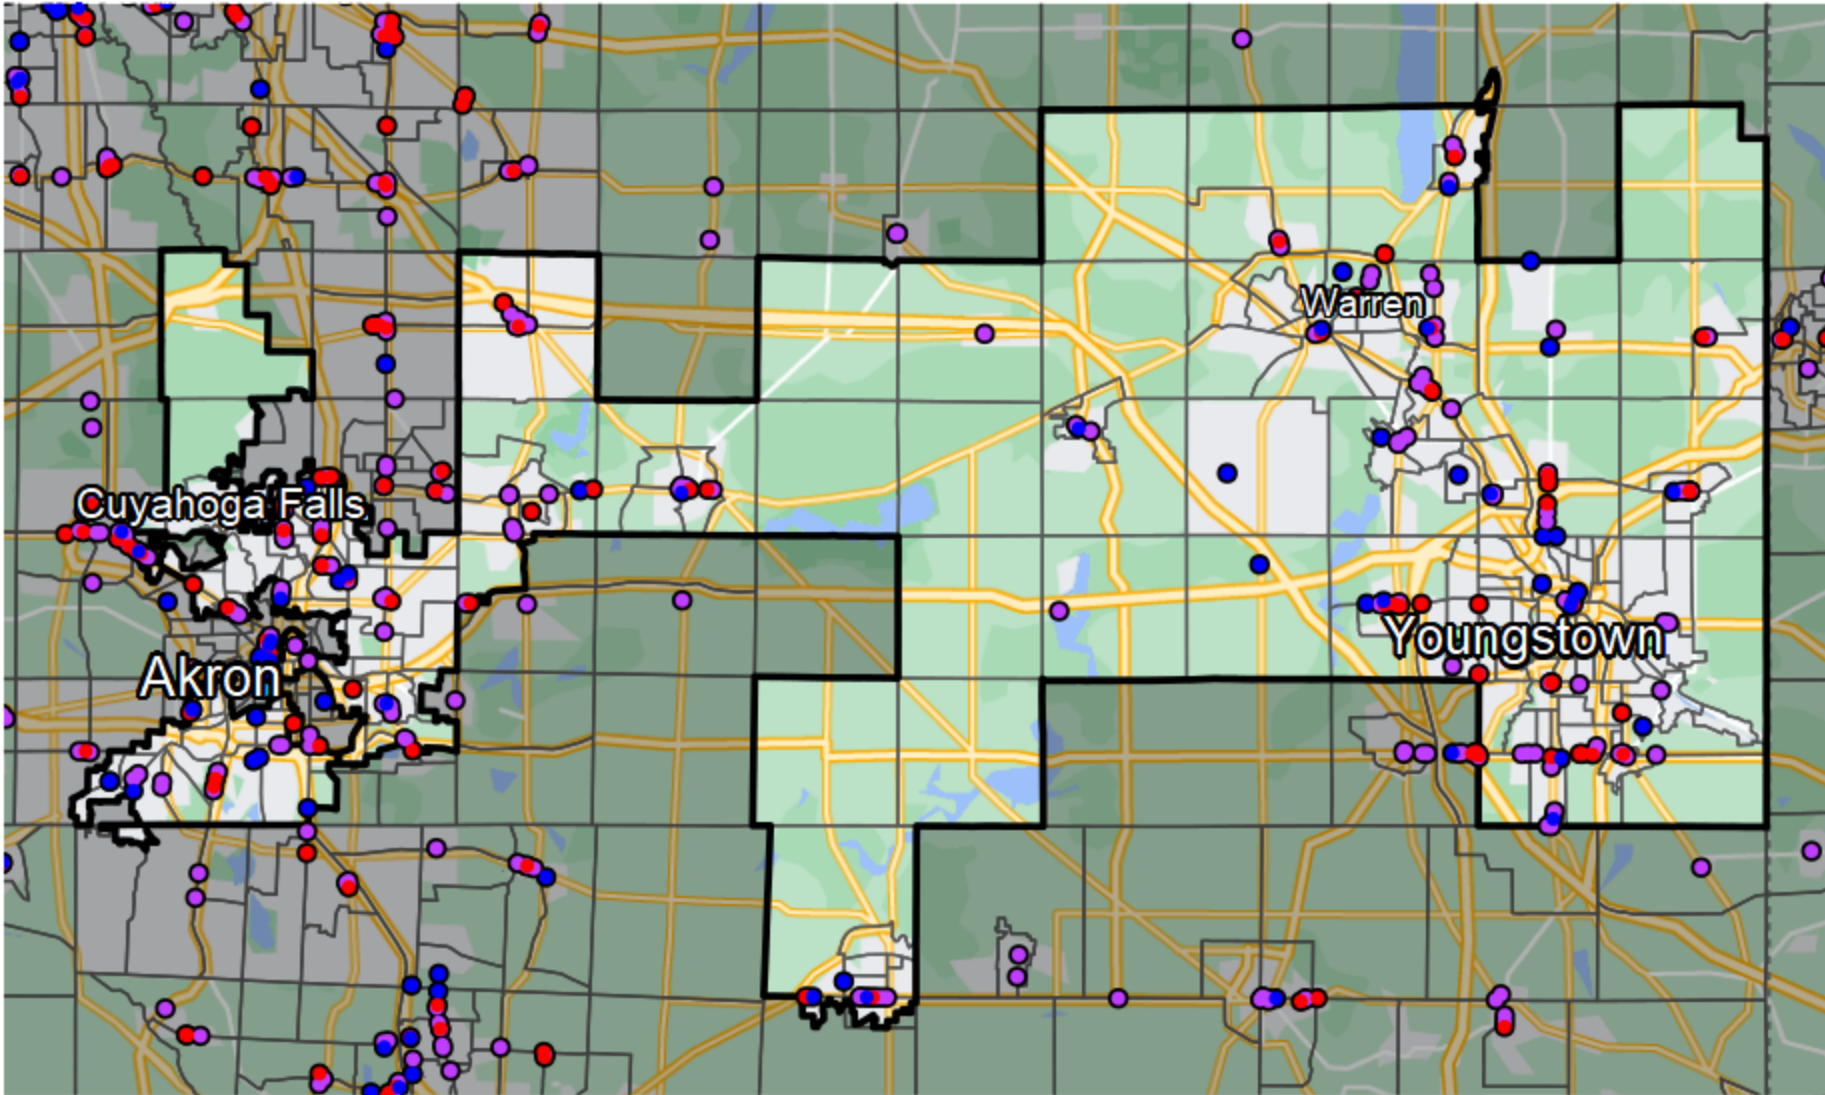

Ohio - Congressional District 13

Banking Desert

No Branches within 10 Miles of Population Center

Financial Institutions

- Bank: 125
- Bank, Out-of-State: 54
- Credit Union: 45
- Credit Union, Out-of-State: 1