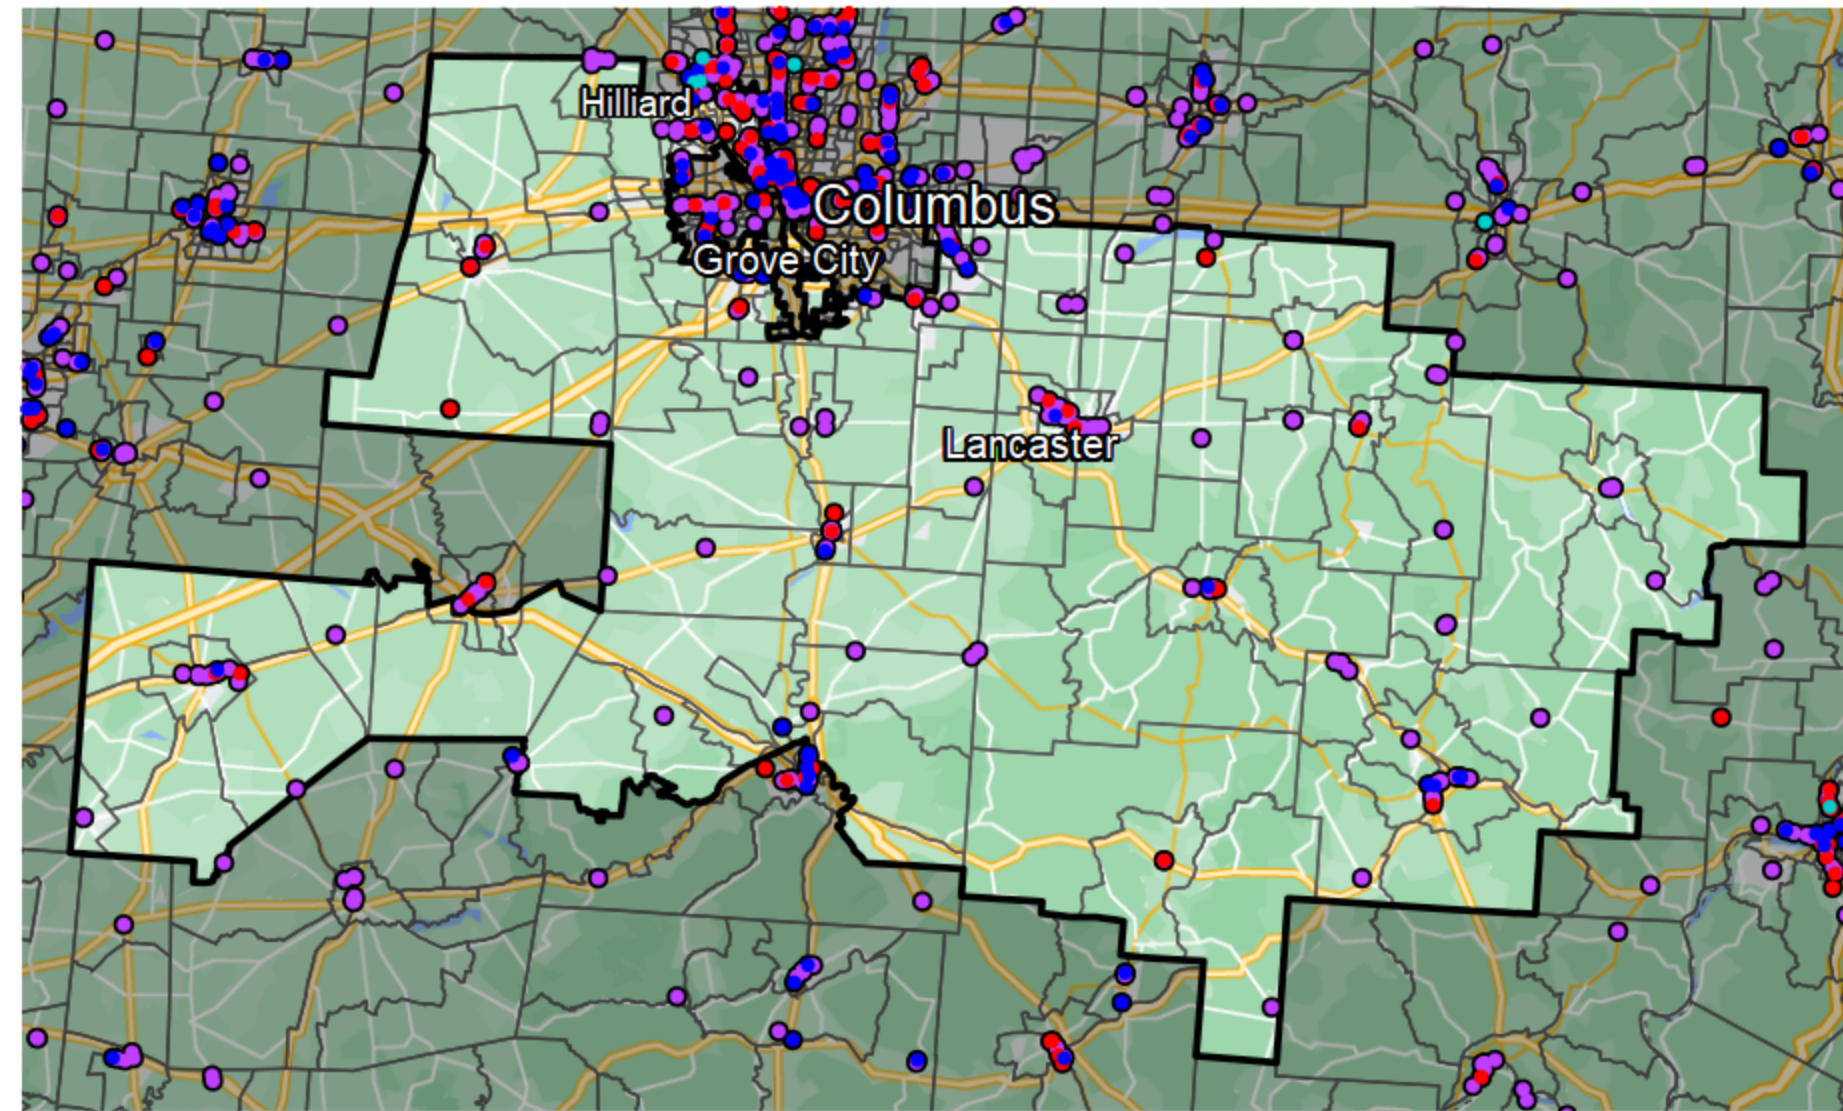

Ohio - Congressional District 15

Banking Desert
No Branches within 10 Miles of Population Center

Financial Institutions

- Bank: 193
- Bank, Out-of-State: 39
- Credit Union: 20
- Credit Union, Out-of-State: 0

Sources: NCUA, FDIC, UW-Madison Population Lab, CDFI, US Census, Google Maps, CUNA