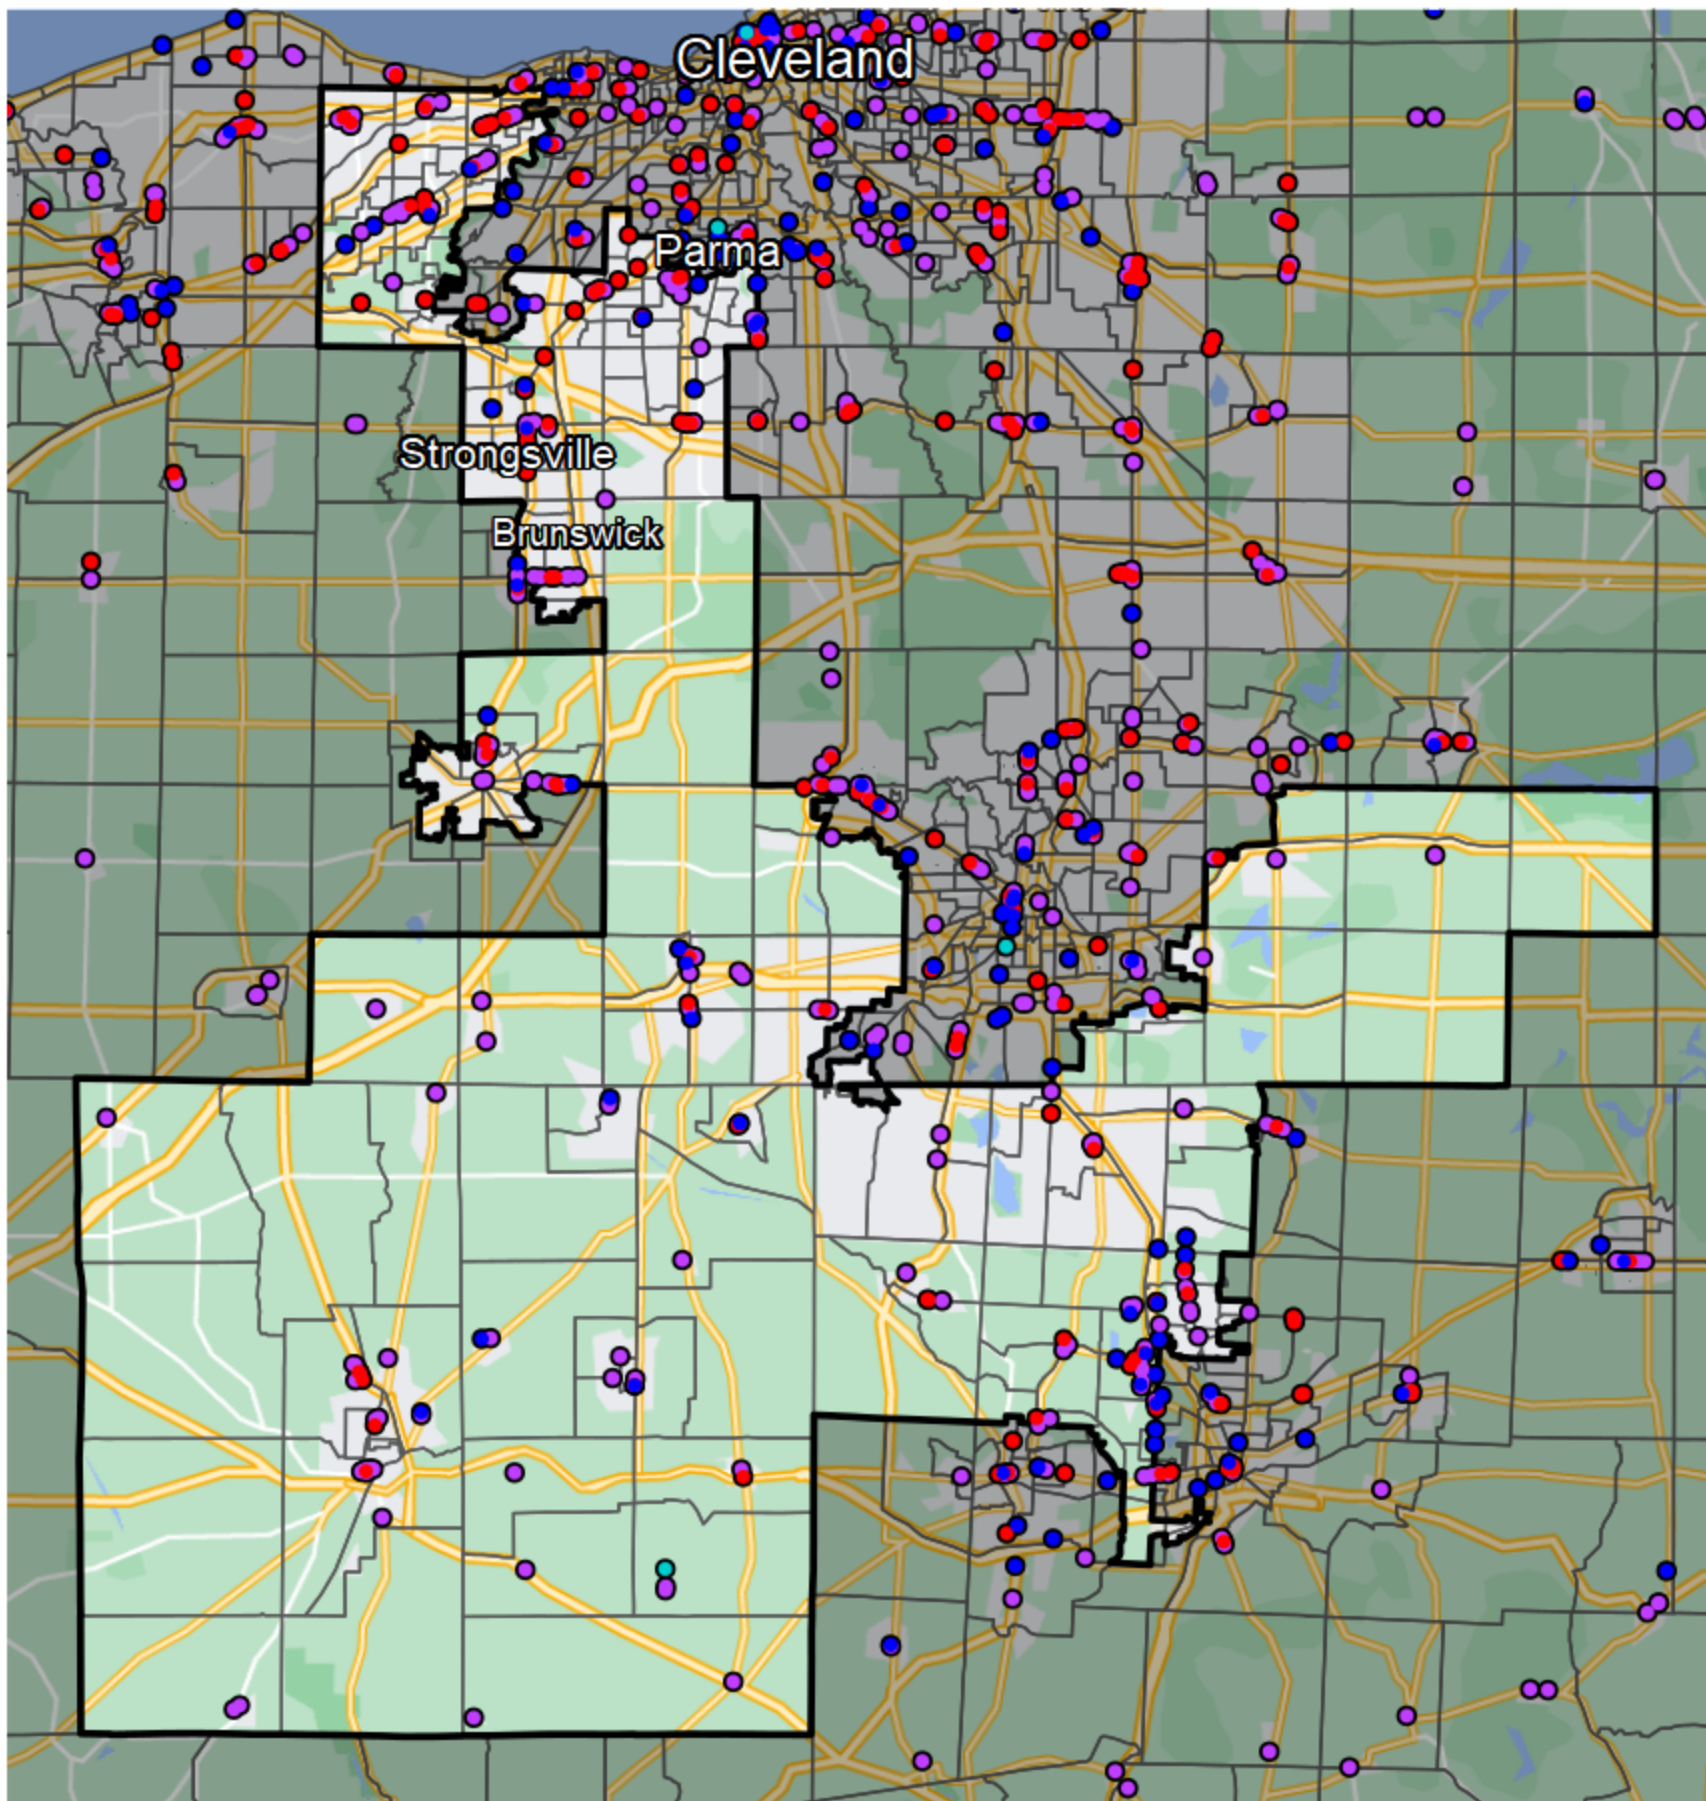

Ohio - Congressional District 16

Banking Desert

No Branches within 10 Miles of Population Center

Financial Institutions

- Bank: 166
- Bank, Out-of-State: 70
- Credit Union: 39
- Credit Union, Out-of-State: 1