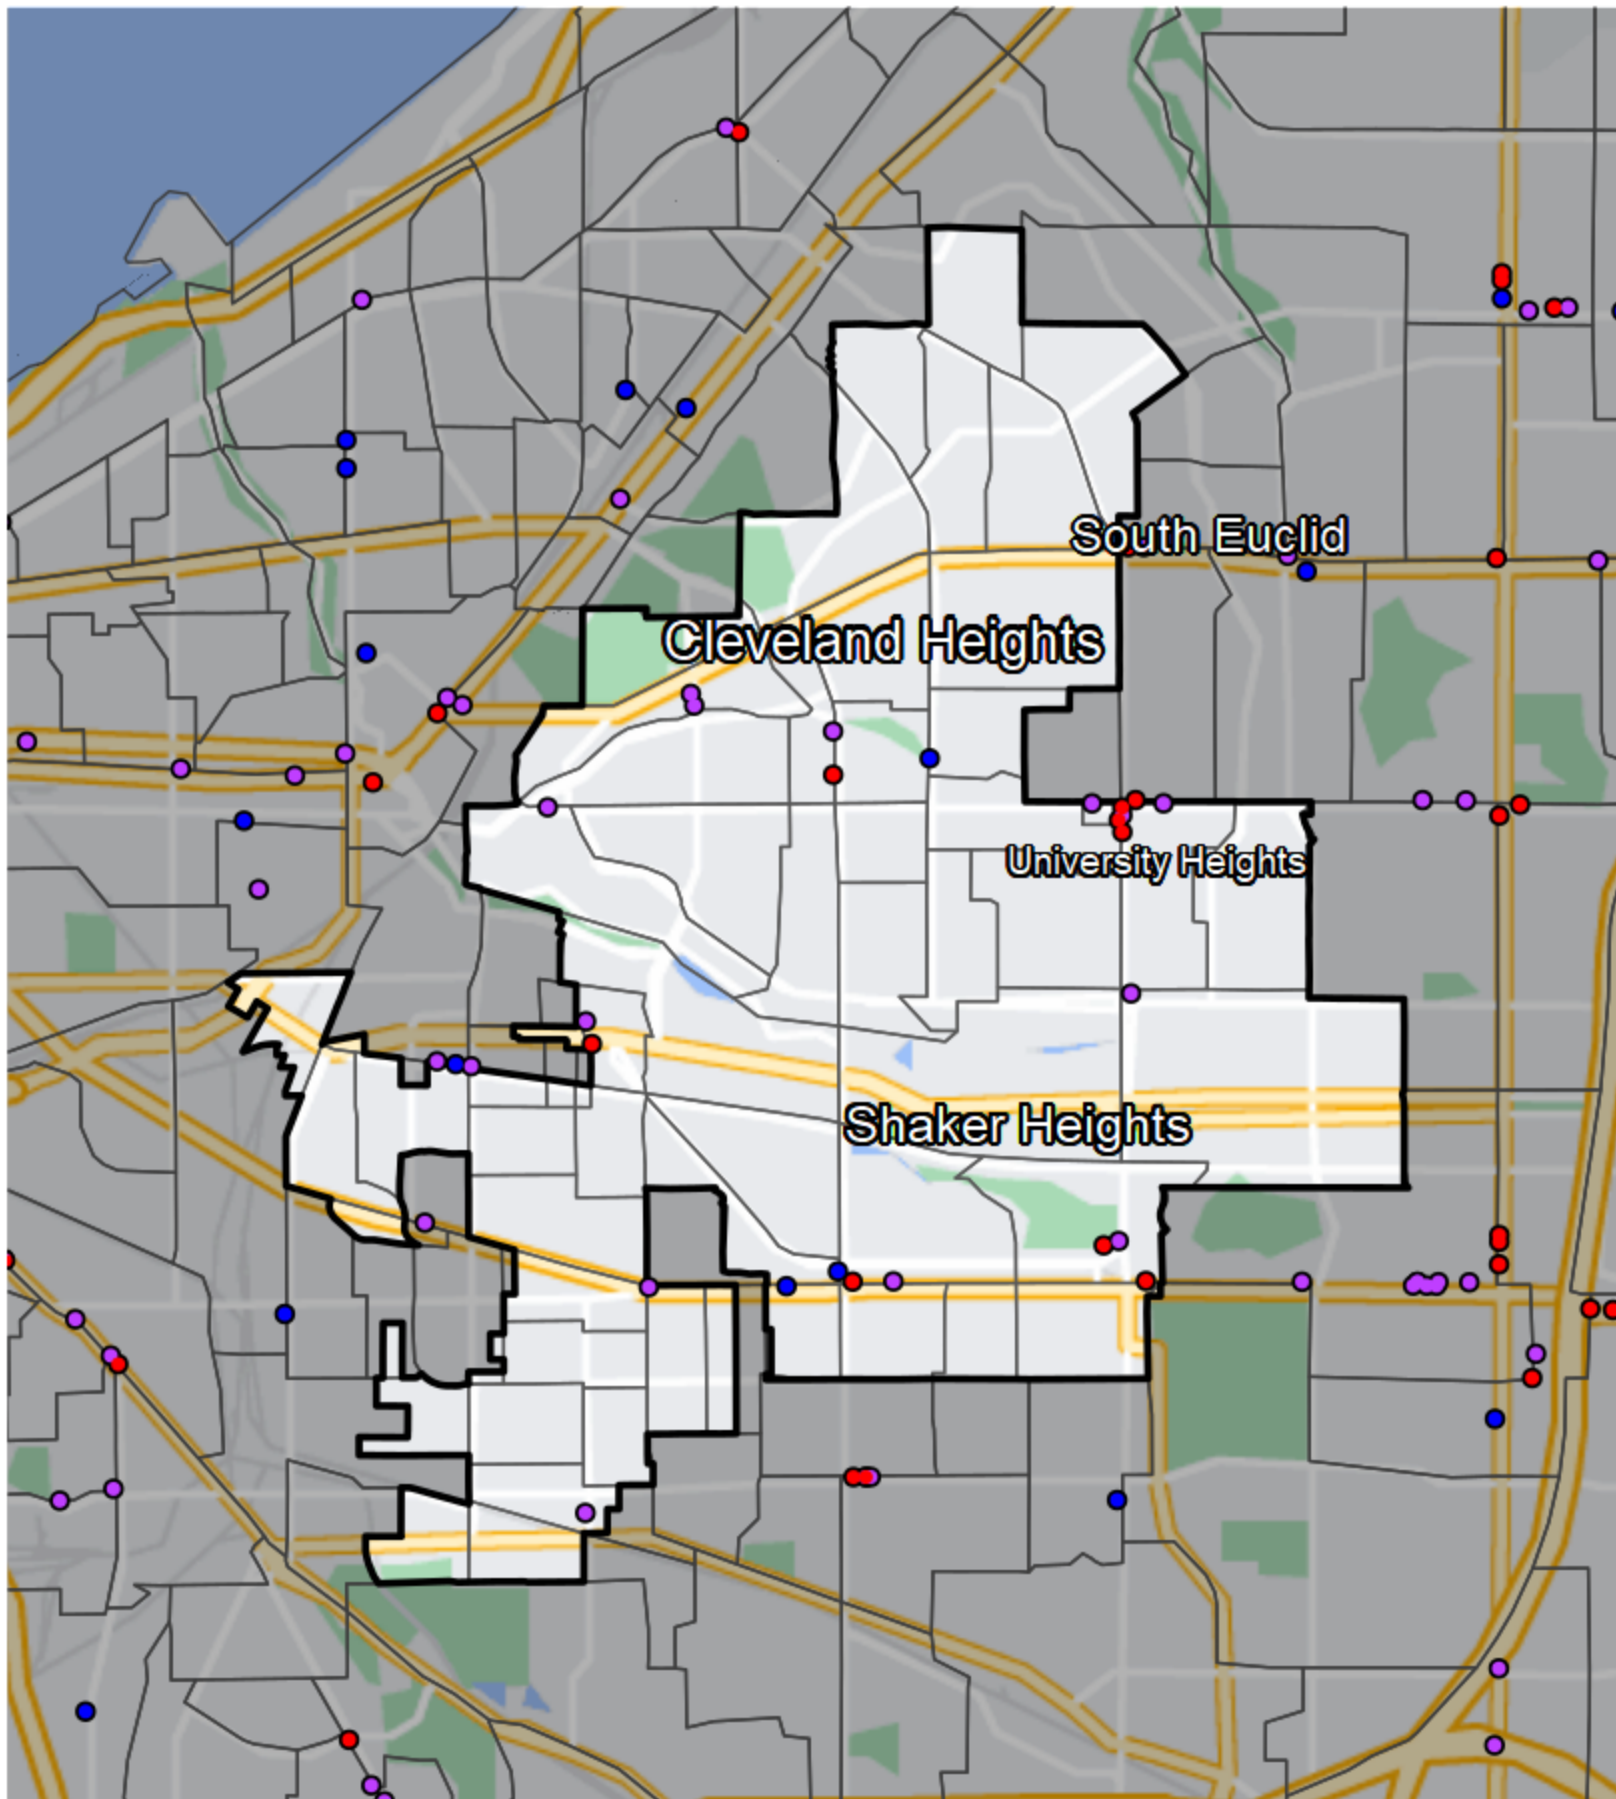

Ohio - State House District 9

Banking Desert

No Branches within 10 Miles of Population Center

Financial Institutions

- Bank: 13
- Bank, Out-of-State: 8
- Credit Union: 3
- Credit Union, Out-of-State: 0