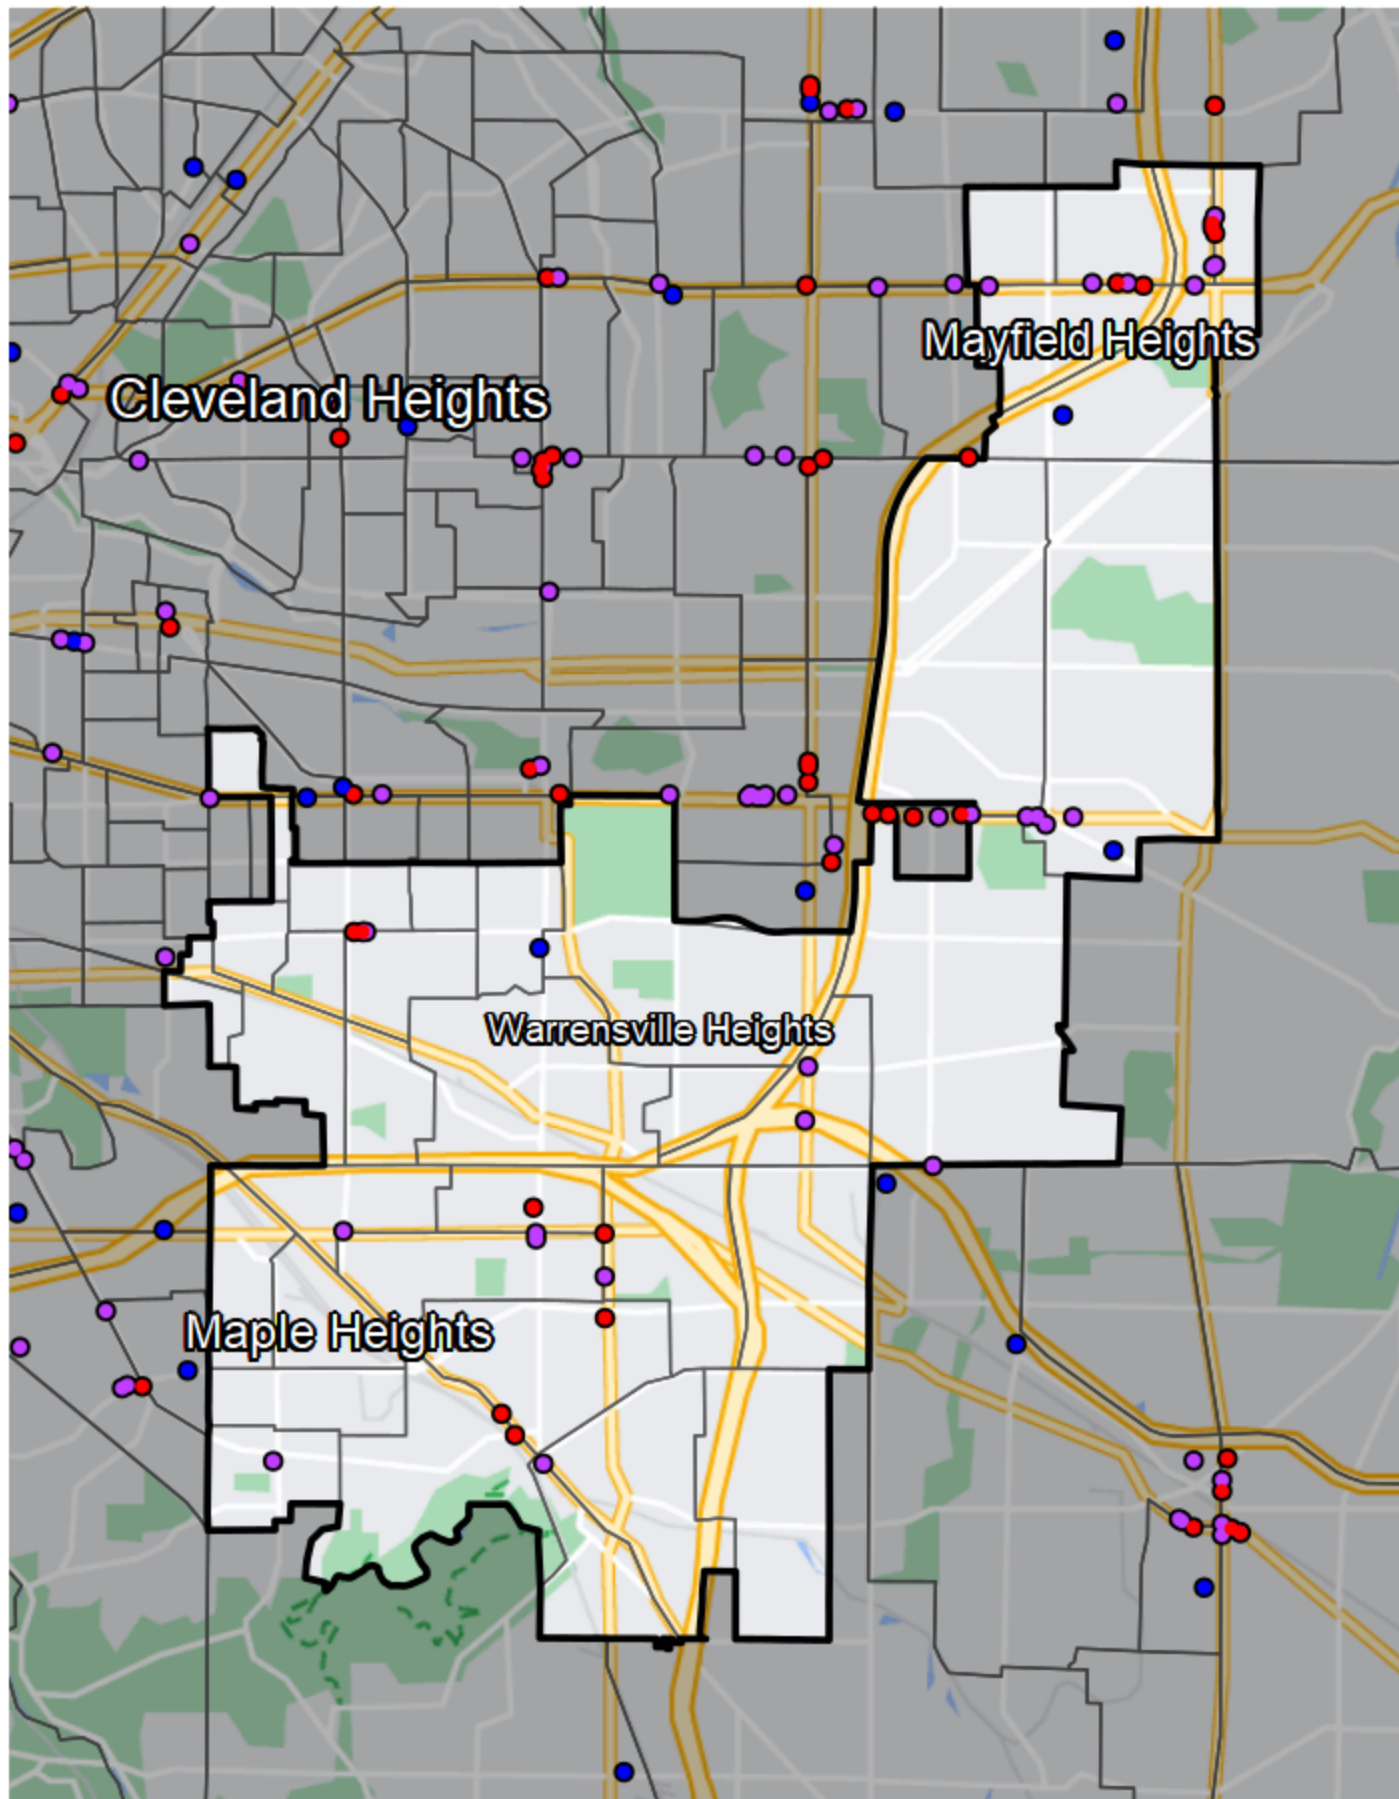

Ohio - State House District 12

Banking Desert

■ No Branches within 10 Miles of Population Center

Financial Institutions

- Bank: 21
- Bank, Out-of-State: 12
- Credit Union: 3
- Credit Union, Out-of-State: 0