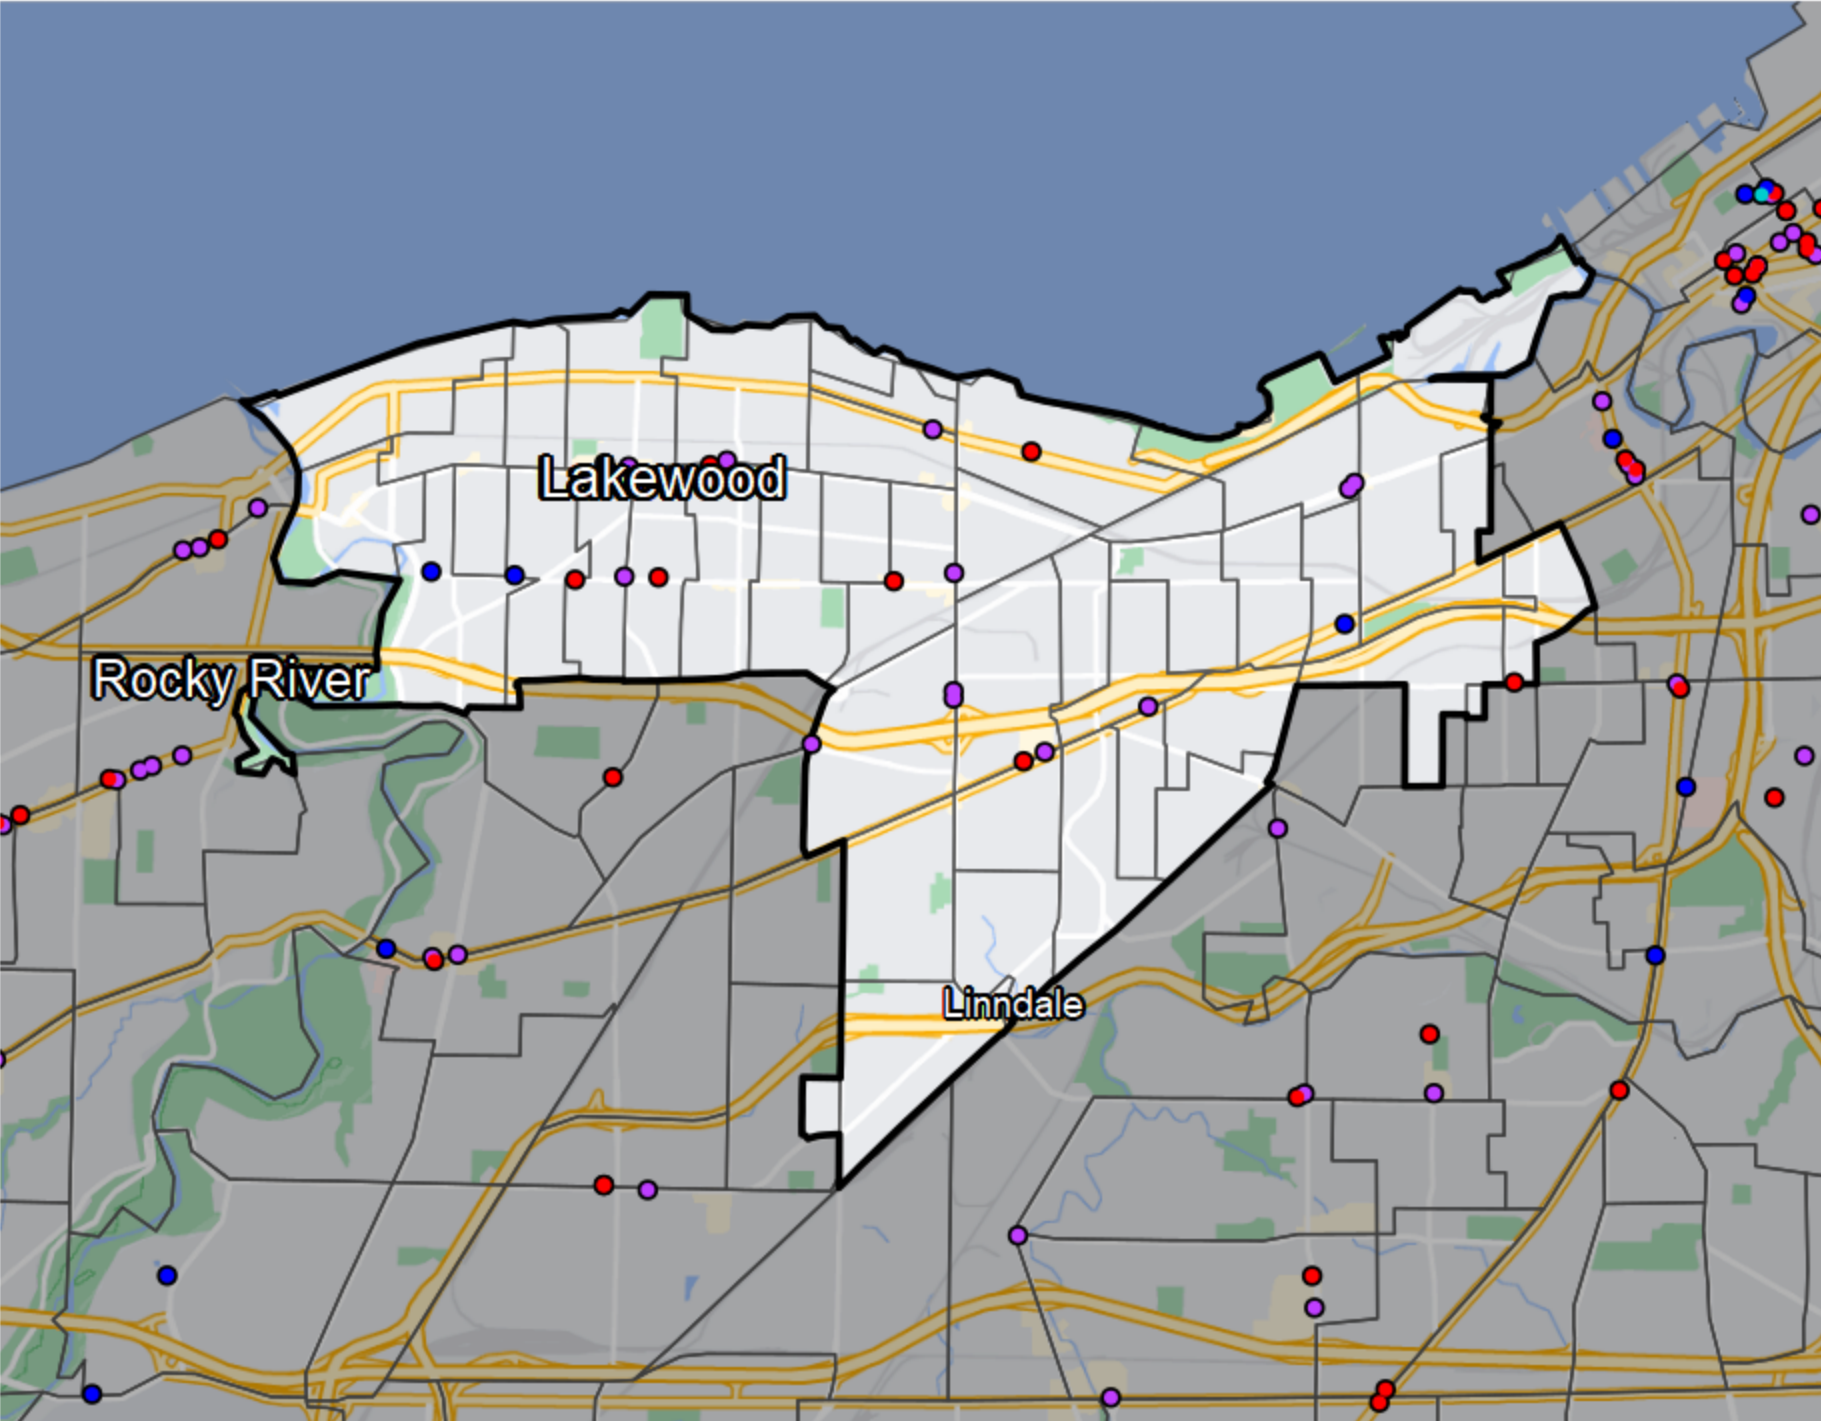

Ohio - State House District 13

Banking Desert
No Branches within 10 Miles of Population Center

Financial Institutions
Bank: 14
Bank, Out-of-State: 7
Credit Union: 4
Credit Union, Out-of-State: 0

Sources: NCUA, FDIC, UW-Madison Population Lab, CDFI, US Census, Google Maps, CUNA