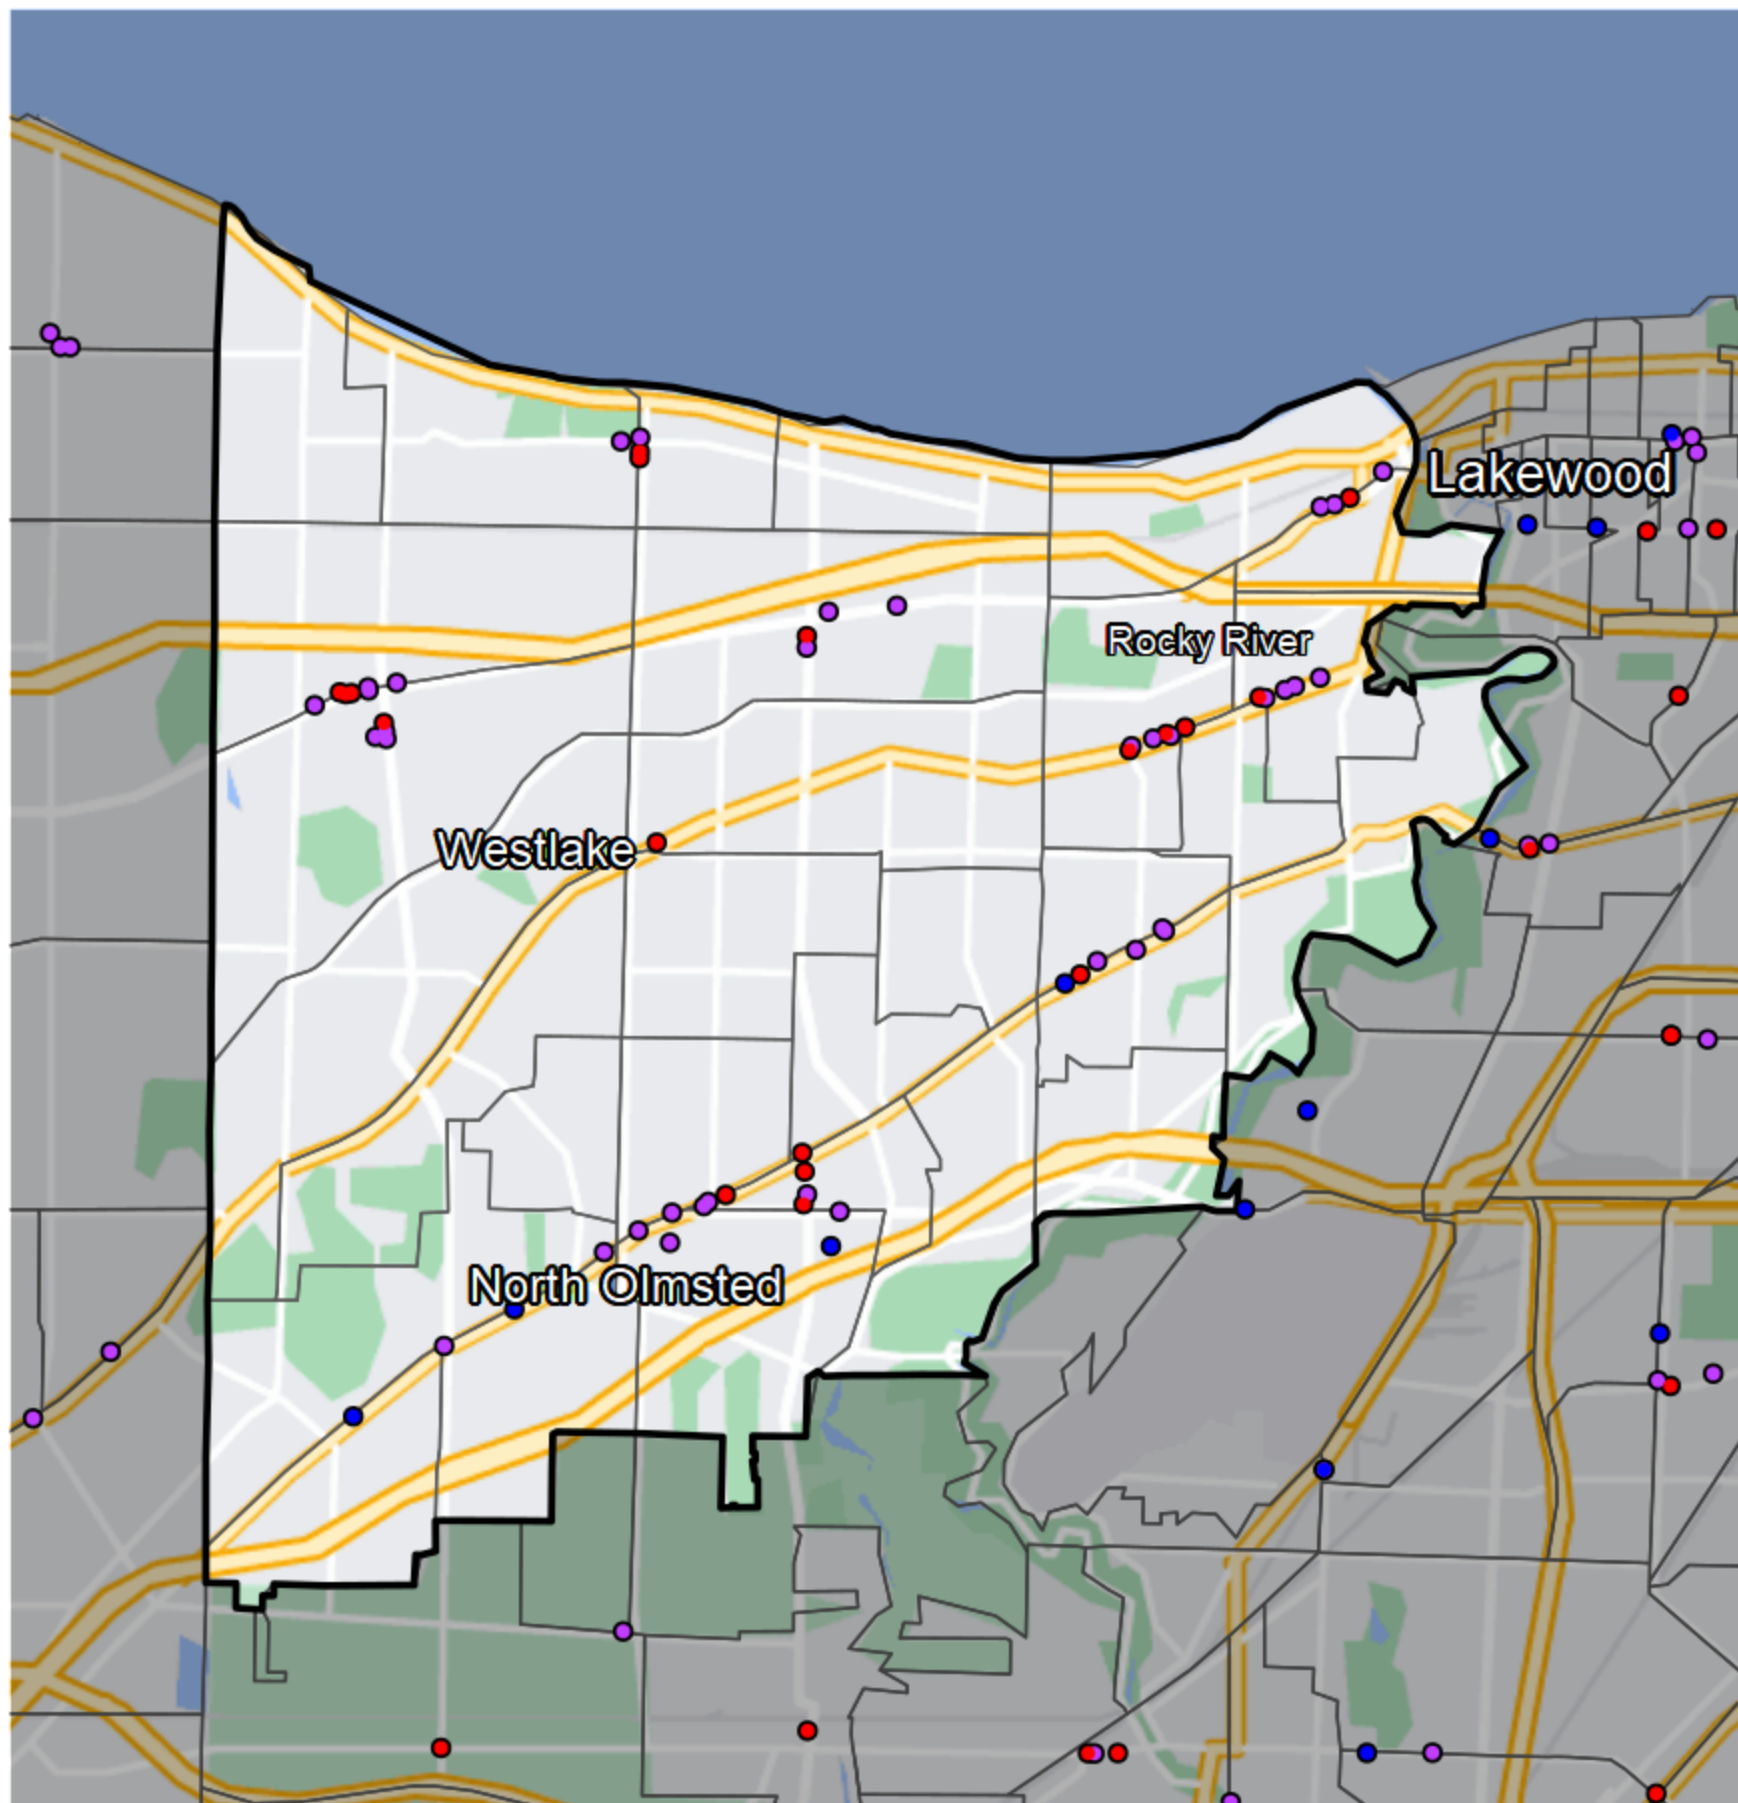

Ohio - State House District 16

Banking Desert

No Branches within 10 Miles of Population Center

Financial Institutions

- Bank: 35
- Bank, Out-of-State: 18
- Credit Union: 4
- Credit Union, Out-of-State: 0