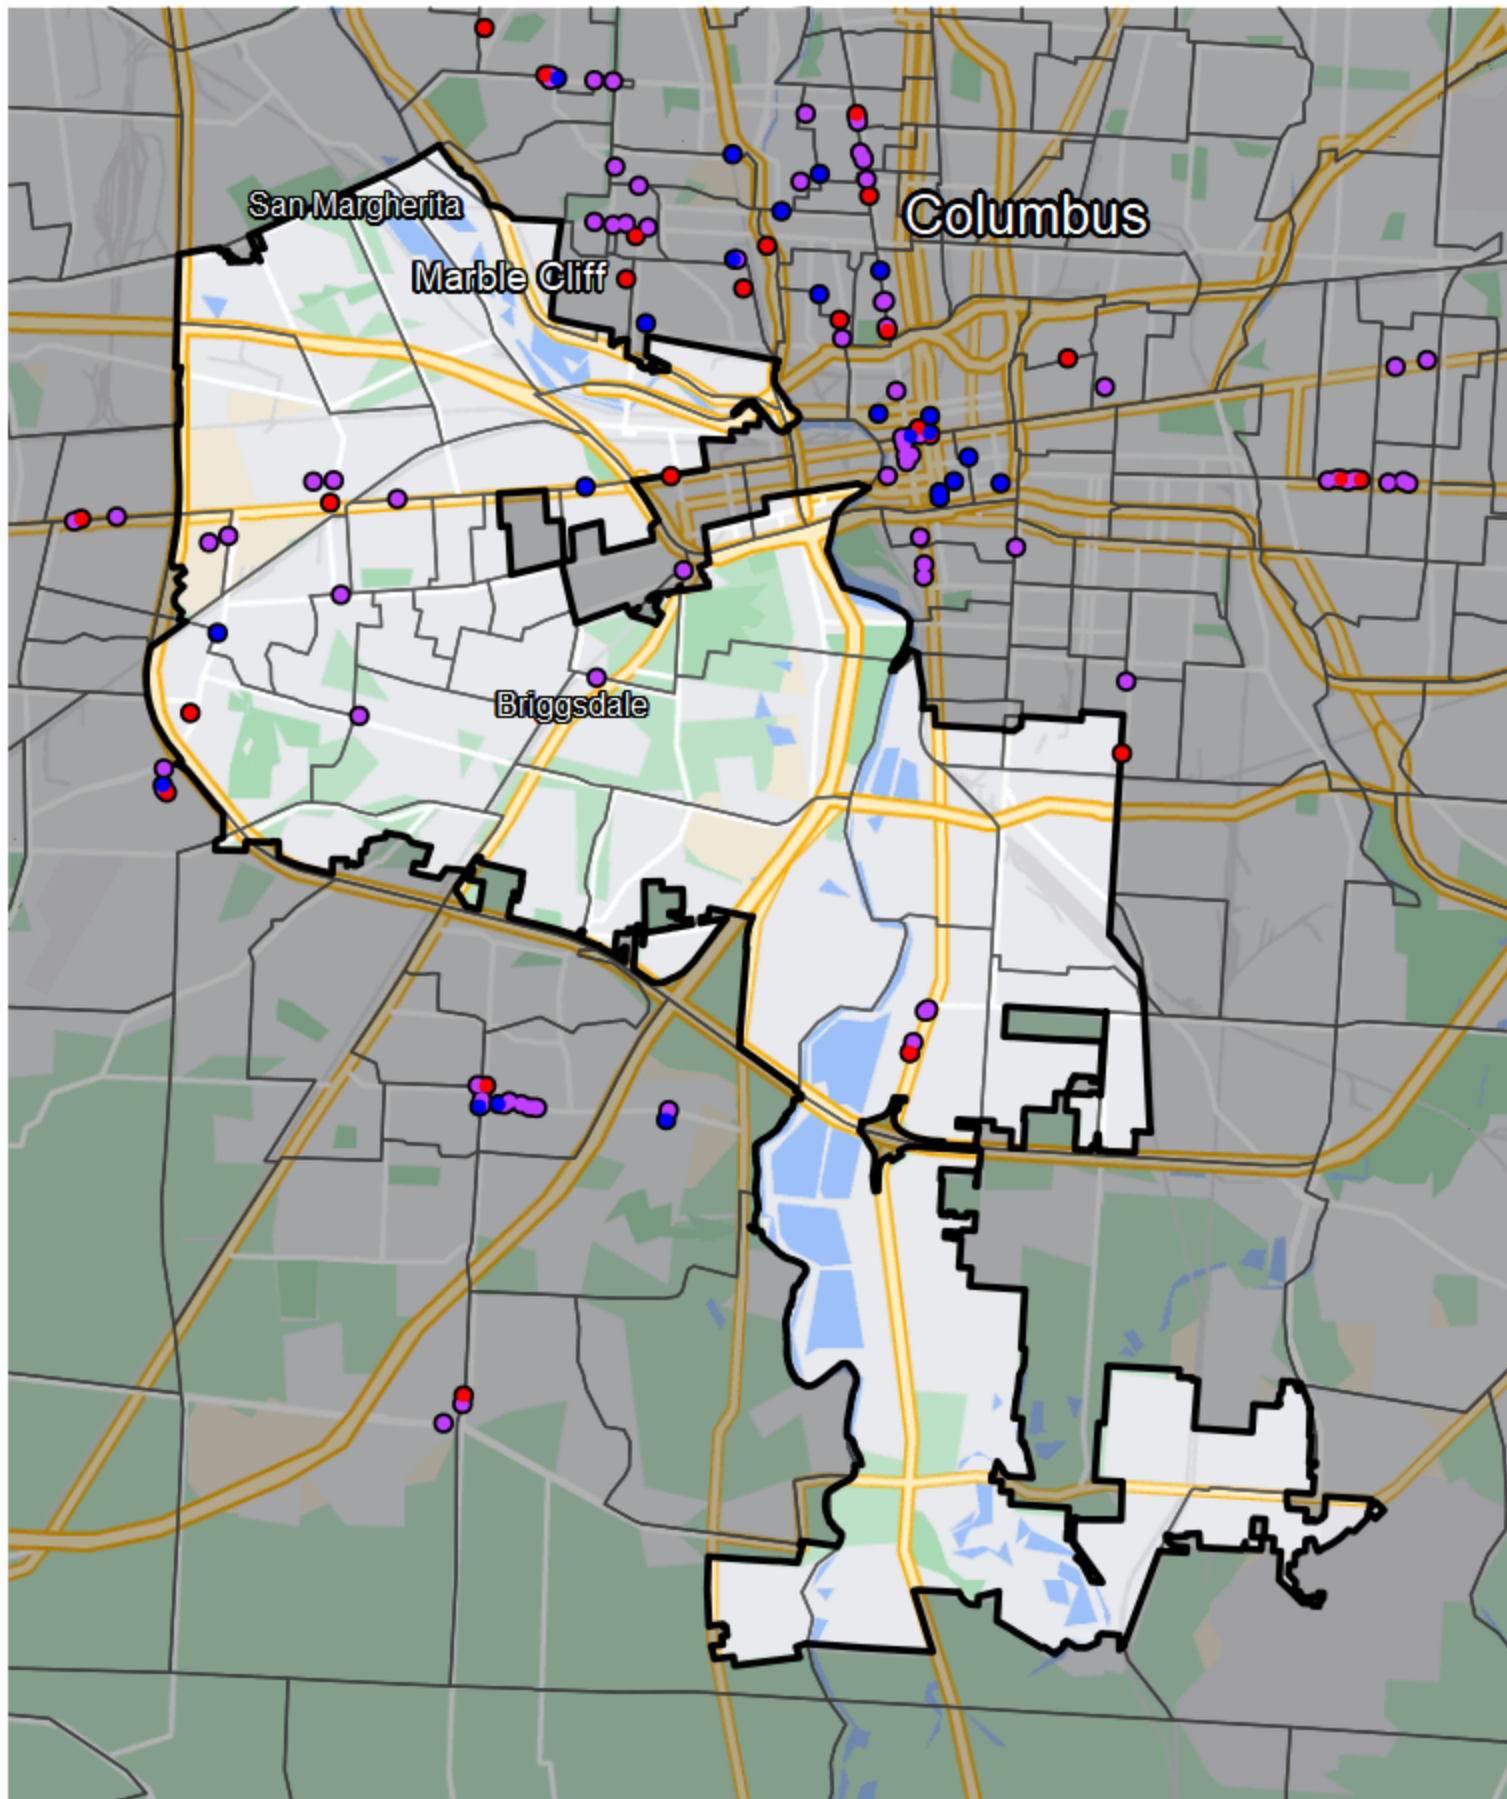

Ohio - State House District 17

Banking Desert

No Branches within 10 Miles of Population Center

Financial Institutions

- Bank: 12
- Bank, Out-of-State: 4
- Credit Union: 2
- Credit Union, Out-of-State: 0