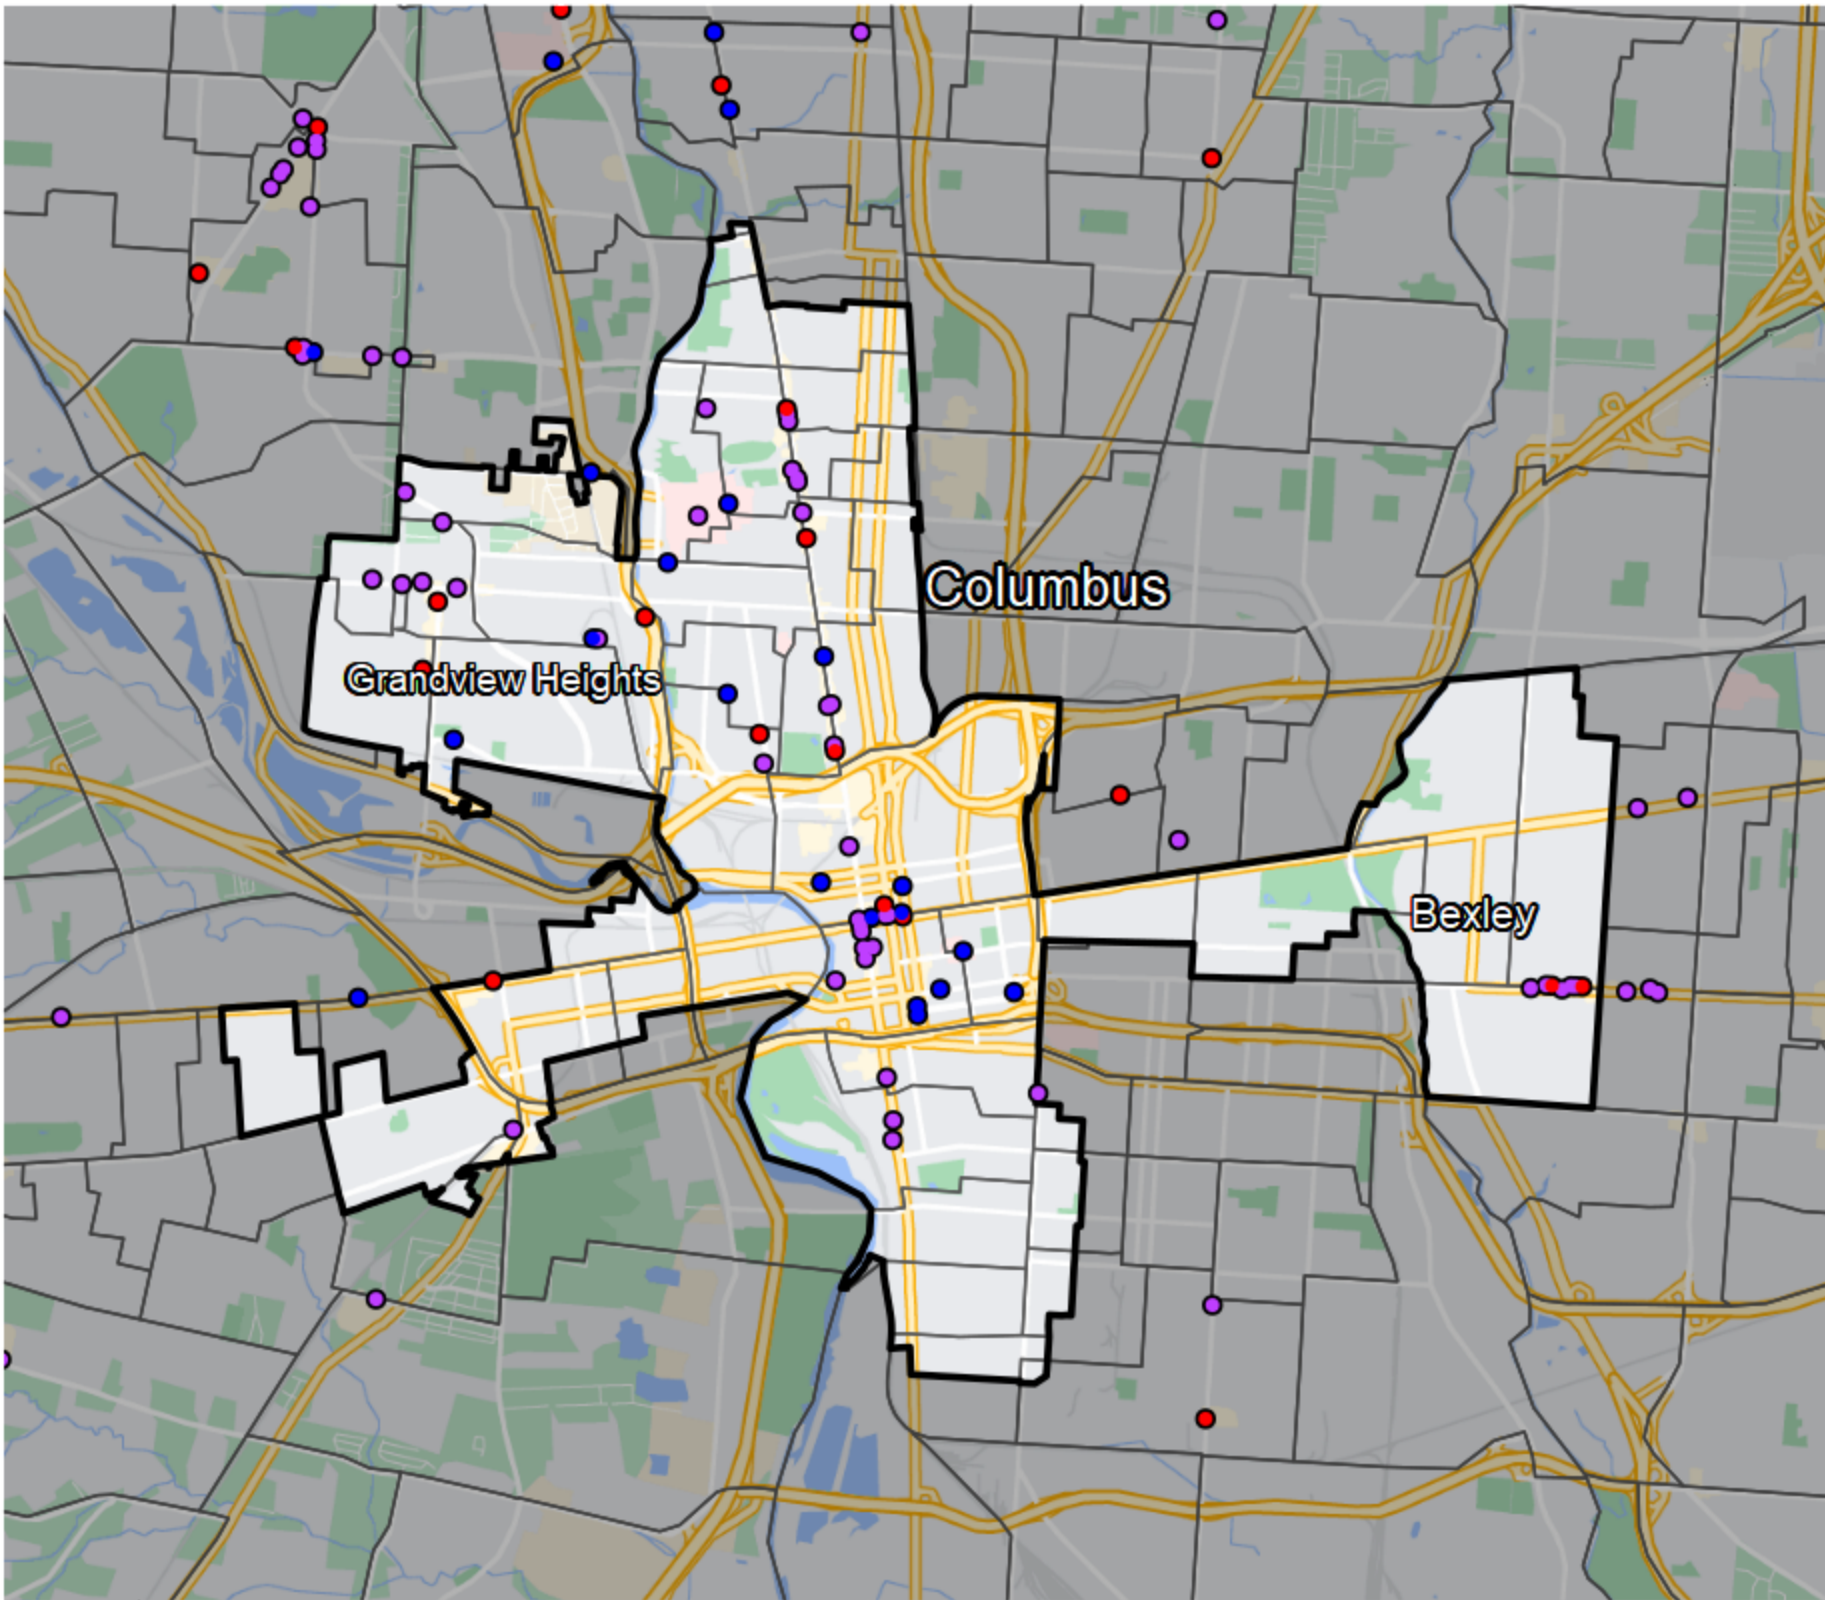

Ohio - State House District 18

Banking Desert
No Branches within 10 Miles of Population Center

Financial Institutions

- Bank: 38
- Bank, Out-of-State: 13
- Credit Union: 15
- Credit Union, Out-of-State: 0

Sources: NCUA, FDIC, UW-Madison Population Lab, CDFI, US Census, Google Maps, CUNA