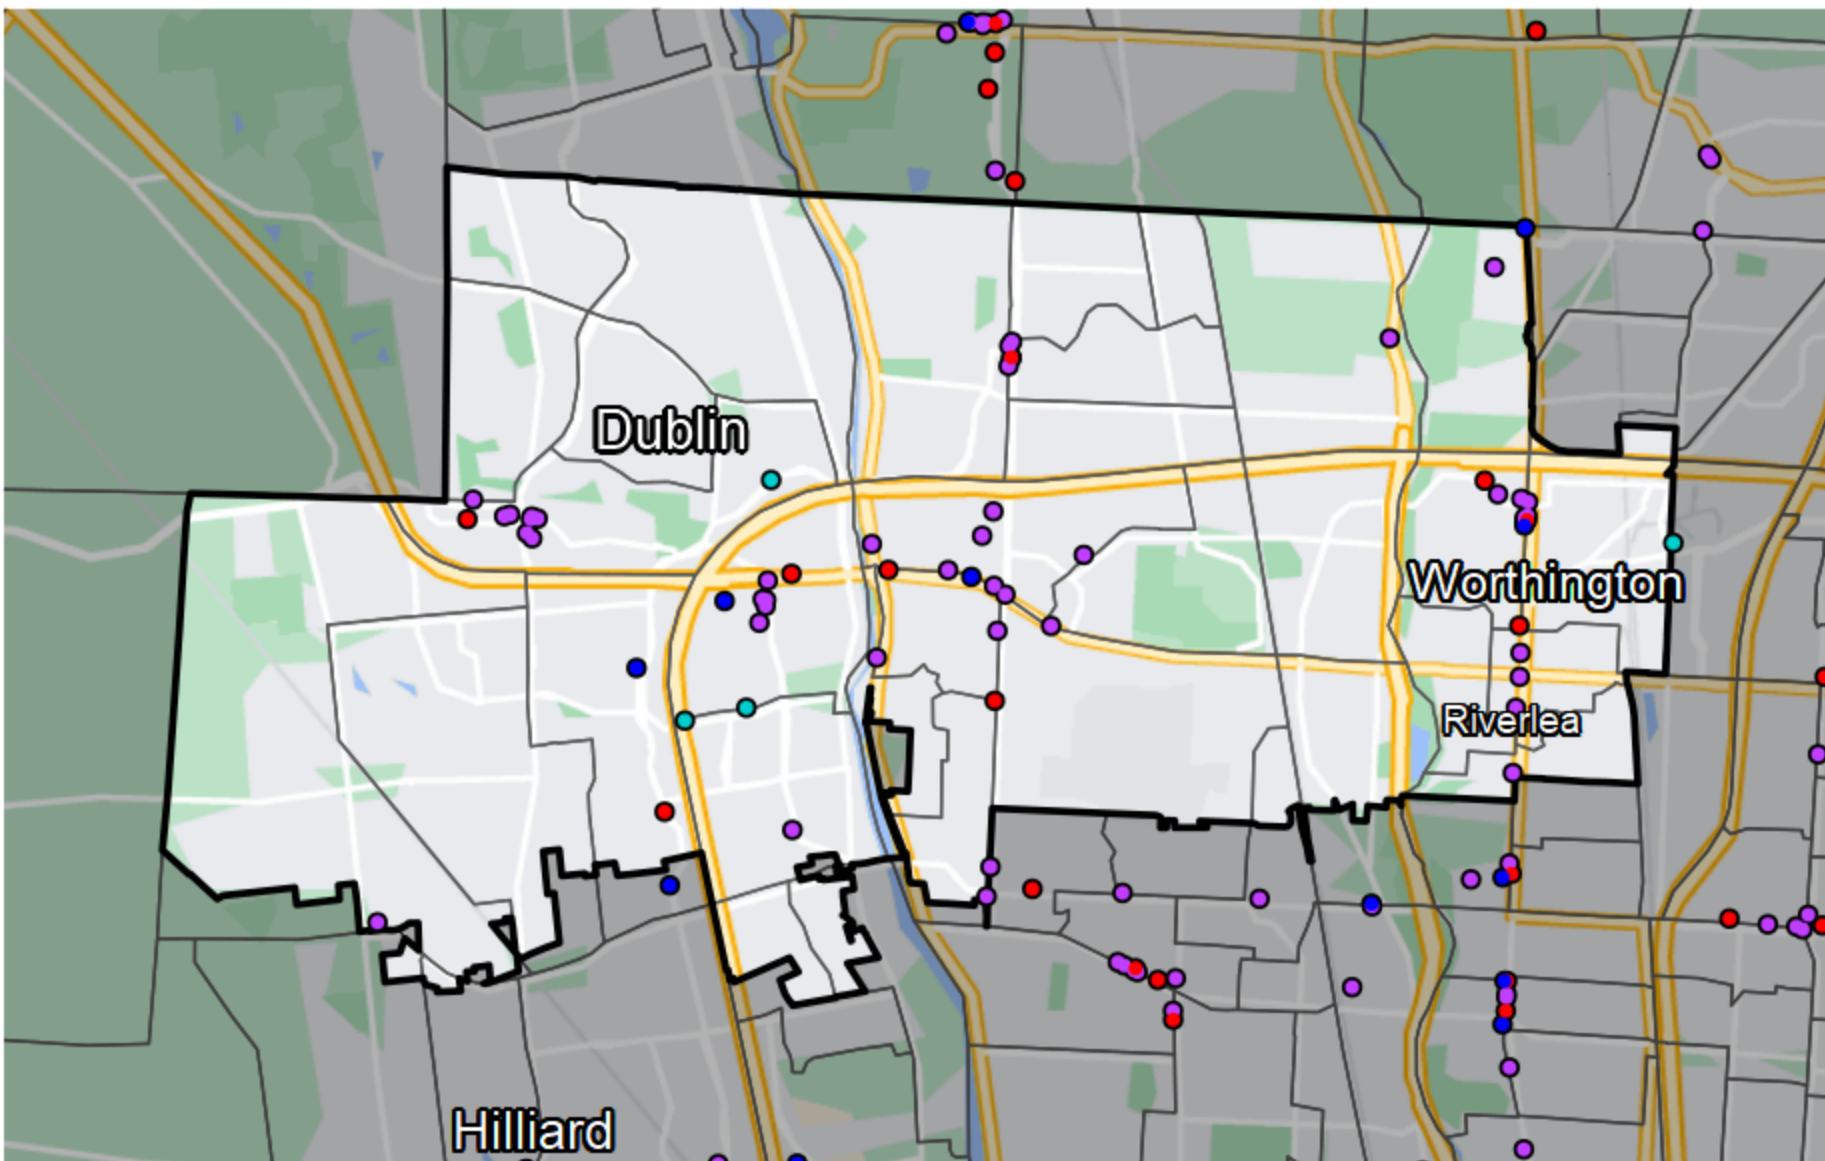

Ohio - State House District 21

Banking Desert

No Branches within 10 Miles of Population Center

Financial Institutions

- Bank: 42
- Bank, Out-of-State: 10
- Credit Union: 5
- Credit Union, Out-of-State: 3