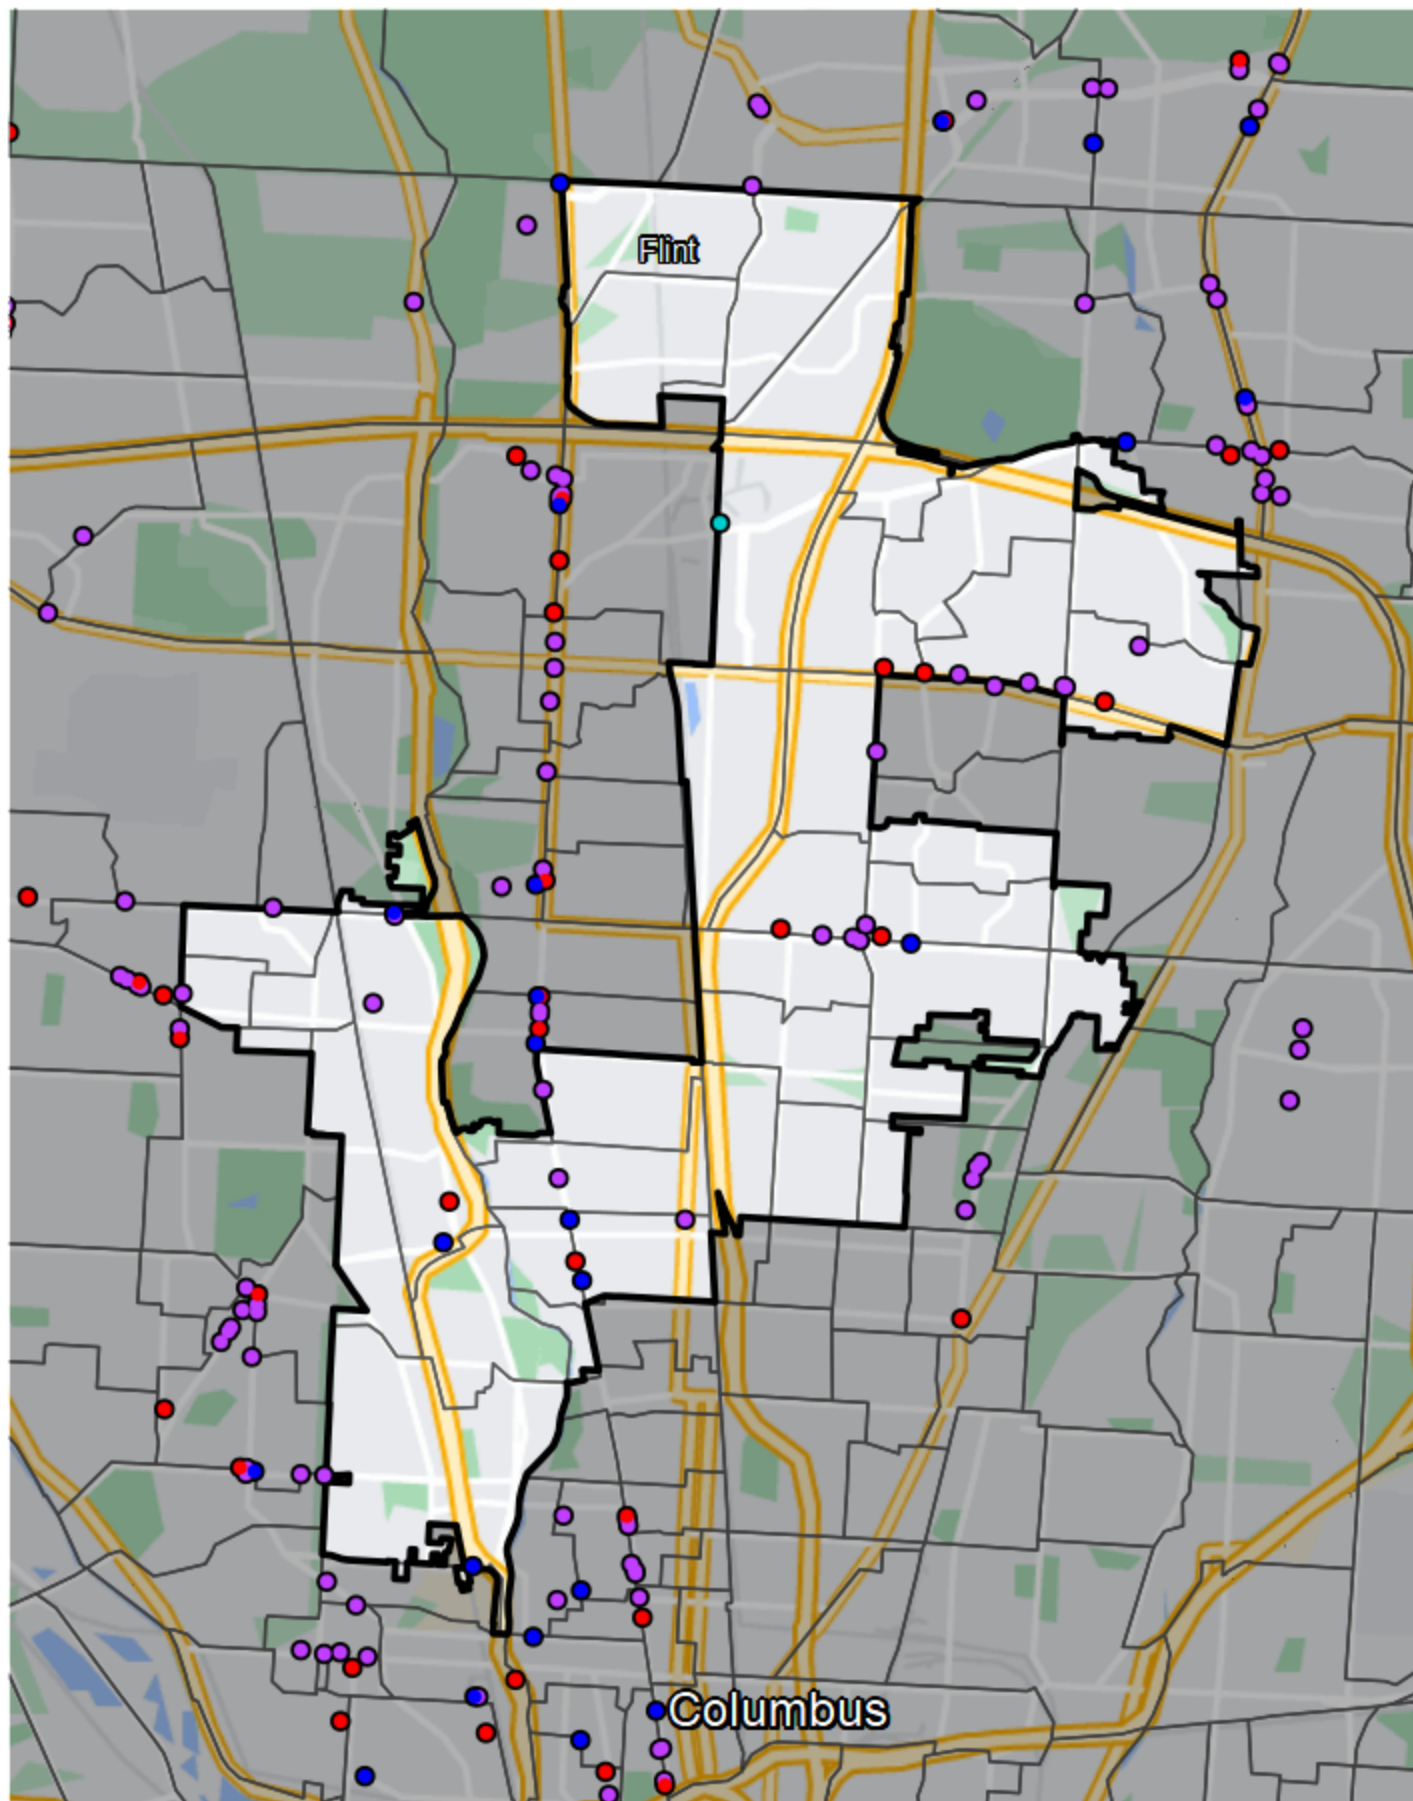

Ohio - State House District 22

Banking Desert

■ No Branches within 10 Miles of Population Center

Financial Institutions

- Bank: 15
- Bank, Out-of-State: 7
- Credit Union: 6
- Credit Union, Out-of-State: 1