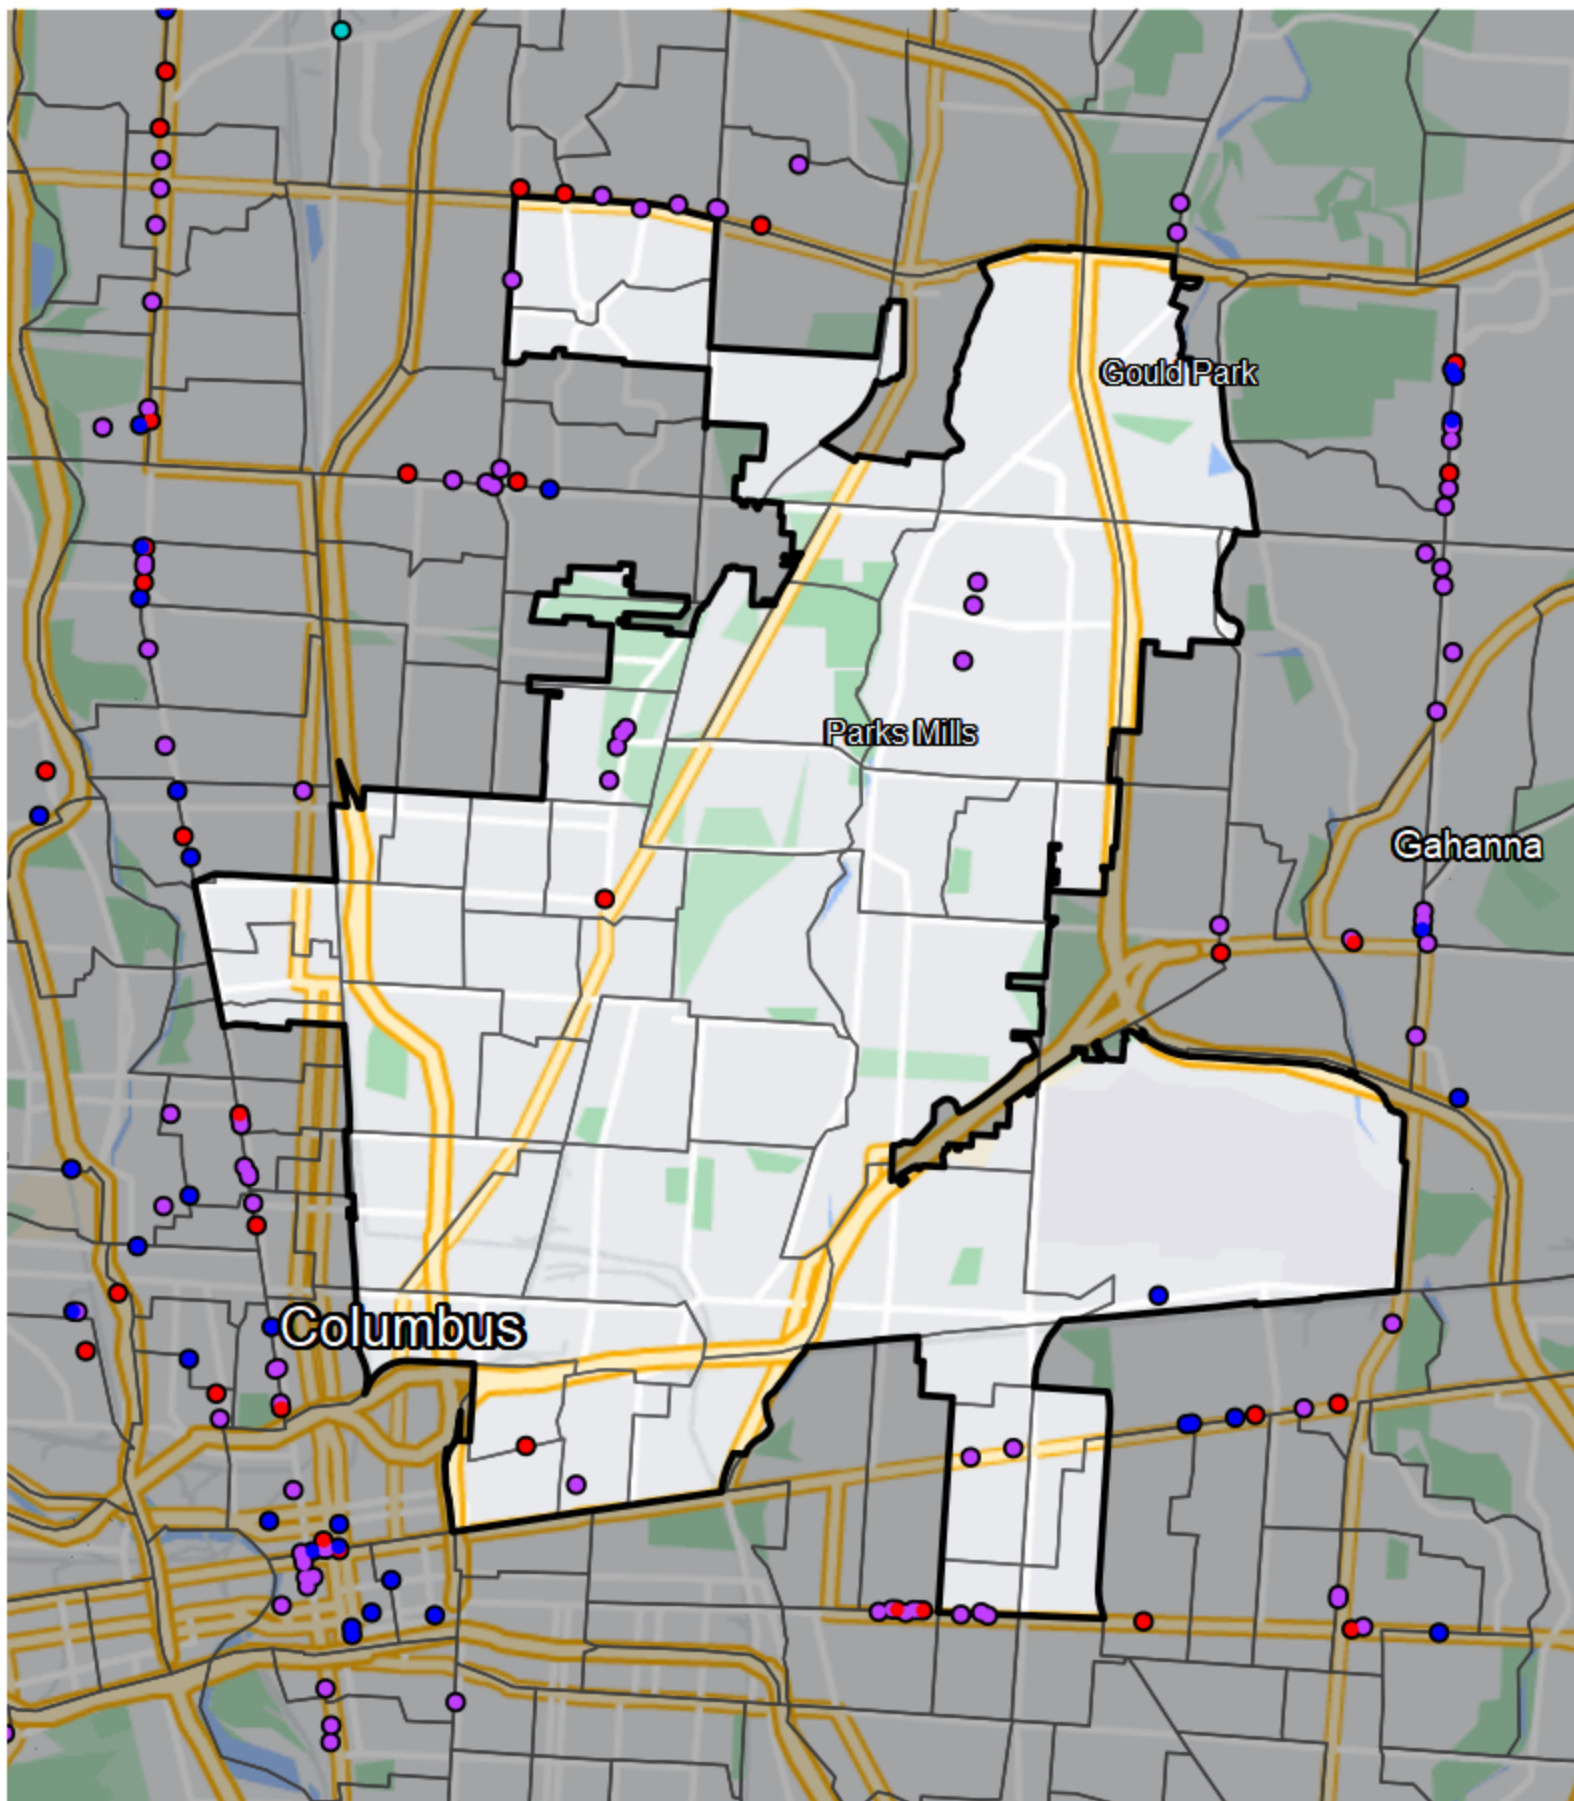

Ohio - State House District 25

Banking Desert

No Branches within 10 Miles of Population Center

Financial Institutions

- Bank: 13
- Bank, Out-of-State: 2
- Credit Union: 1
- Credit Union, Out-of-State: 0