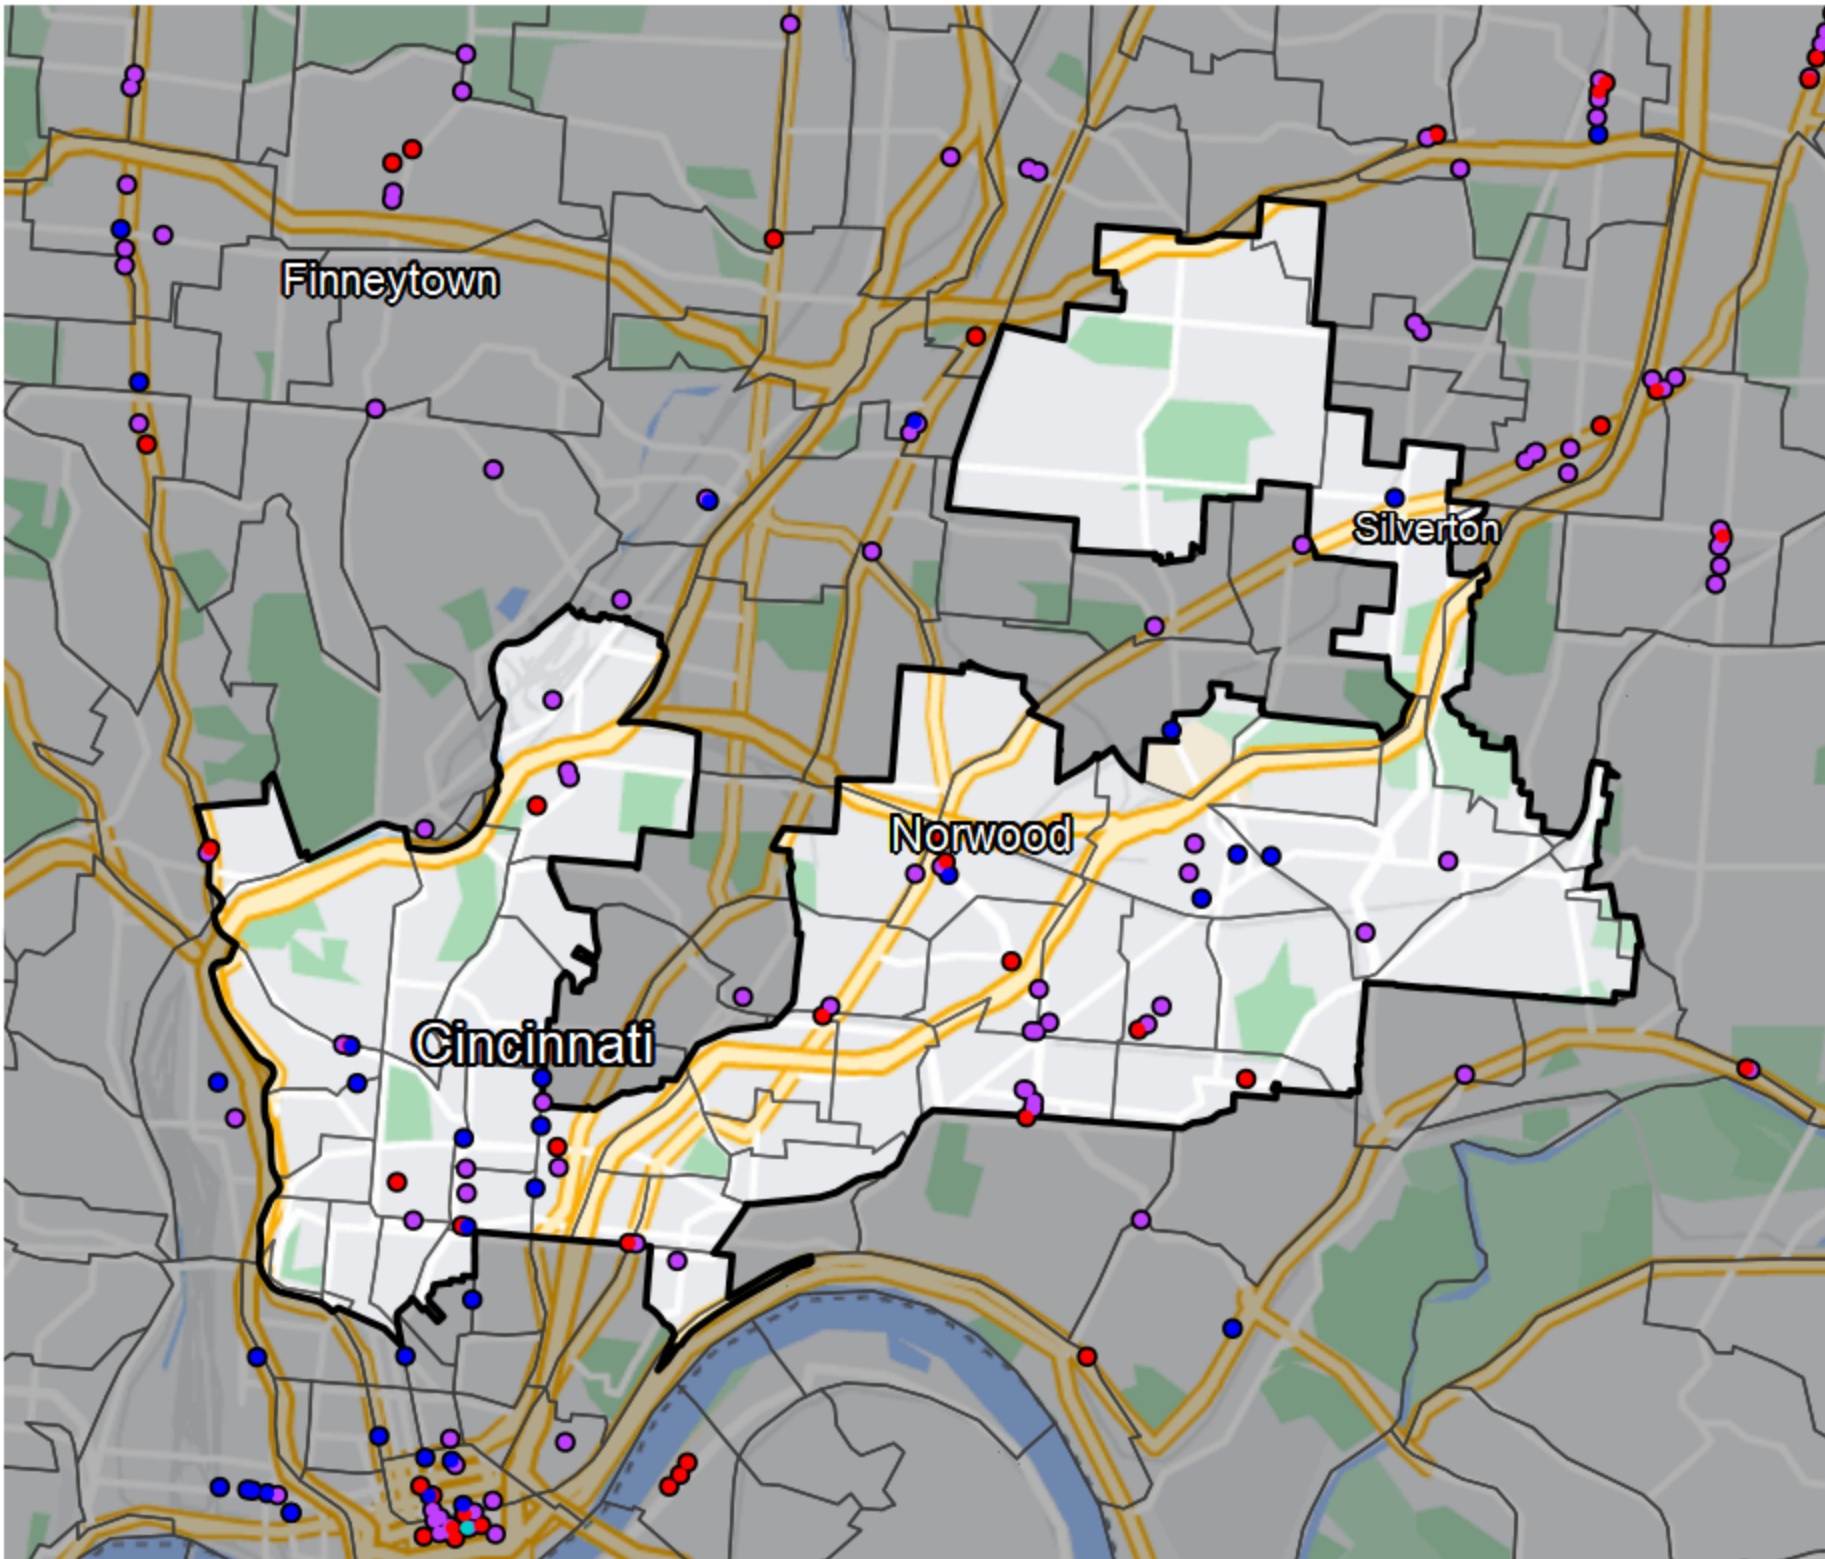

# Ohio - State House District 31

Sources: NCUA, FDIC, UW-Madison Population Lab, CDFI, US Census, Google Maps, CUNA