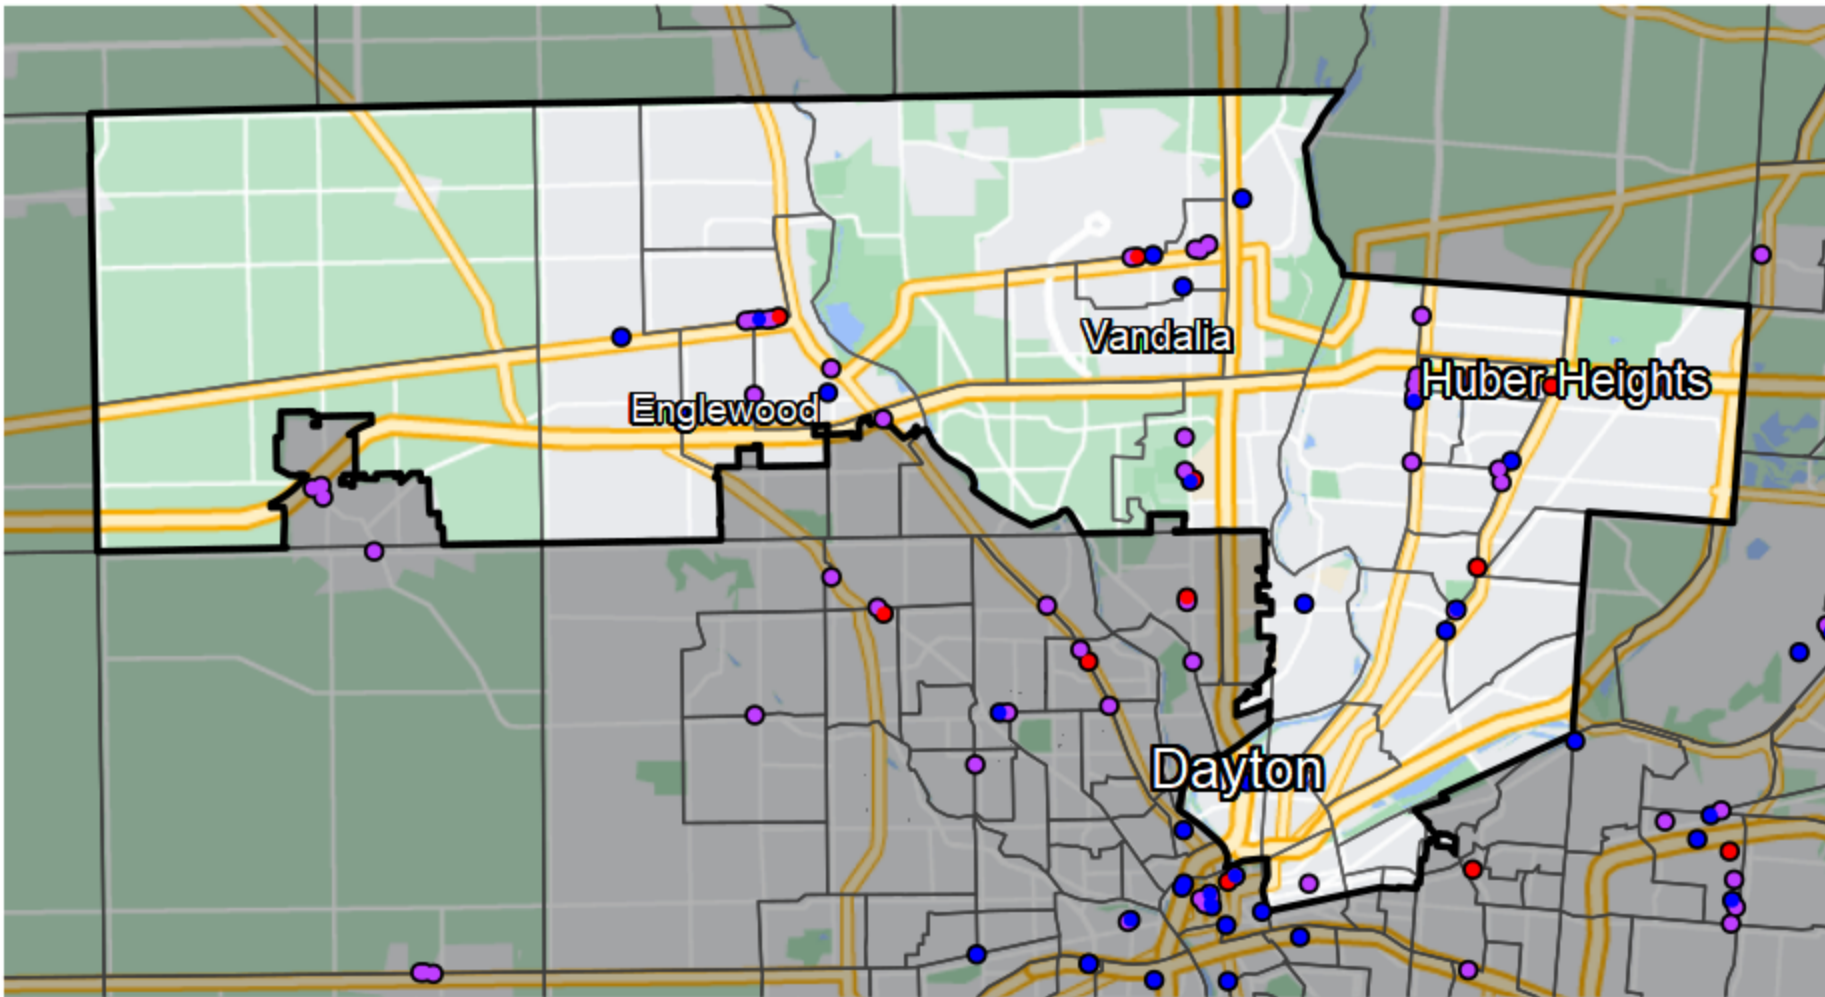

Ohio - State House District 40

Banking Desert
No Branches within 10 Miles of Population Center

Financial Institutions

- Bank: 22
- Bank, Out-of-State: 7
- Credit Union: 14
- Credit Union, Out-of-State: 0

Sources: NCUA, FDIC, UW-Madison Population Lab, CDFI, US Census, Google Maps, CUNA