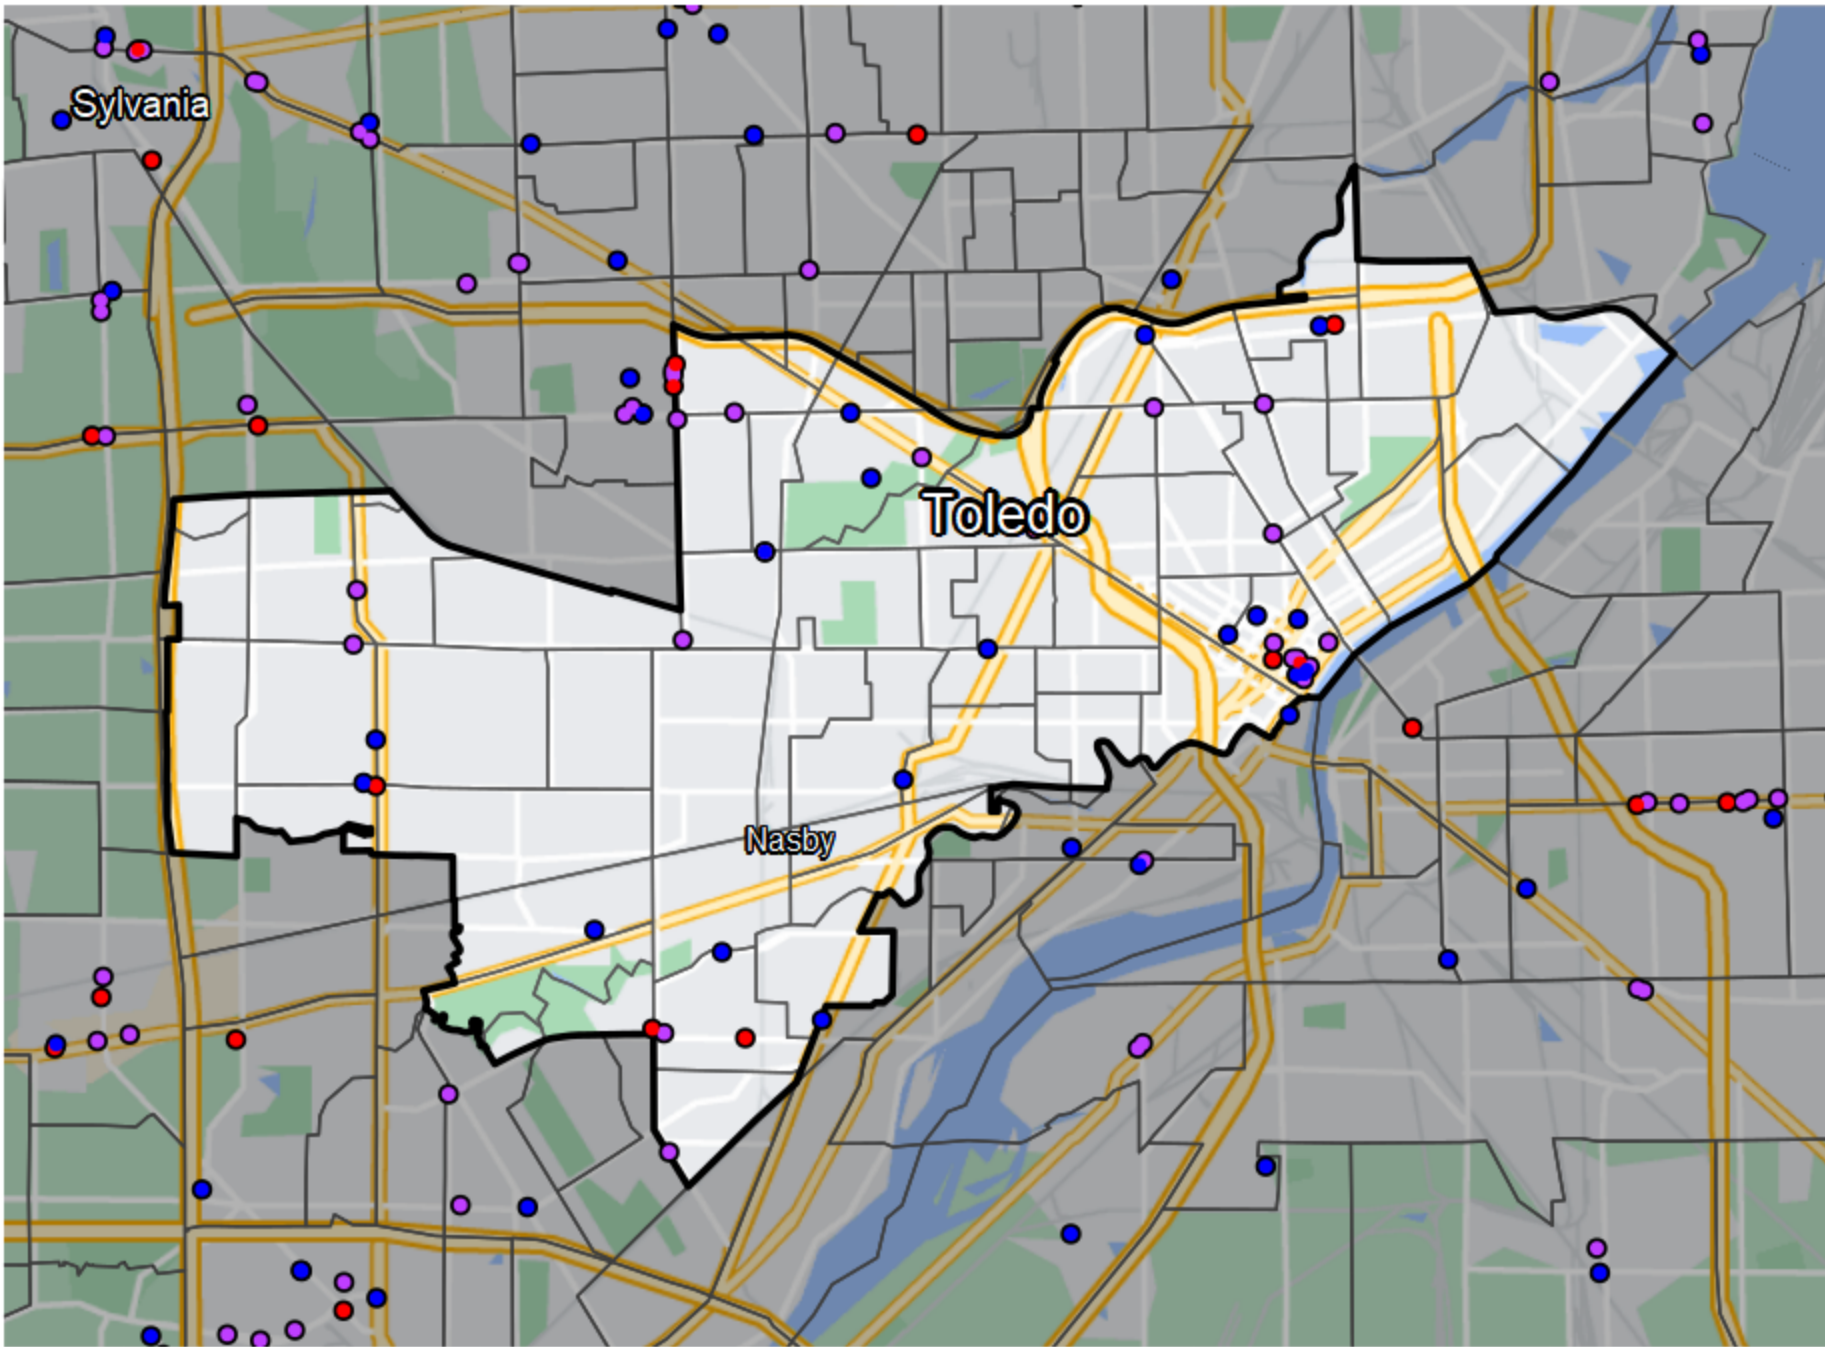

Ohio - State House District 44

Banking Desert
No Branches within 10 Miles of Population Center

Financial Institutions

- Bank: 19
- Bank, Out-of-State: 7
- Credit Union: 18
- Credit Union, Out-of-State: 0