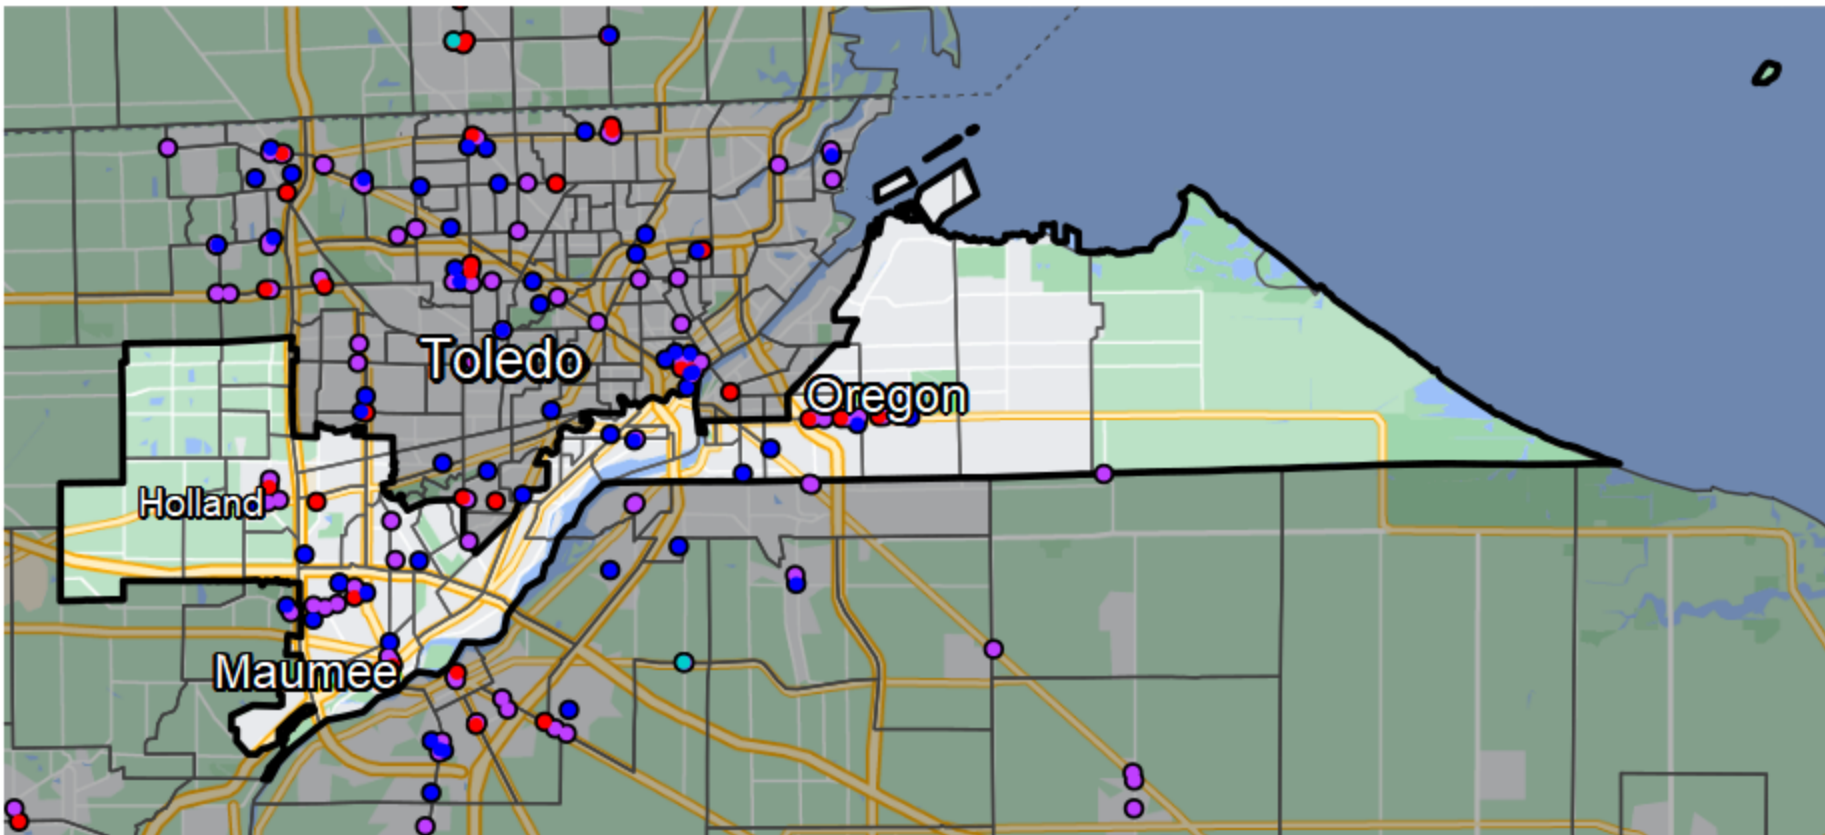

Ohio - State House District 46

Banking Desert
No Branches within 10 Miles of Population Center

Financial Institutions

- Bank: 21
- Bank, Out-of-State: 8
- Credit Union: 16
- Credit Union, Out-of-State: 0

Sources: NCUA, FDIC, UW-Madison Population Lab, CDFI, US Census, Google Maps, CUNA