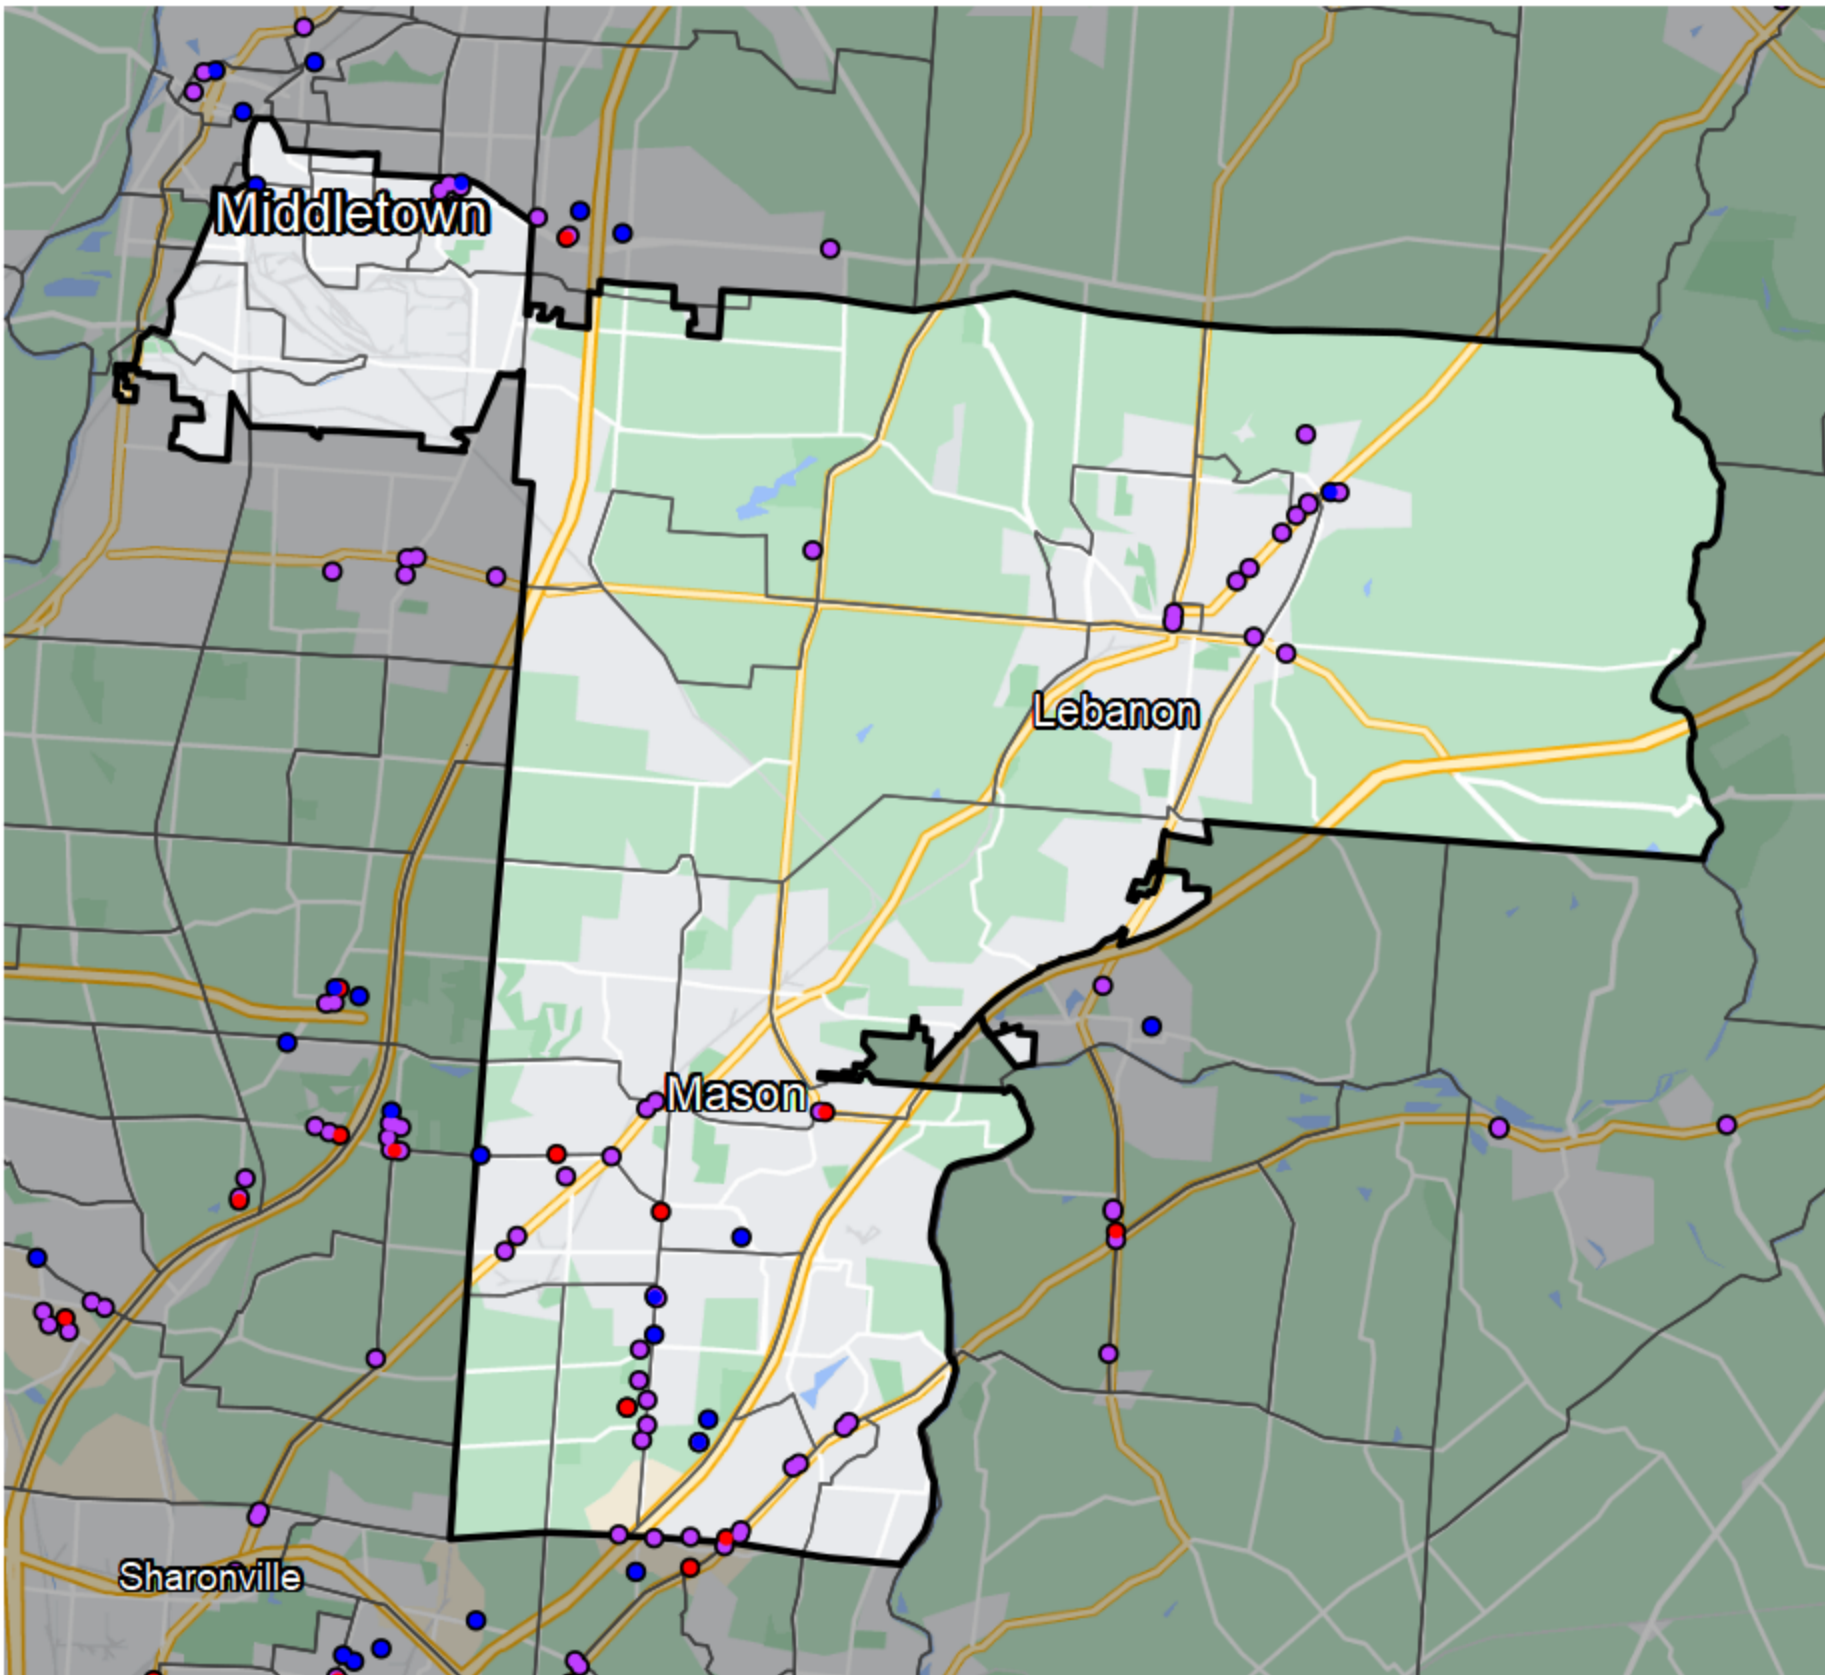

Ohio - State House District 54

Banking Desert

No Branches within 10 Miles of Population Center

Financial Institutions

- Bank: 43
- Bank, Out-of-State: 6
- Credit Union: 9
- Credit Union, Out-of-State: 0