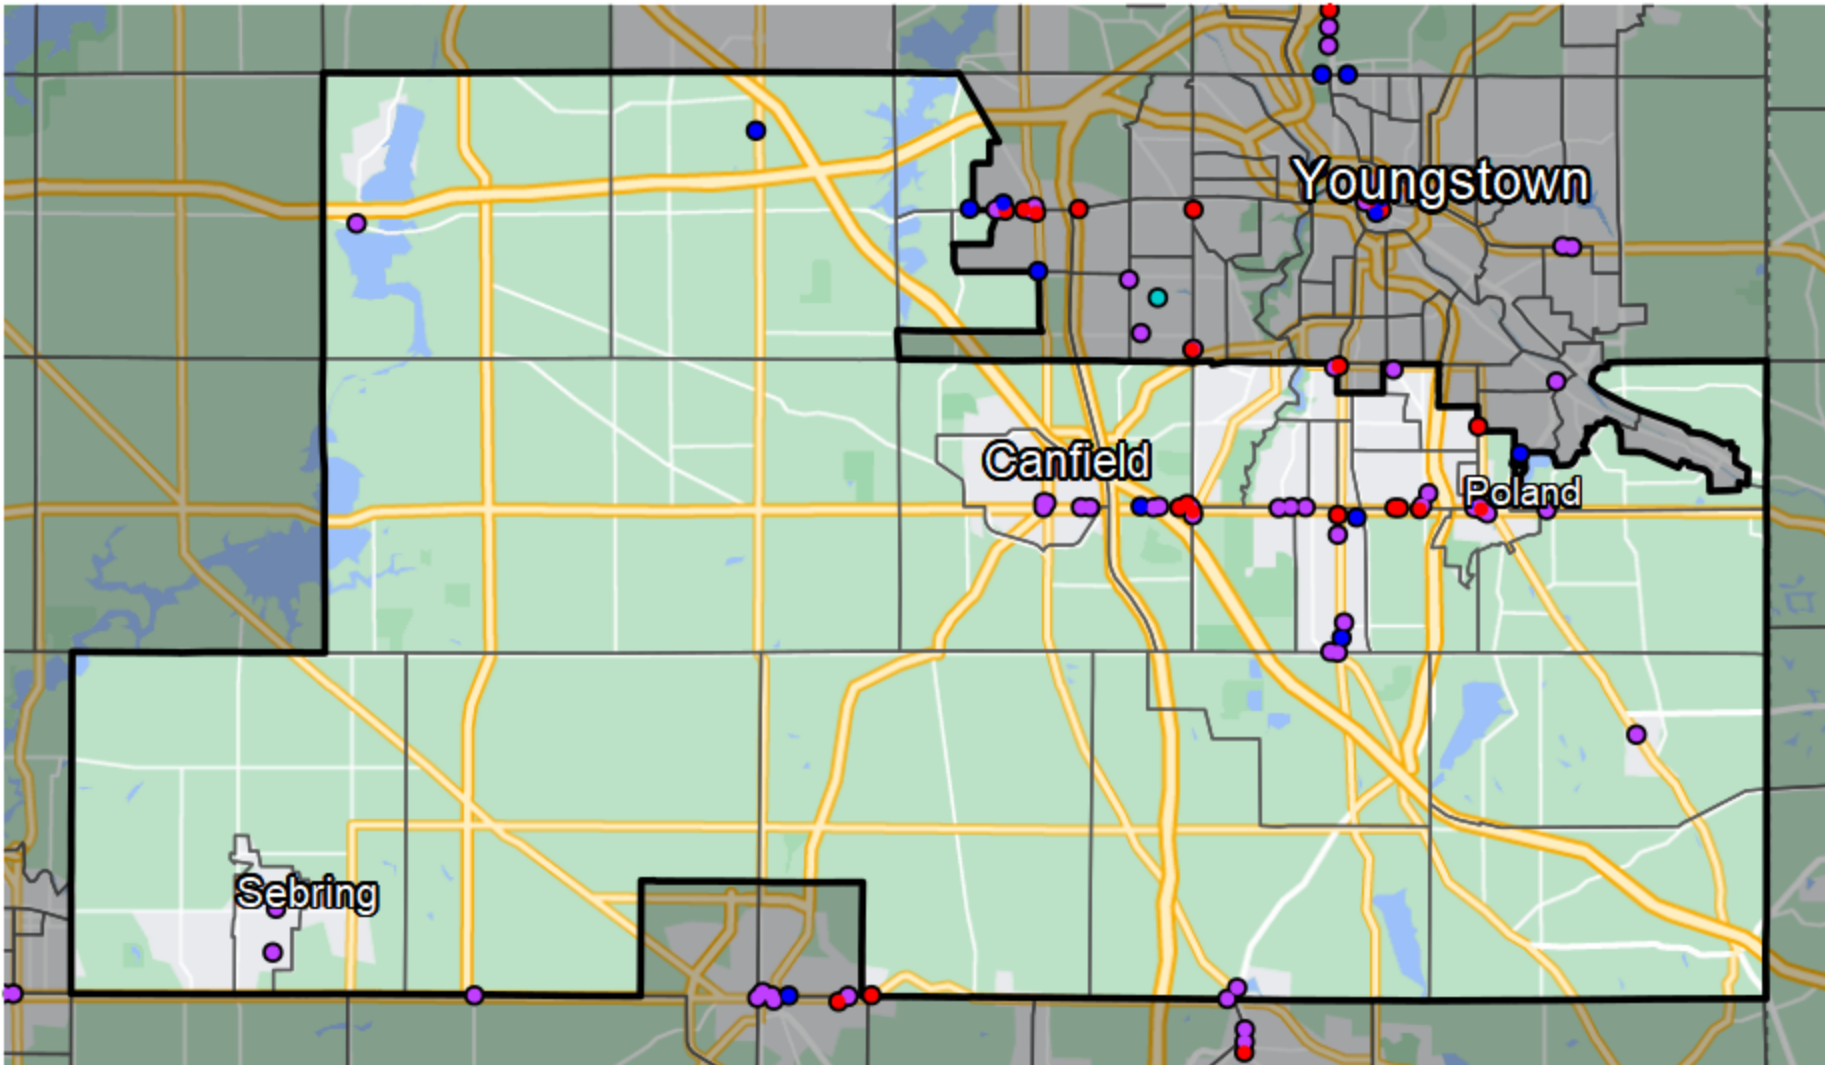

Ohio - State House District 59

Banking Desert
No Branches within 10 Miles
of Population Center

Financial Institutions
Bank: 31
Bank, Out-of-State: 11
Credit Union: 5
Credit Union, Out-of-State: 0

Sources: NCUA, FDIC, UW-Madison Population Lab, CDFI, US Census, Google Maps, CUNA