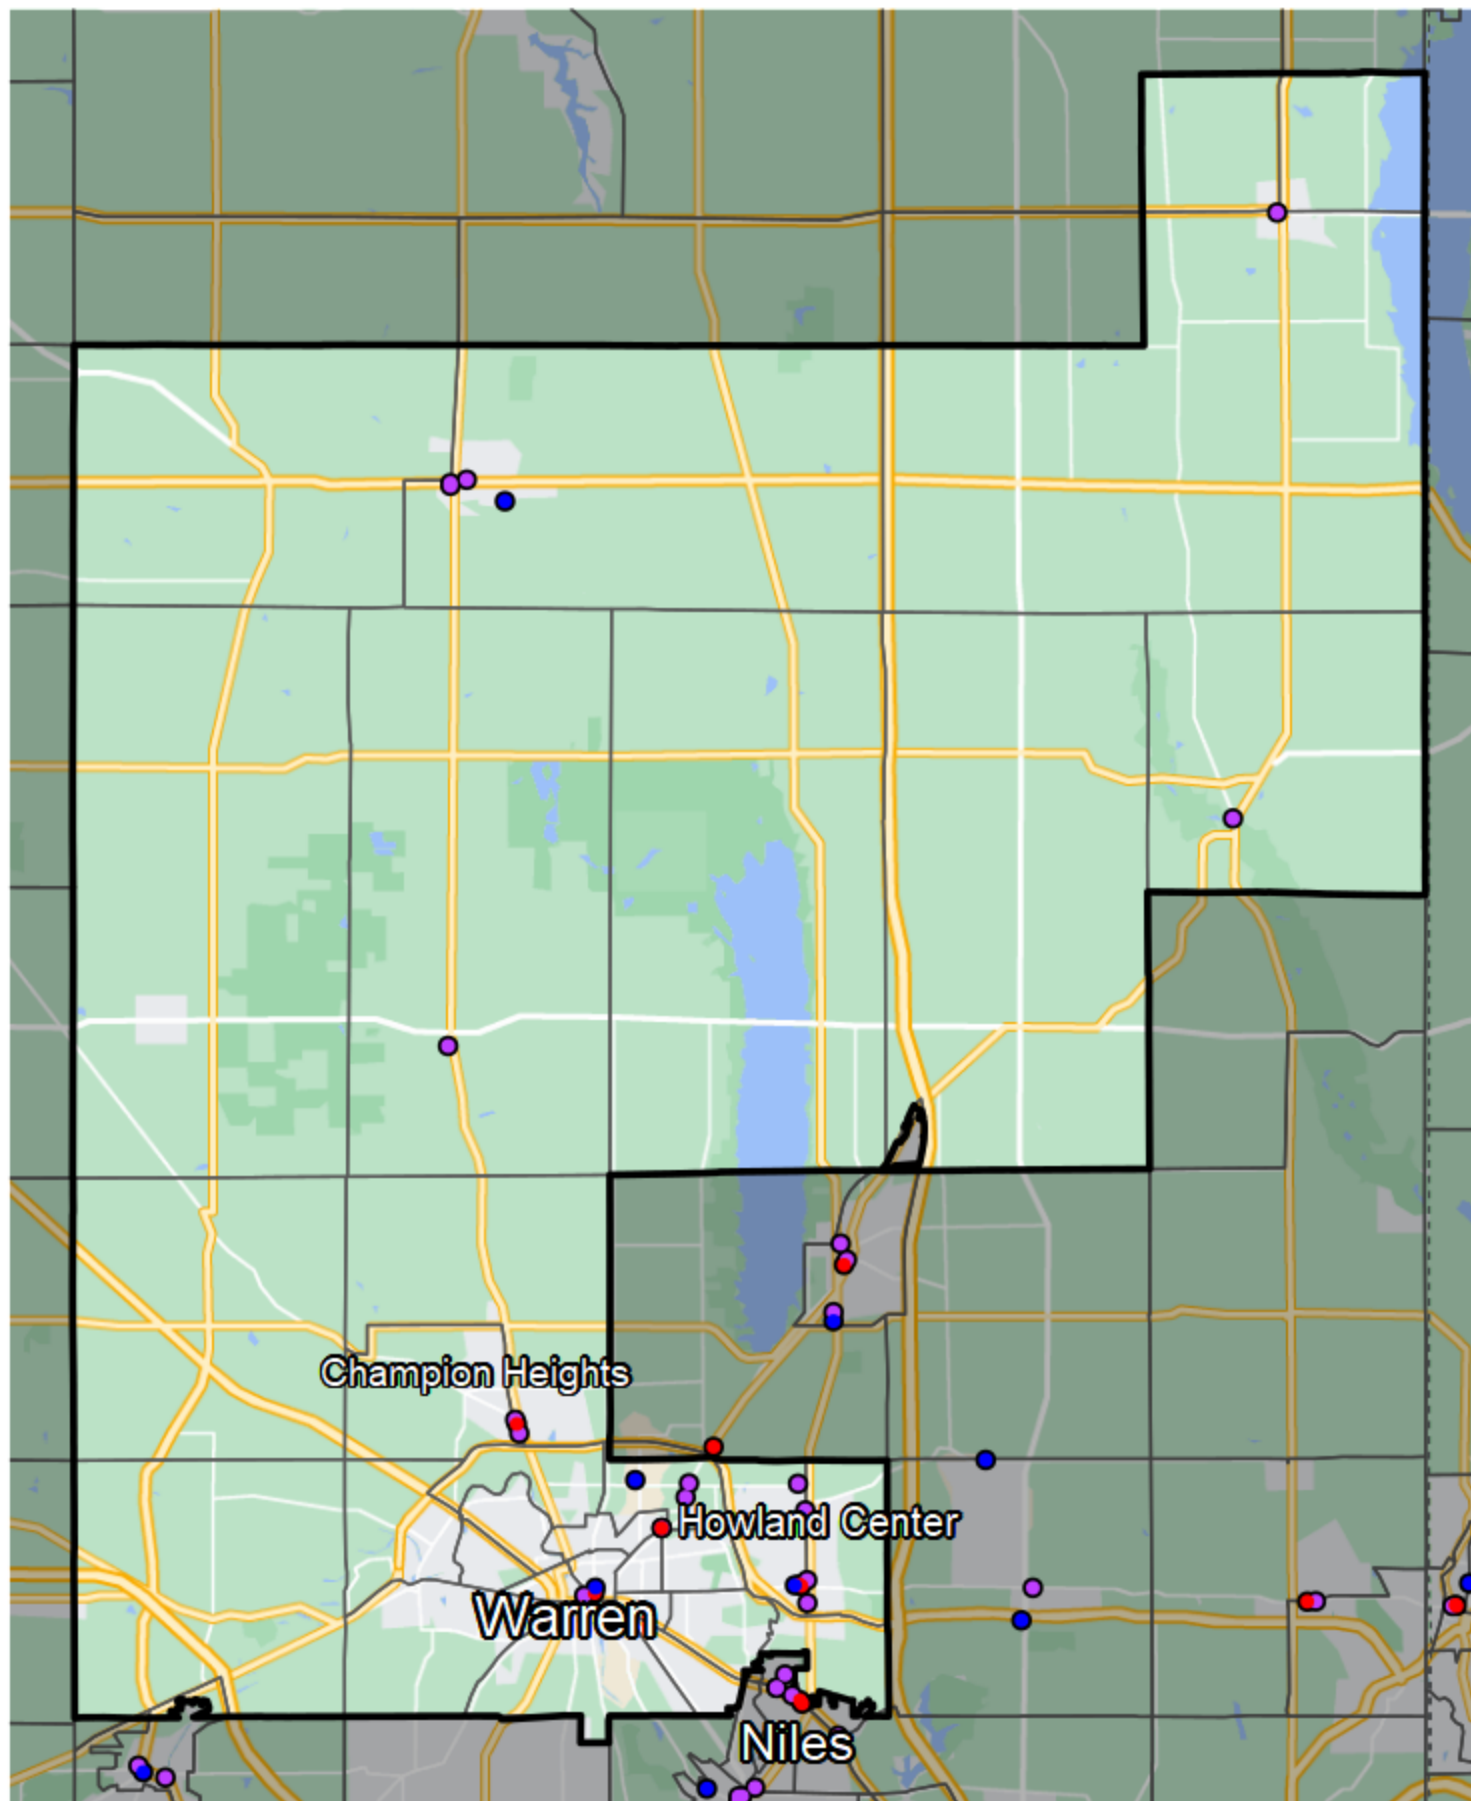

Ohio - State House District 64

Banking Desert

■ No Branches within 10 Miles of Population Center

Financial Institutions

- Bank: 16
- Bank, Out-of-State: 5
- Credit Union: 4
- Credit Union, Out-of-State: 0