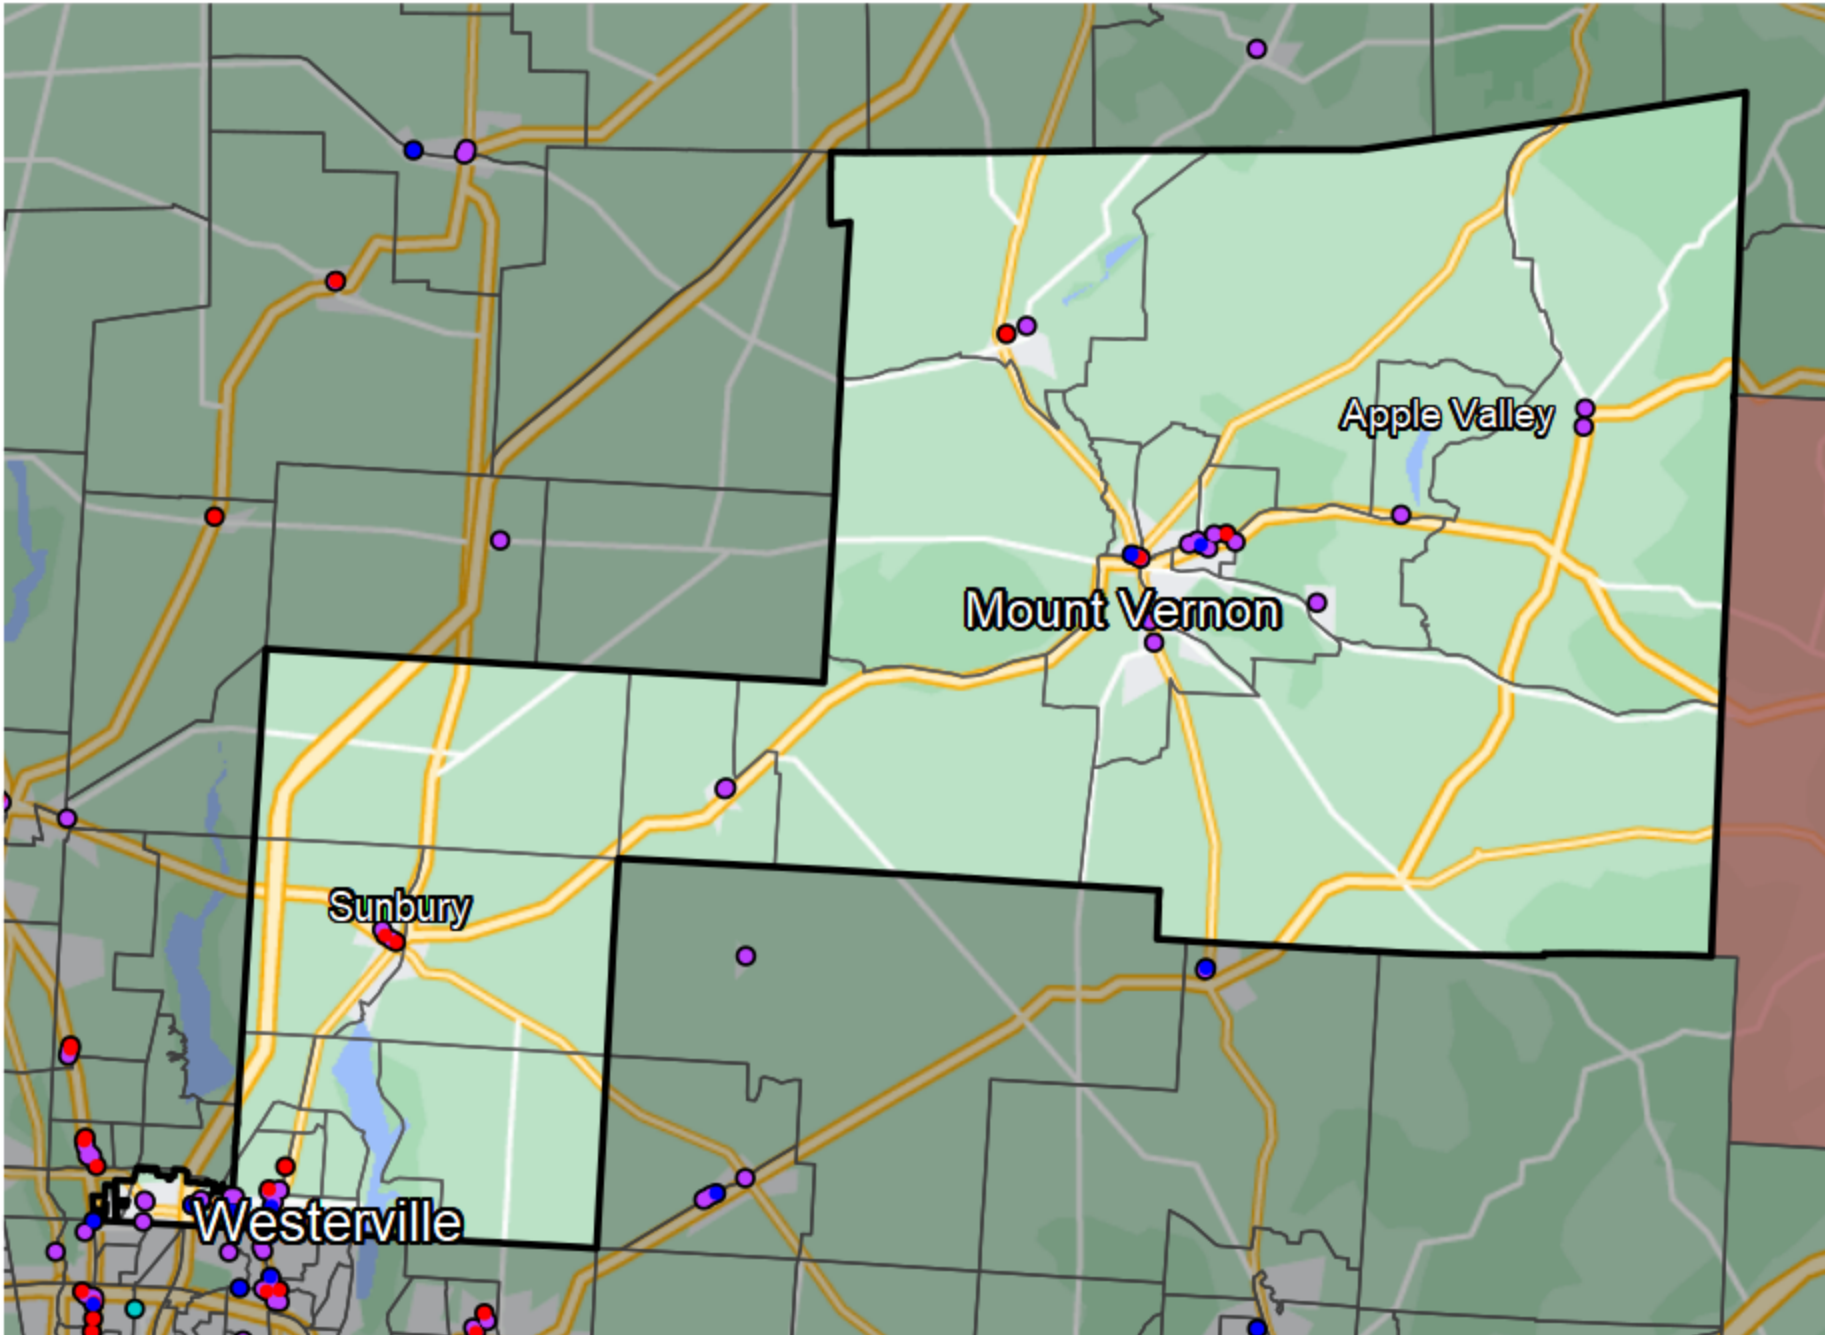

Ohio - State House District 68

Banking Desert

No Branches within 10 Miles of Population Center

Financial Institutions

- Bank: 28
- Bank, Out-of-State: 8
- Credit Union: 5
- Credit Union, Out-of-State: 0