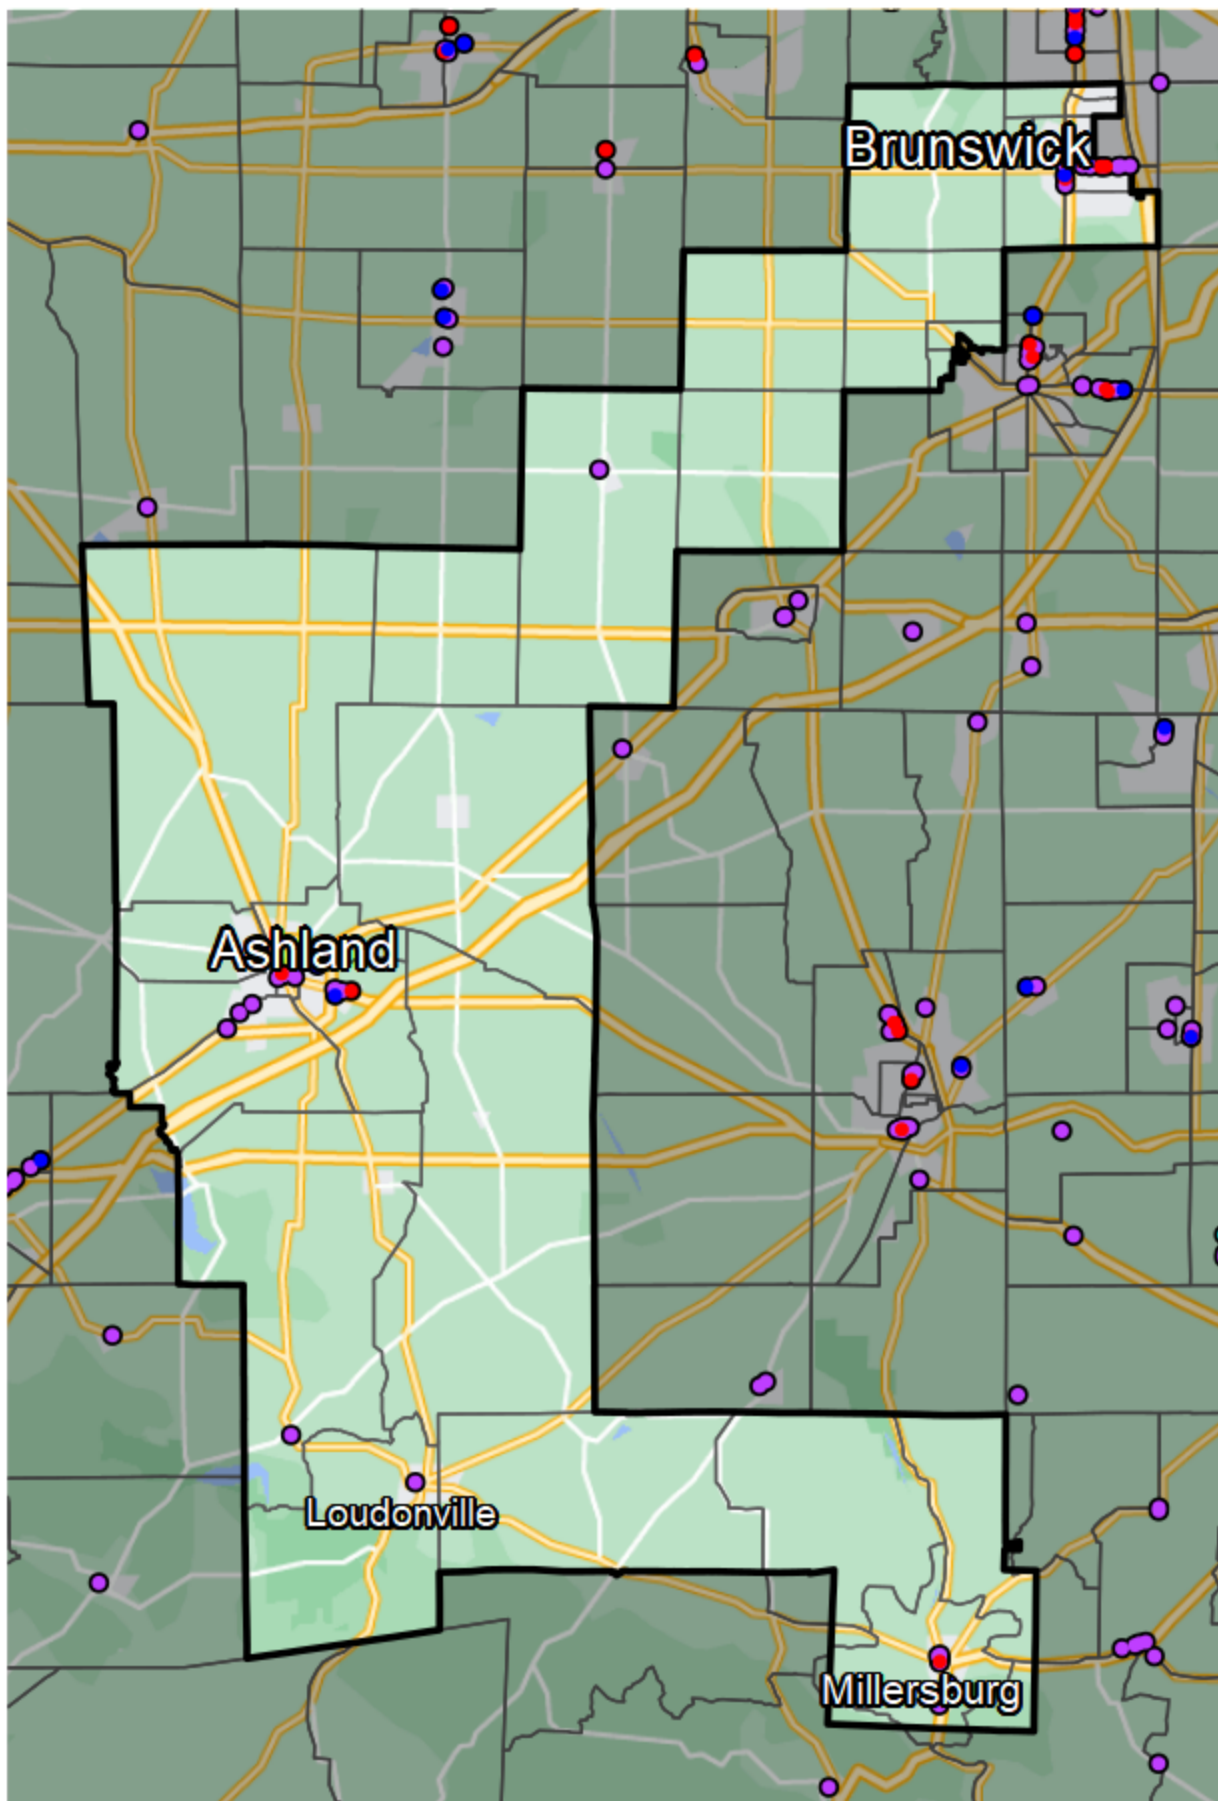

Ohio - State House District 70

Banking Desert

No Branches within 10 Miles of Population Center

Financial Institutions

- Bank: 27
- Bank, Out-of-State: 6
- Credit Union: 5
- Credit Union, Out-of-State: 0