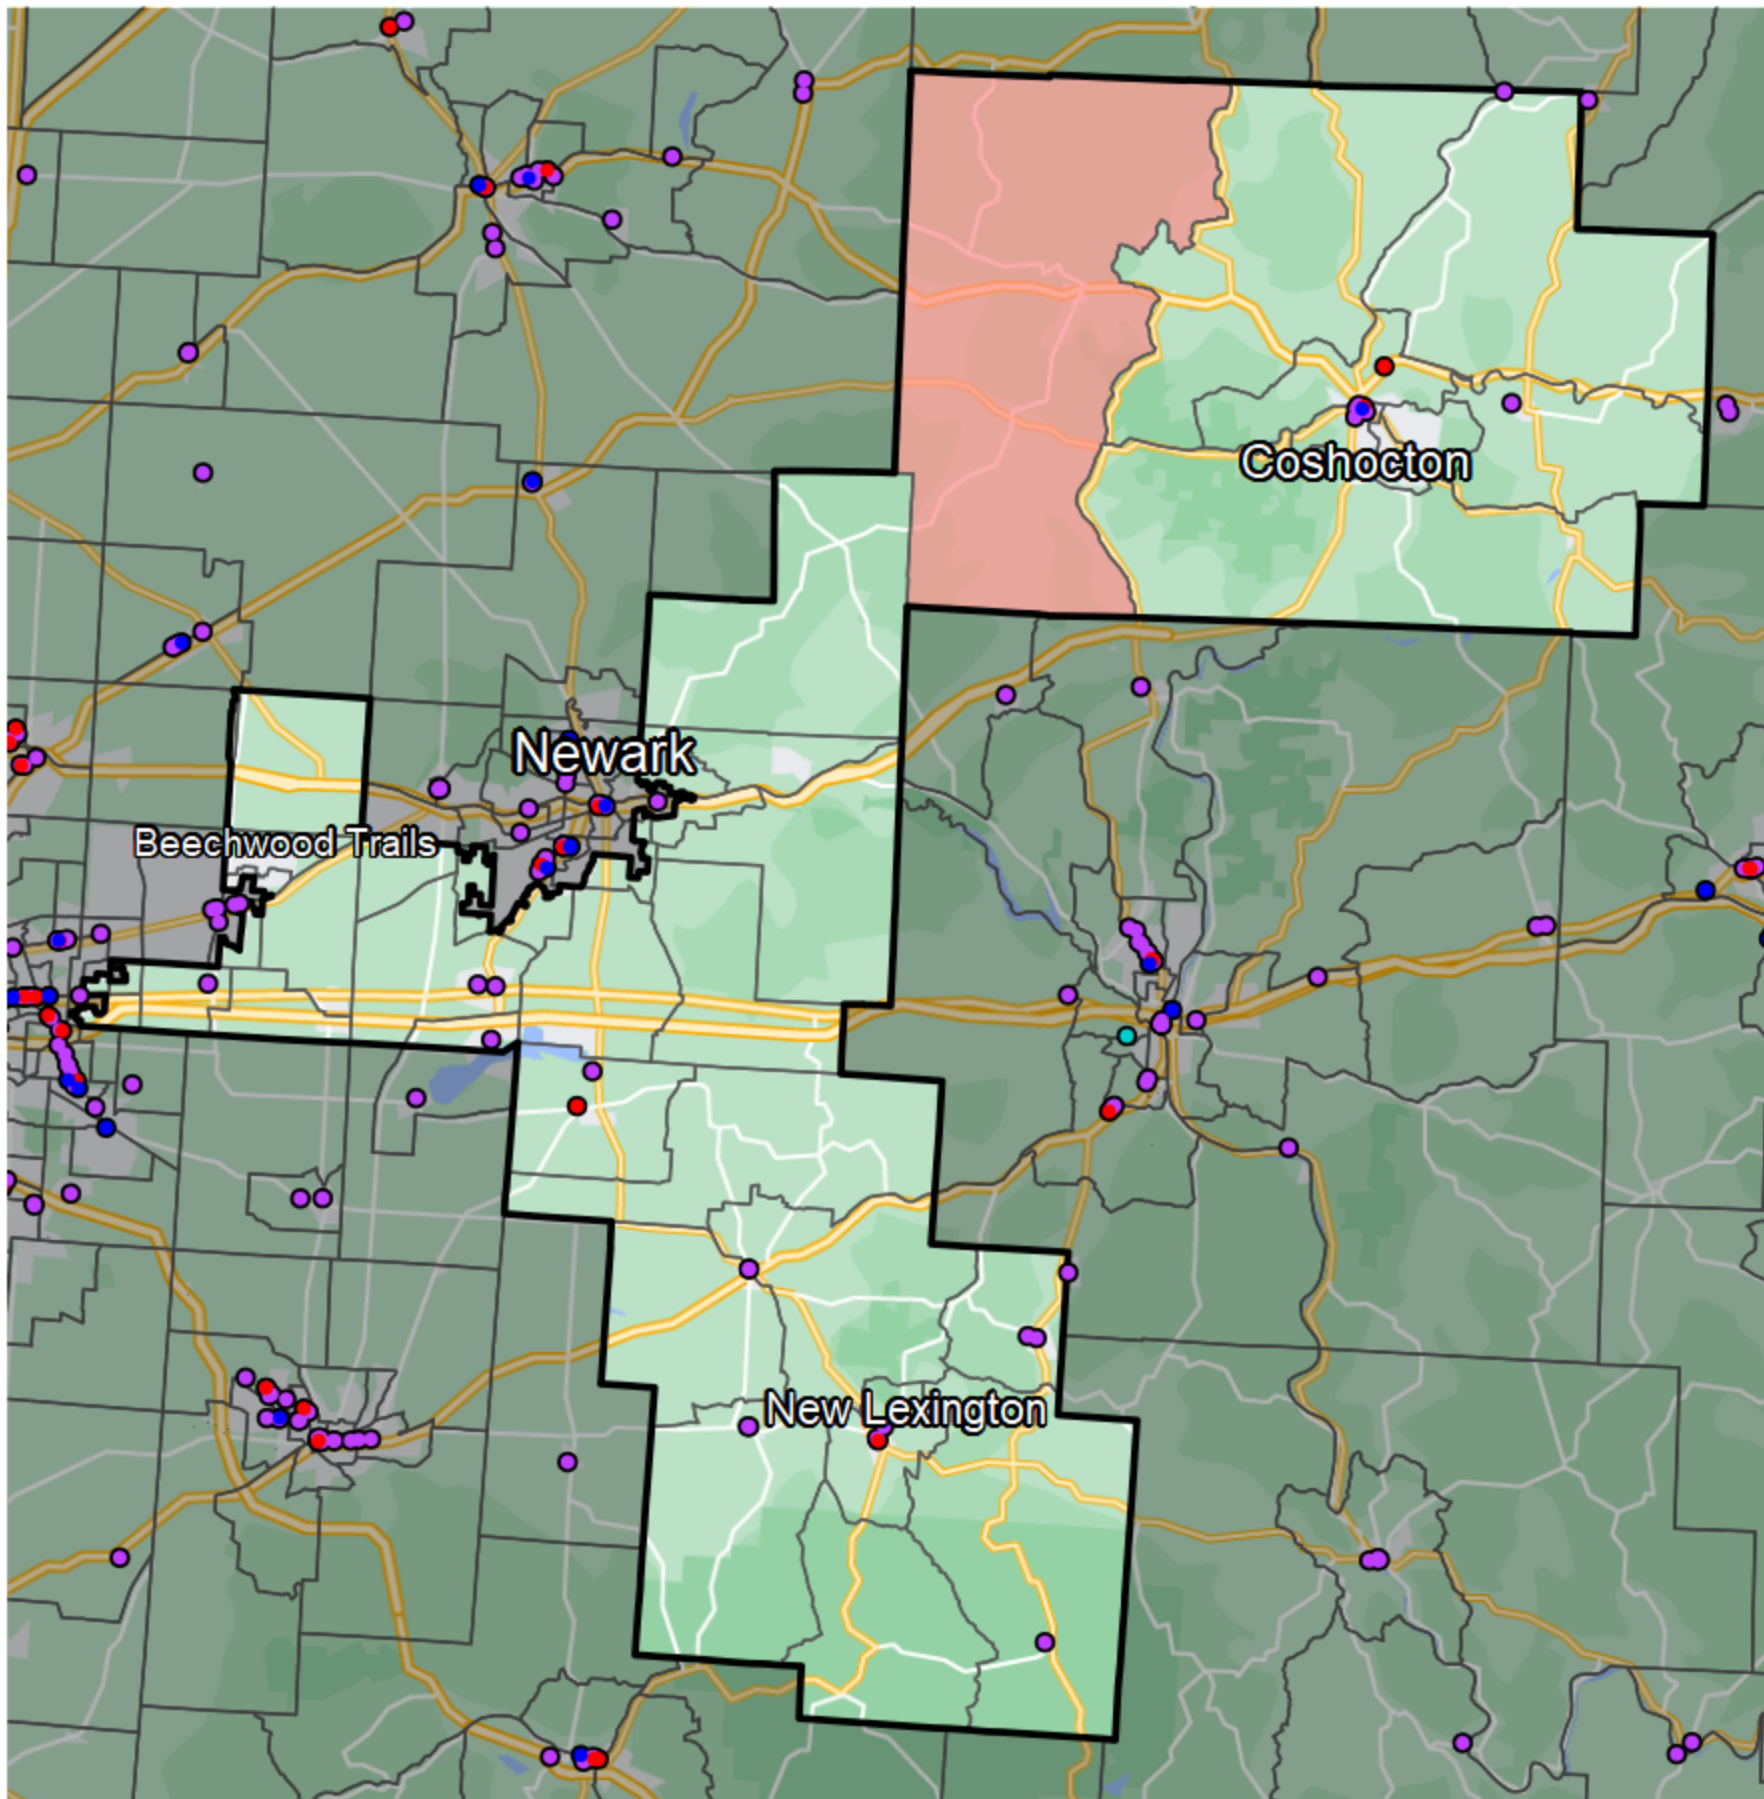

Ohio - State House District 72

Banking Desert
No Branches within 10 Miles of Population Center

Financial Institutions

- Bank: 23
- Bank, Out-of-State: 4
- Credit Union: 1
- Credit Union, Out-of-State: 0