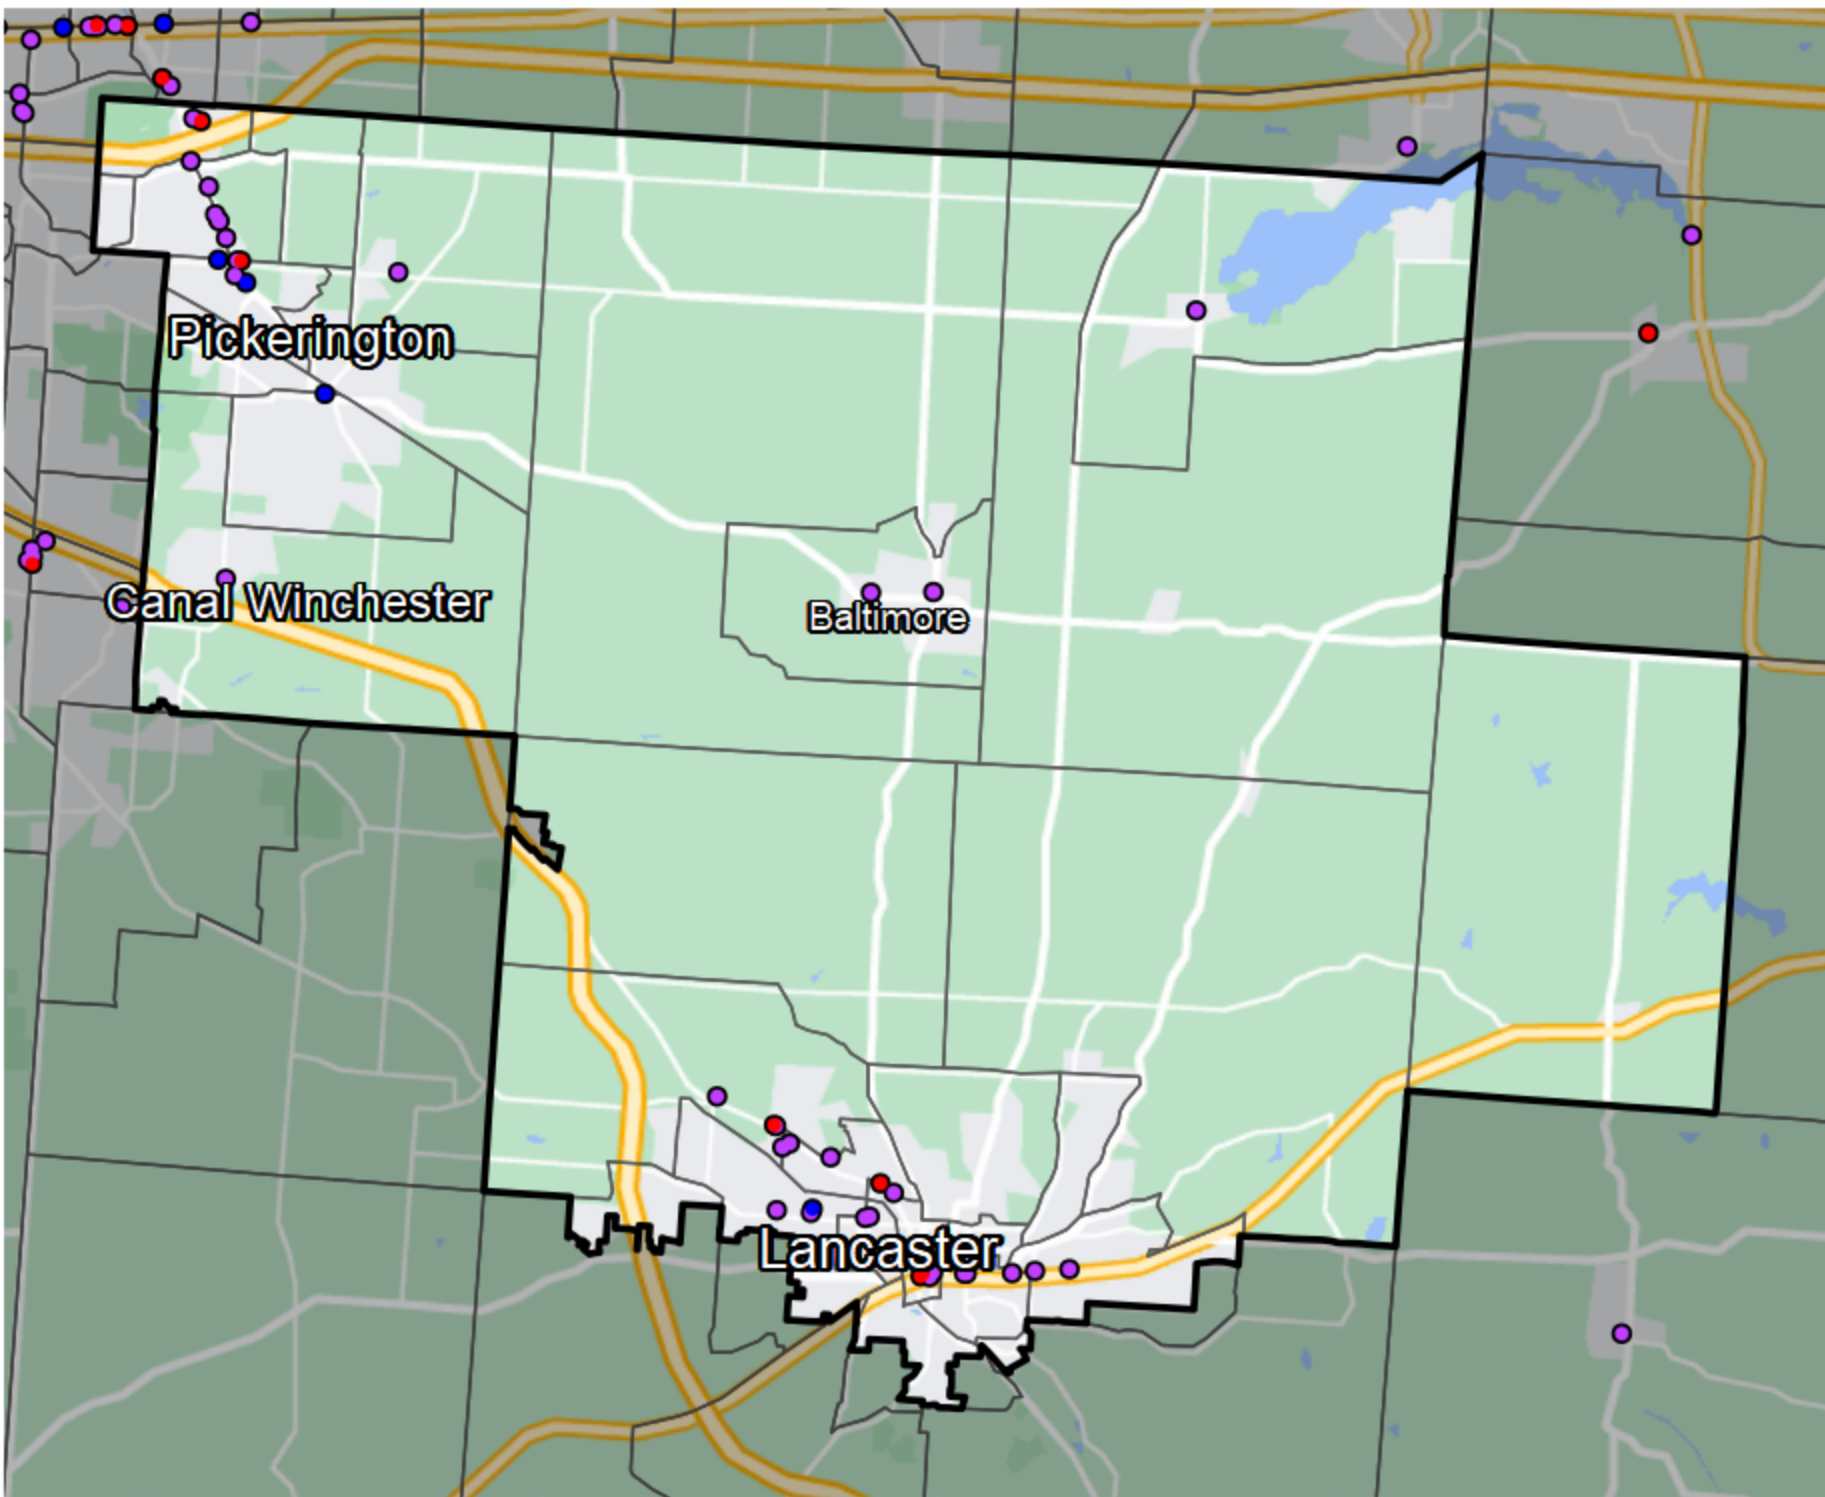

## Ohio - State House District 77

### Banking Desert

No Branches within 10 Miles of Population Center