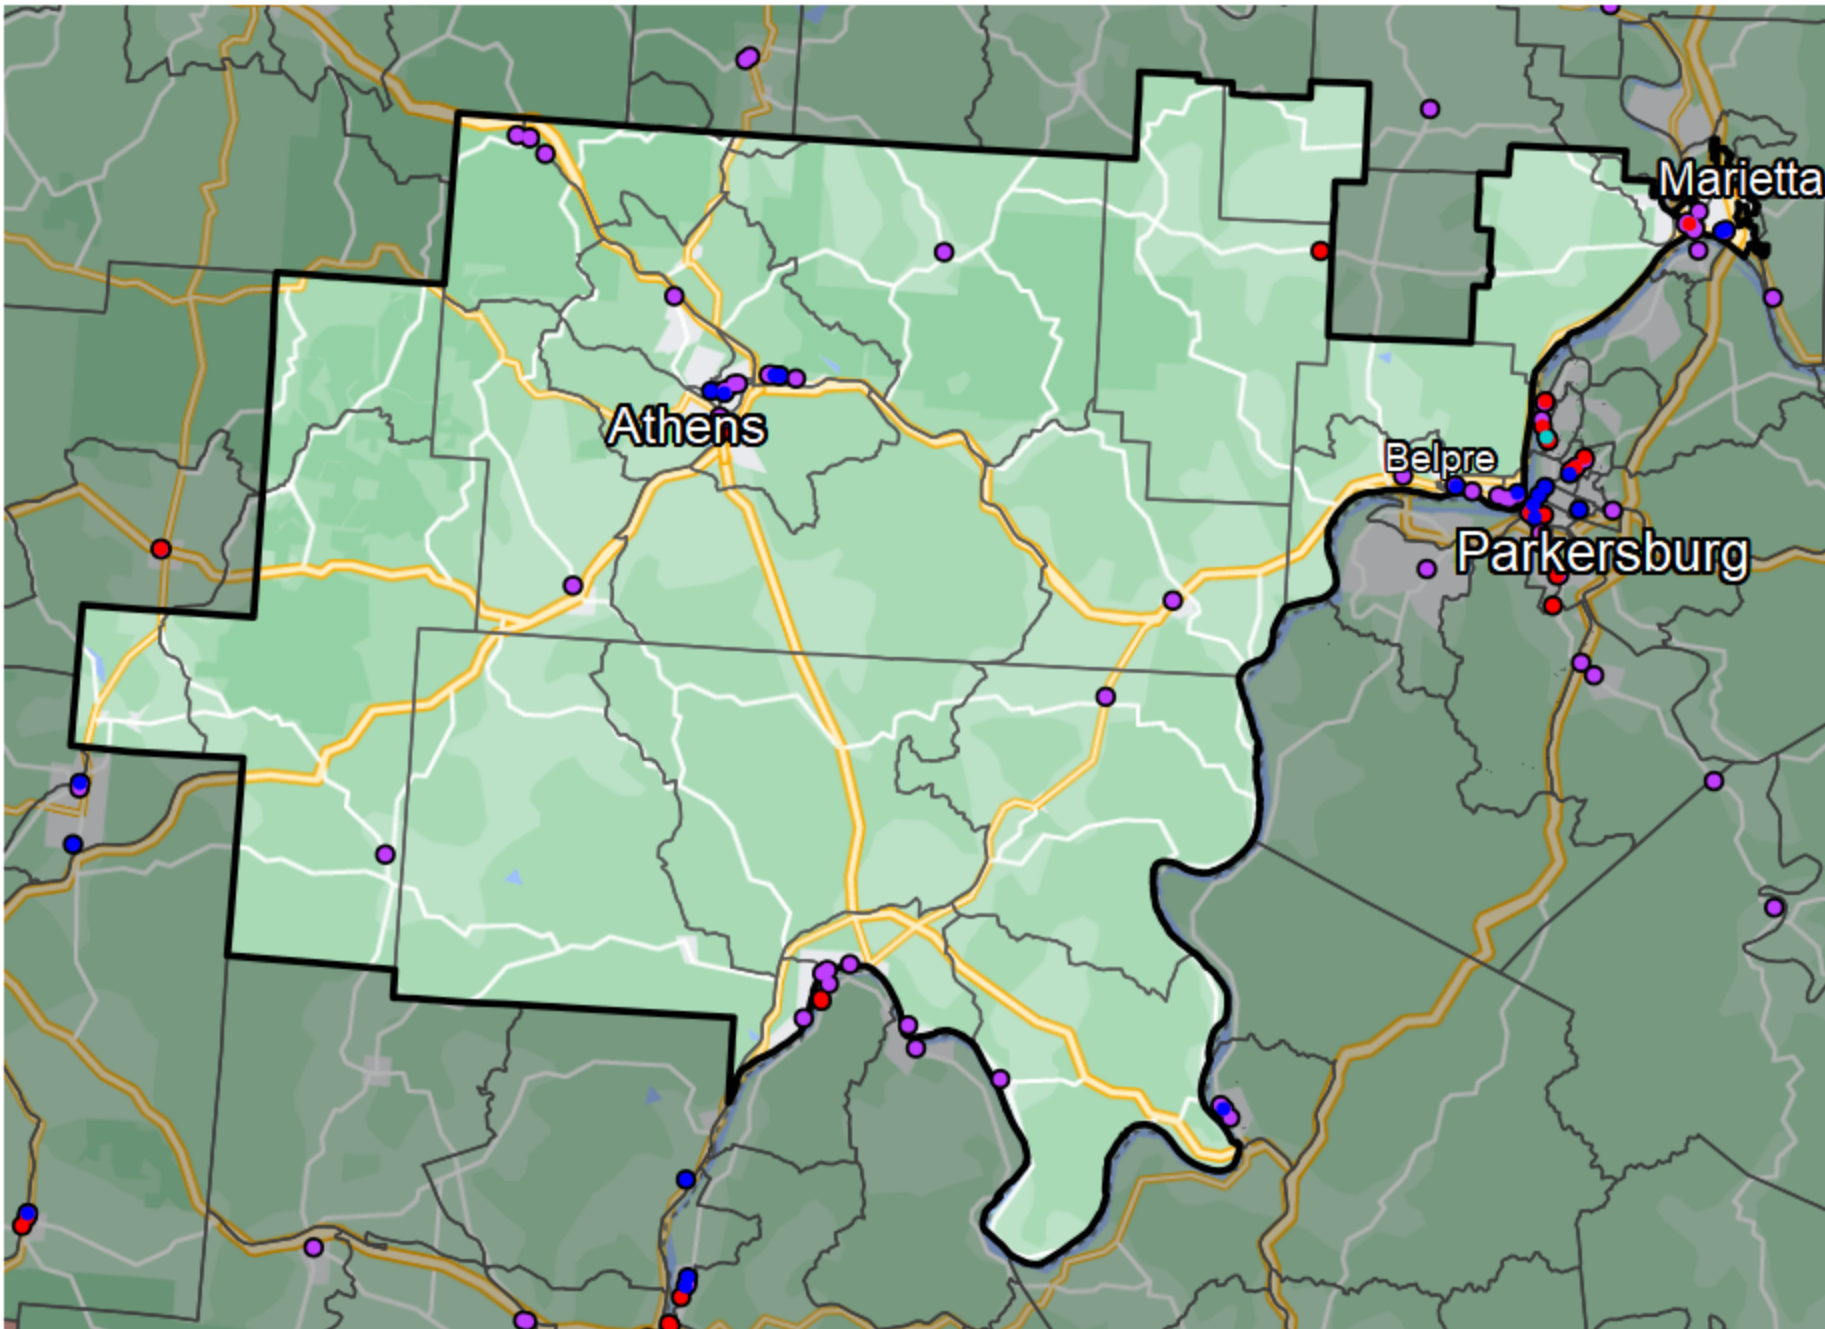

Ohio - State House District 94

Banking Desert
No Branches within 10 Miles
of Population Center

Financial Institutions
Bank: 44
Bank, Out-of-State: 3
Credit Union: 8
Credit Union, Out-of-State: 0

Sources: NCUA, FDIC, UW-Madison Population Lab, CDFI, US Census, Google Maps, CUNA