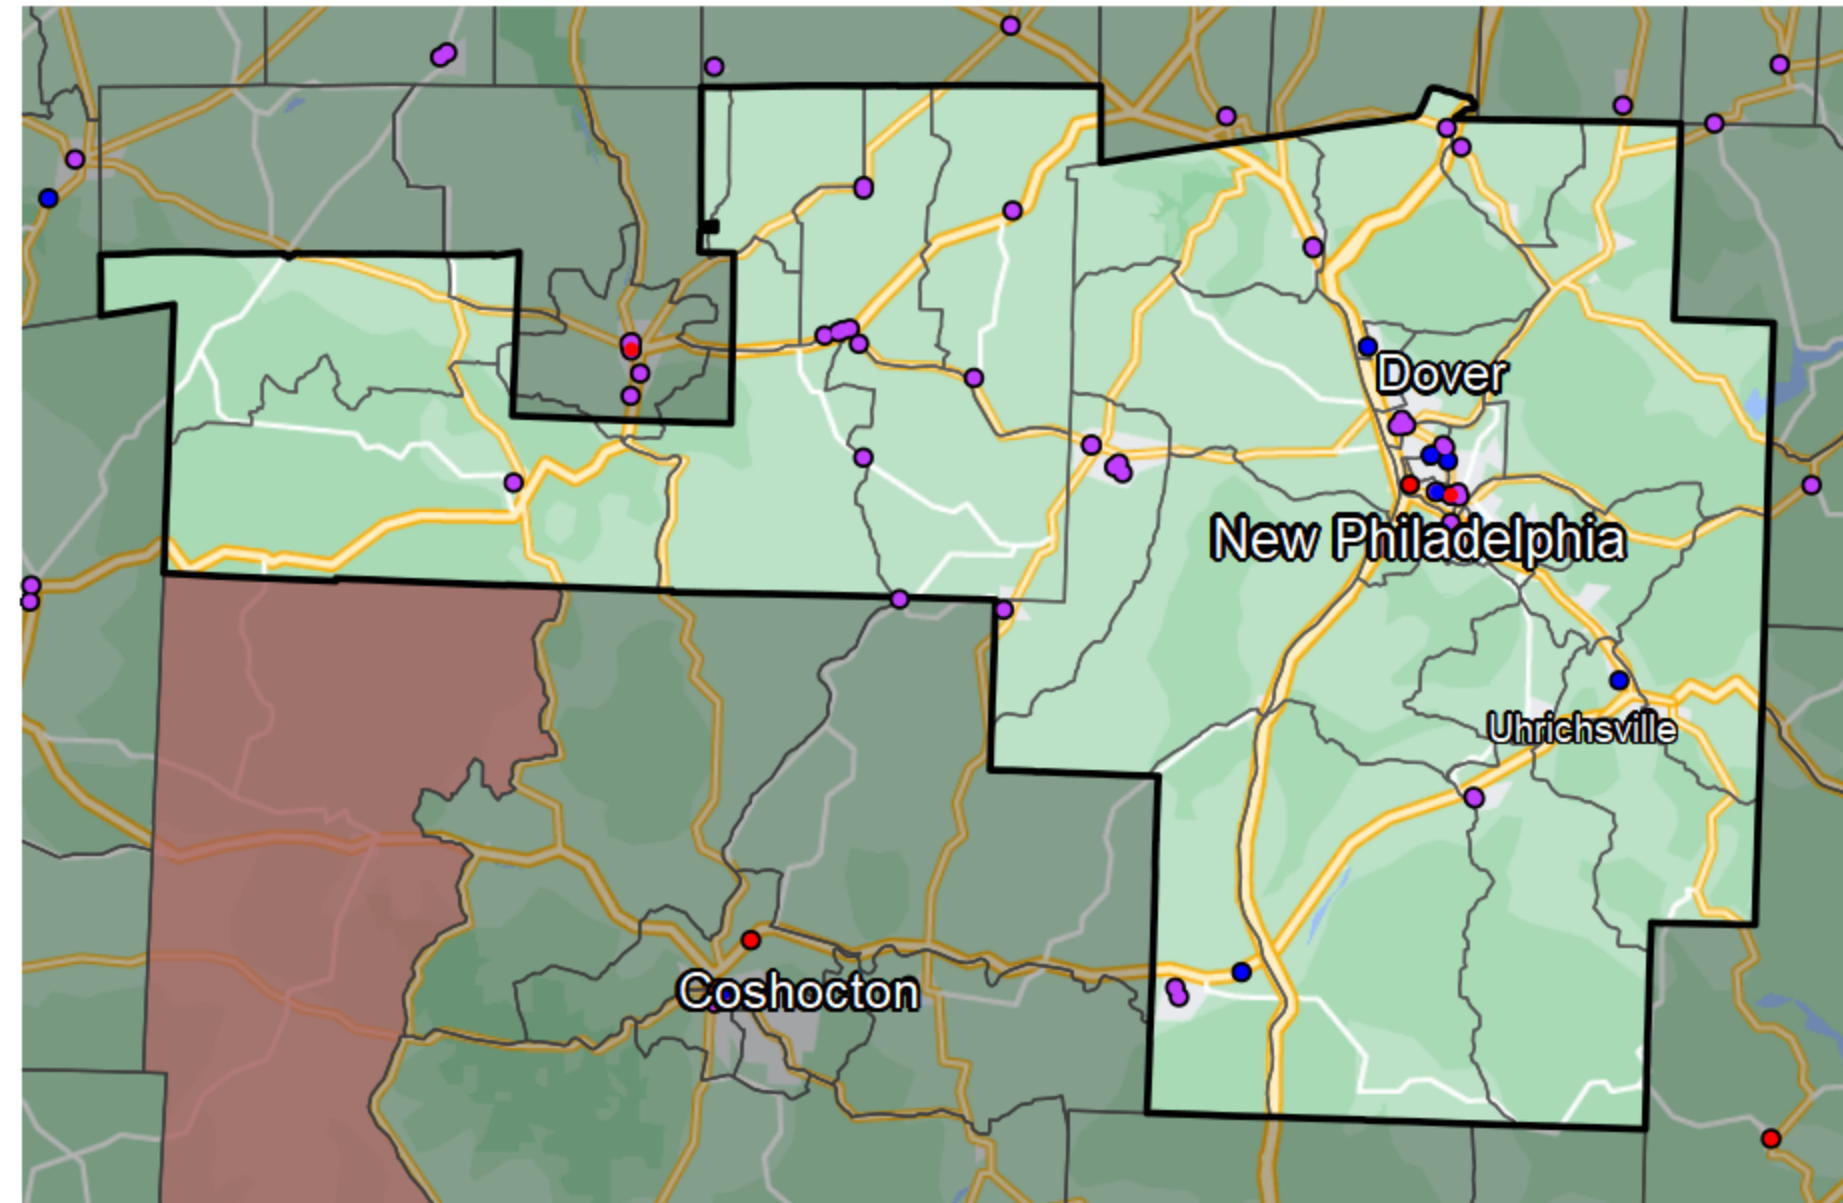

Ohio - State House District 98

Banking Desert

No Branches within 10 Miles of Population Center

Financial Institutions

- Bank: 43
- Bank, Out-of-State: 2
- Credit Union: 7
- Credit Union, Out-of-State: 0